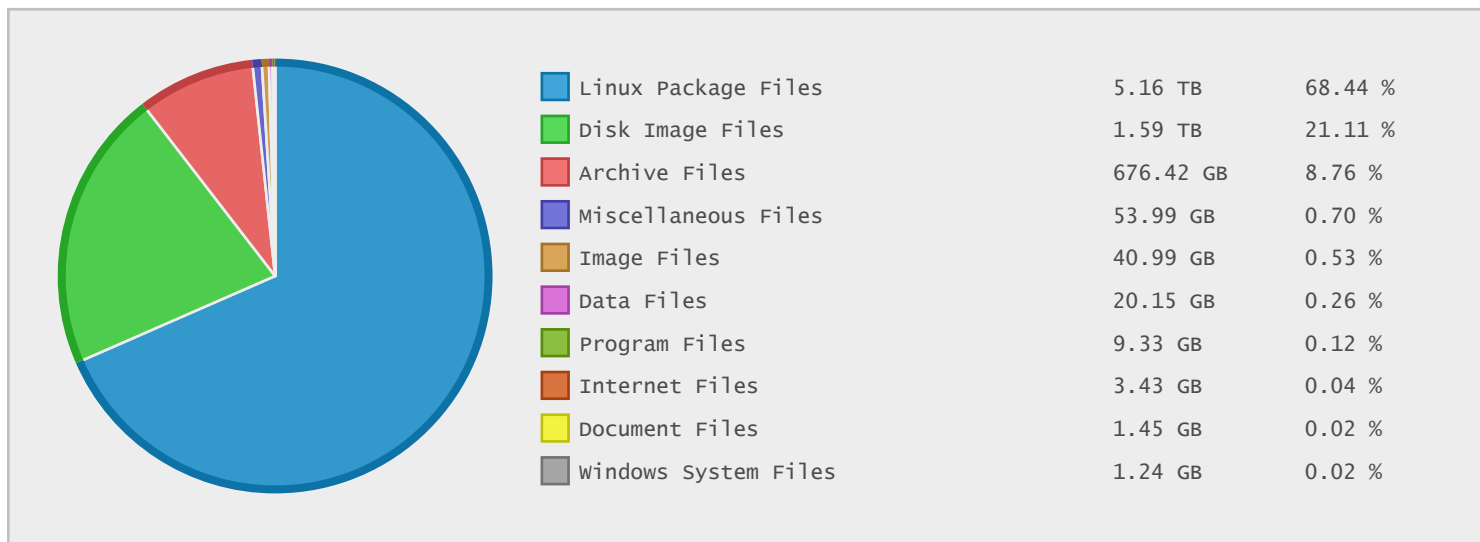

### University of Stuttgart - FTP Site Statistics

| Property    | Value                    |
|-------------|--------------------------|
| FTP Server  | ftp.rus.uni-stuttgart.de |
| Description | University of Stuttgart  |
| Country     | Germany                  |
| Scan Date   | 13/Jan/2015              |
| Total Dirs  | 166,129                  |
| Total Files | 5,319,861                |
| Total Data  | 7.54 TB                  |

### Top 10 File Categories Sorted By Disk Space