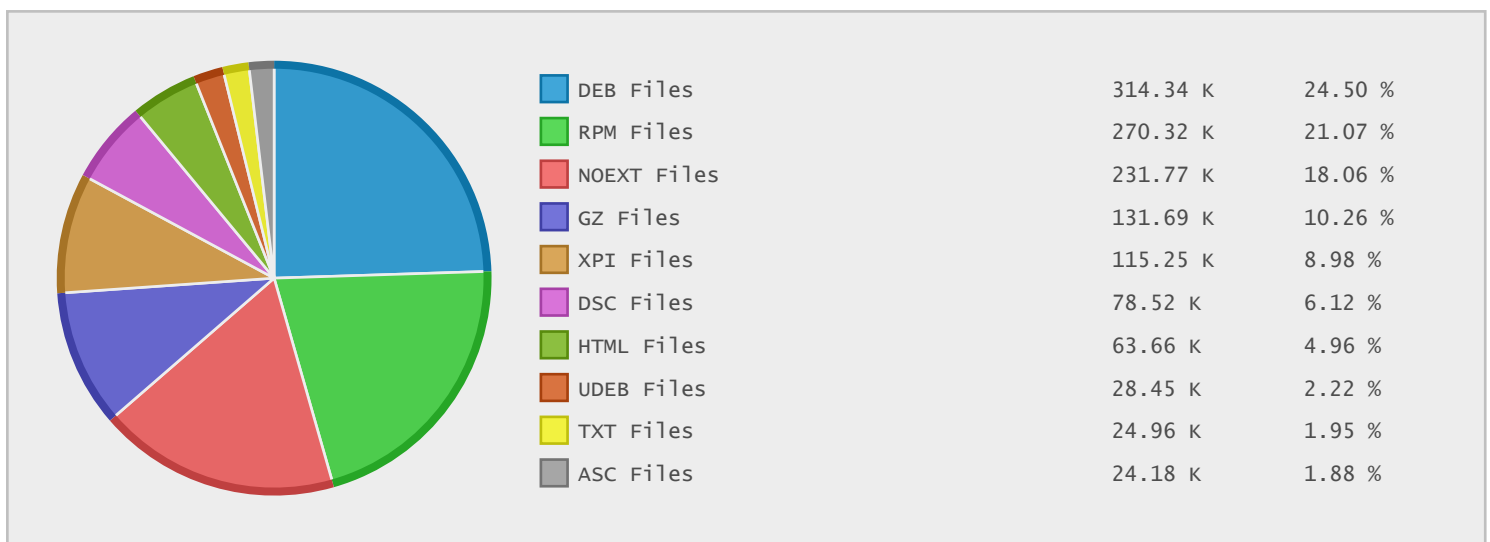

Top 10 File Categories Sorted By Disk Space

Last 12 Months Modified Disk Space History

Last 10 Years Modified Disk Space History

Last 10 Years Modified File Count History

Top 10 File Extensions Sorted By Disk Space

Top 10 File Extensions Sorted By Number of Files

Top 10 File Categories Sorted by Disk Space

Category	Files	Data	Data (%)
Video Files	4852	1.52 TB	31.86 %
Linux Package Files	624638	1.35 TB	28.26 %
Archive Files	187763	653.27 GB	13.38 %
Disk Image Files	1411	589.47 GB	12.07 %
Music Files	5621	453.24 GB	9.28 %
Program Files	1389	88.60 GB	1.81 %
Miscellaneous Files	241069	73.27 GB	1.50 %
Data Files	217771	64.27 GB	1.32 %
Internet Files	74236	14.23 GB	0.29 %
Image Files	2450	8.00 GB	0.16 %