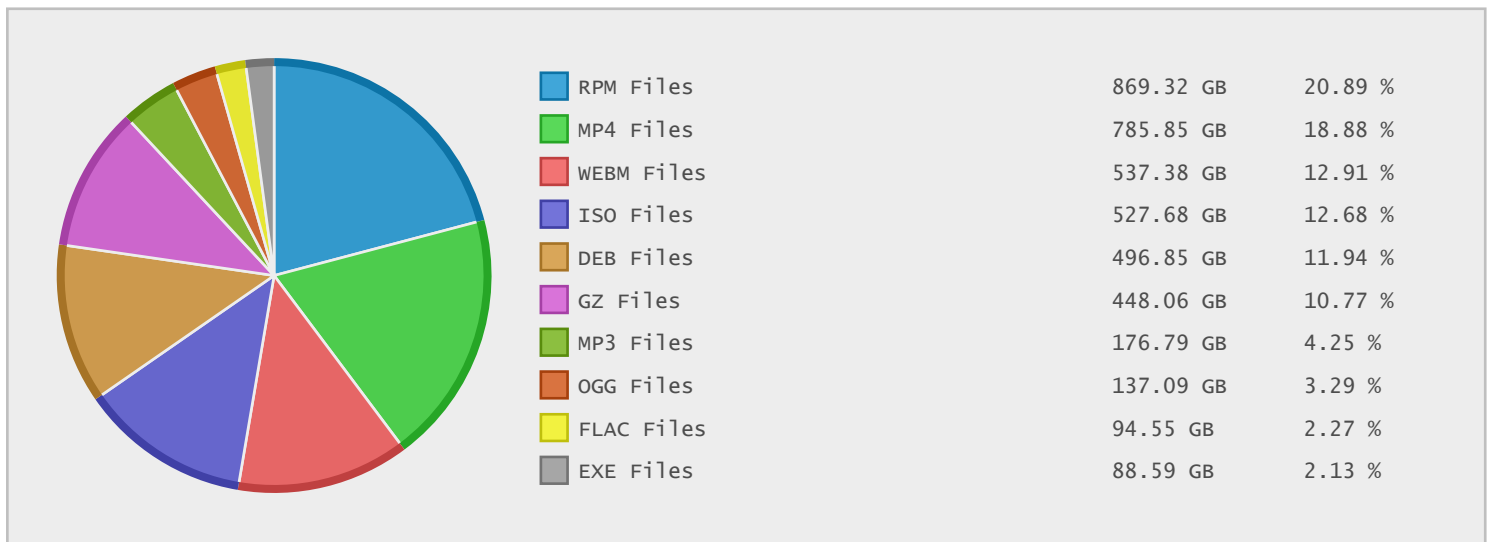

Top 10 File Categories Sorted By Disk Space

Last 12 Months Modified Disk Space History

Last 10 Years Modified Disk Space History

Last 10 Years Modified File Count History

Top 10 File Extensions Sorted By Disk Space

Top 10 File Extensions Sorted By Number of Files

Top 10 File Categories Sorted by Disk Space

Category	Files	Data	Data (%)
Video Files	4852	1.52 TB	31.86 %
Linux Package Files	624638	1.35 TB	28.26 %
Archive Files	187763	653.27 GB	13.38 %
Disk Image Files	1411	589.47 GB	12.07 %
Music Files	5621	453.24 GB	9.28 %
Program Files	1389	88.60 GB	1.81 %
Miscellaneous Files	241069	73.27 GB	1.50 %
Data Files	217771	64.27 GB	1.32 %
Internet Files	74236	14.23 GB	0.29 %
Image Files	2450	8.00 GB	0.16 %