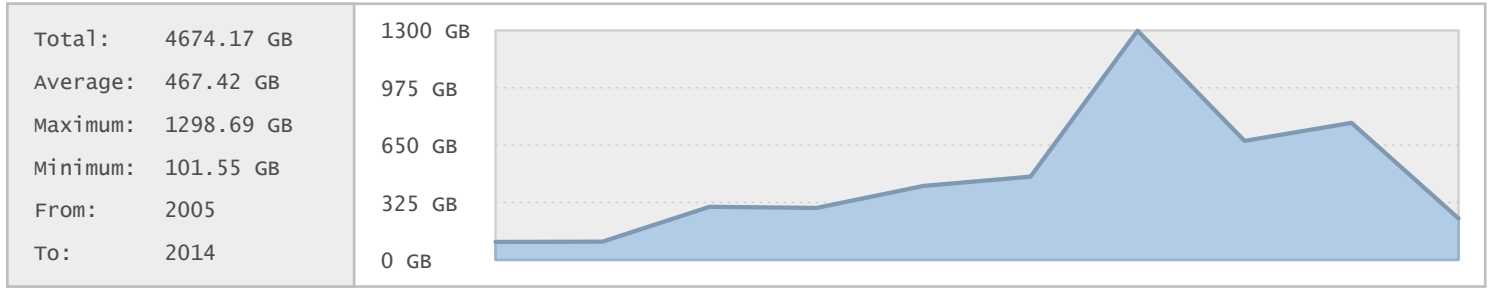

Top 20 Directories Sorted by Disk Space

Name	Dirs	Files	Data	Data (%)
/	194722	1425563	4.77 TB	100.00 %
/pub	194720	1425559	4.77 TB	> 99.99 %
/pub/mirror	194717	1425558	4.77 TB	> 99.99 %
/pub/mirror/ALL_primary_servers	194713	1425556	4.77 TB	99.99 %
/pub/mirror/ALL_primary_servers/rsync	89373	978477	2.61 TB	54.68 %
/pub/mirror/ALL_primary_servers/wget	105319	446725	2.13 TB	44.76 %
/pub/mirror/ALL_primary_servers/wget/f...	1758	22364	1.99 TB	41.65 %
/pub/mirror/ALL_primary_servers/rsync/...	31017	295588	1.22 TB	25.58 %
/pub/mirror/ALL_primary_servers/rsync/...	1987	126516	1.00 TB	20.98 %
/pub/mirror/ALL_primary_servers/wget/f...	125	9339	809.84 GB	16.59 %
/pub/mirror/ALL_primary_servers/rsync/...	39972	561440	673.56 GB	13.80 %
/pub/mirror/ALL_primary_servers/rsync/...	39971	561440	673.56 GB	13.80 %
/pub/mirror/ALL_primary_servers/rsync/...	38533	549837	668.88 GB	13.70 %
/pub/mirror/ALL_primary_servers/wget/f...	130	2986	647.24 GB	13.26 %
/pub/mirror/ALL_primary_servers/rsync/...	30363	361038	355.68 GB	7.28 %
/pub/mirror/ALL_primary_servers/wget/f...	382	2782	333.36 GB	6.83 %
/pub/mirror/ALL_primary_servers/wget/f...	149	1606	276.76 GB	5.67 %
/pub/mirror/ALL_primary_servers/rsync/...	6849	179685	271.52 GB	5.56 %
/pub/mirror/ALL_primary_servers/rsync/...	213	4191	261.78 GB	5.36 %
/pub/mirror/ALL_primary_servers/rsync/...	212	4190	261.78 GB	5.36 %

Top 10 File Categories Sorted By Disk Space

Last 12 Months Modified Disk Space History

Last 10 Years Modified Disk Space History

Last 10 Years Modified File Count History

Top 10 File Extensions Sorted By Disk Space