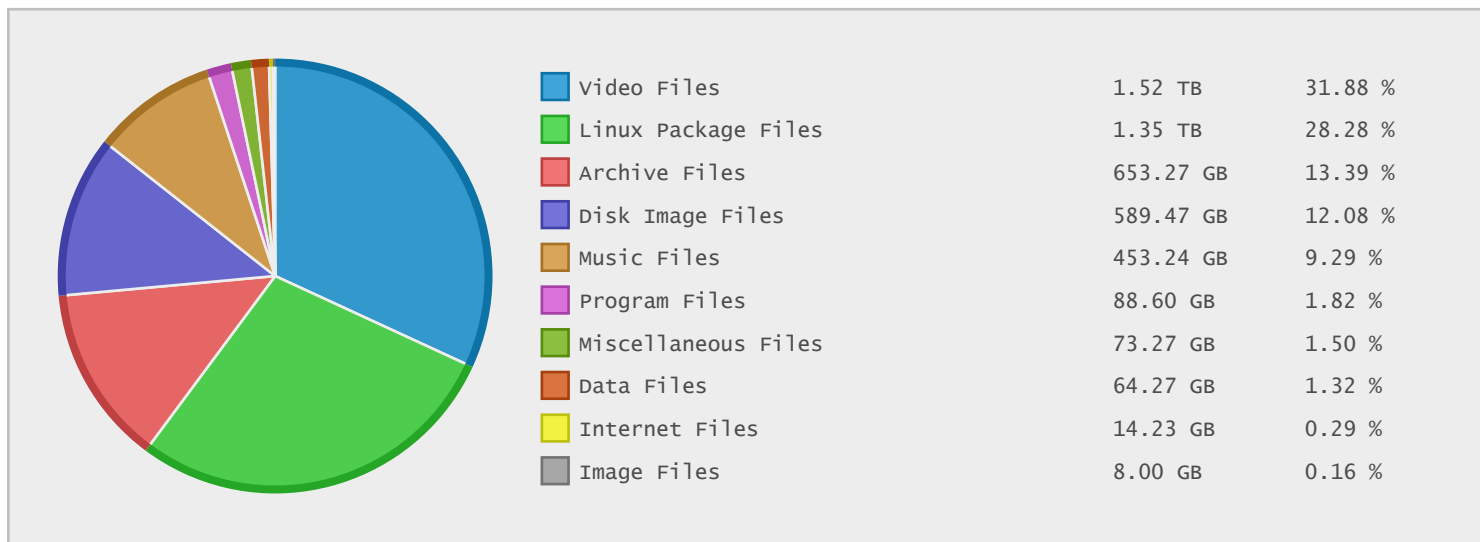

Top 10 File Categories Sorted By Disk Space