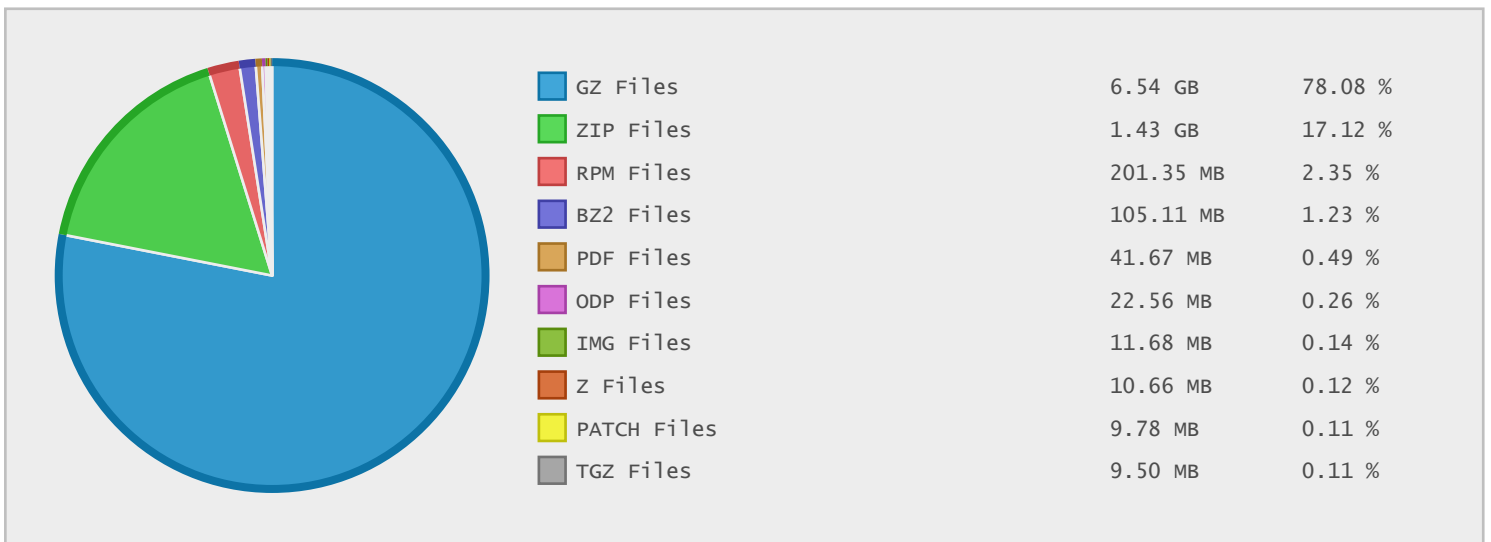

Top 10 File Categories Sorted By Disk Space

Last 12 Months Modified Disk Space History

Last 10 Years Modified Disk Space History

Last 10 Years Modified File Count History

Top 10 File Extensions Sorted By Disk Space