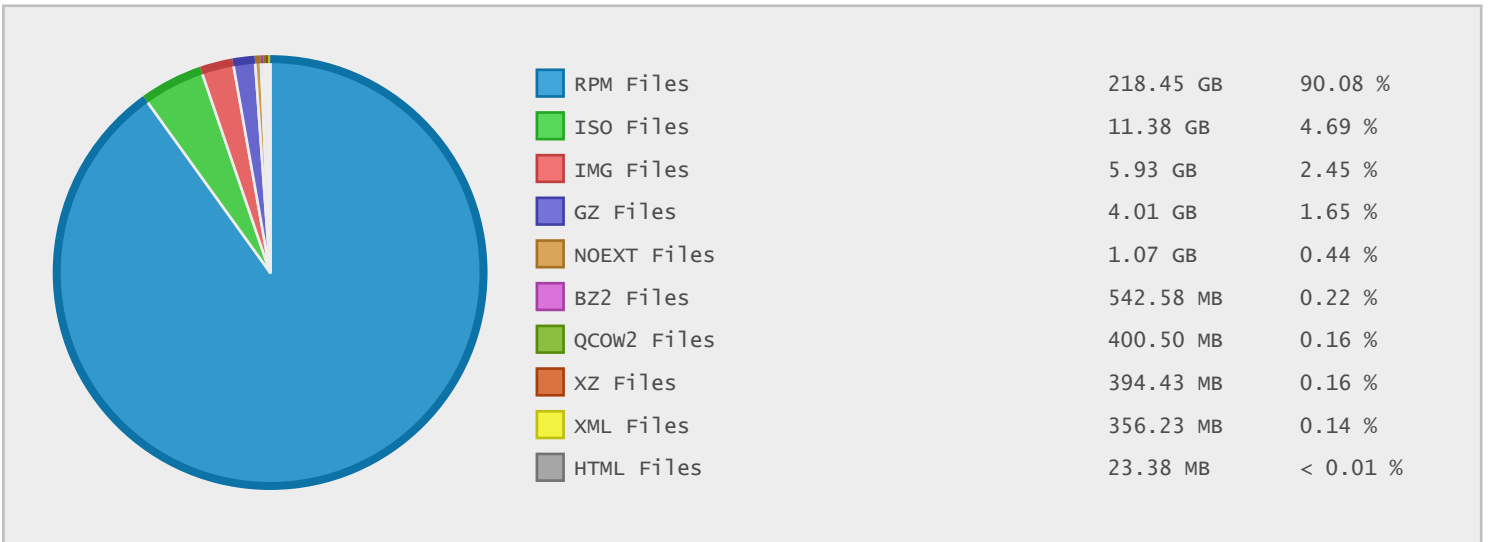

Top 10 File Extensions Sorted By Disk Space