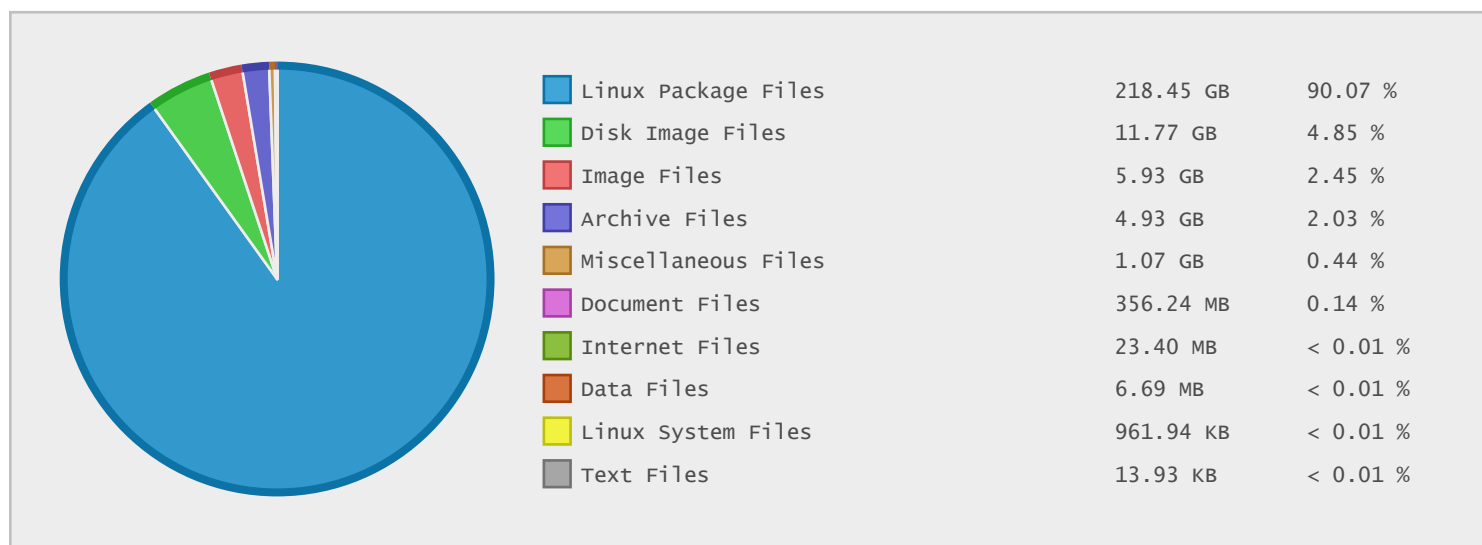

Top 20 Directories Sorted by Disk Space

Name	Dirs	Files	Data	Data (%)
/	448	192700	242.53 GB	100.00 %
/Fedora	270	161770	183.41 GB	75.62 %
/Fedora/linux	269	161770	183.41 GB	75.62 %
/Fedora/linux/releases	193	119076	124.27 GB	51.24 %
/Fedora/linux/updates	74	42694	59.14 GB	24.38 %
/CentOS	166	30818	45.99 GB	18.96 %
/Fedora/linux/releases/22	75	42279	44.71 GB	18.43 %
/Fedora/linux/releases/22/Everything	36	37663	41.30 GB	17.03 %
/Fedora/linux/releases/22/Everything/i386	35	37663	41.30 GB	17.03 %
/Fedora/linux/releases/22/Everything/i...	34	37663	41.30 GB	17.03 %
/Fedora/linux/releases/22/Everything/i...	32	37654	41.21 GB	16.99 %
/Fedora/linux/releases/20	76	40723	40.41 GB	16.66 %
/Fedora/linux/releases/21	39	36074	39.15 GB	16.14 %
/Fedora/linux/releases/21/Everything	36	36074	39.15 GB	16.14 %
/Fedora/linux/releases/21/Everything/i386	35	36074	39.15 GB	16.14 %
/Fedora/linux/releases/21/Everything/i...	34	36074	39.15 GB	16.14 %
/Fedora/linux/releases/21/Everything/i...	32	36065	39.07 GB	16.11 %
/Fedora/linux/releases/20/Everything	36	32502	35.32 GB	14.56 %
/Fedora/linux/releases/20/Everything/i386	35	32502	35.32 GB	14.56 %
/Fedora/linux/releases/20/Everything/i...	34	32502	35.32 GB	14.56 %

Top 10 File Categories Sorted By Disk Space