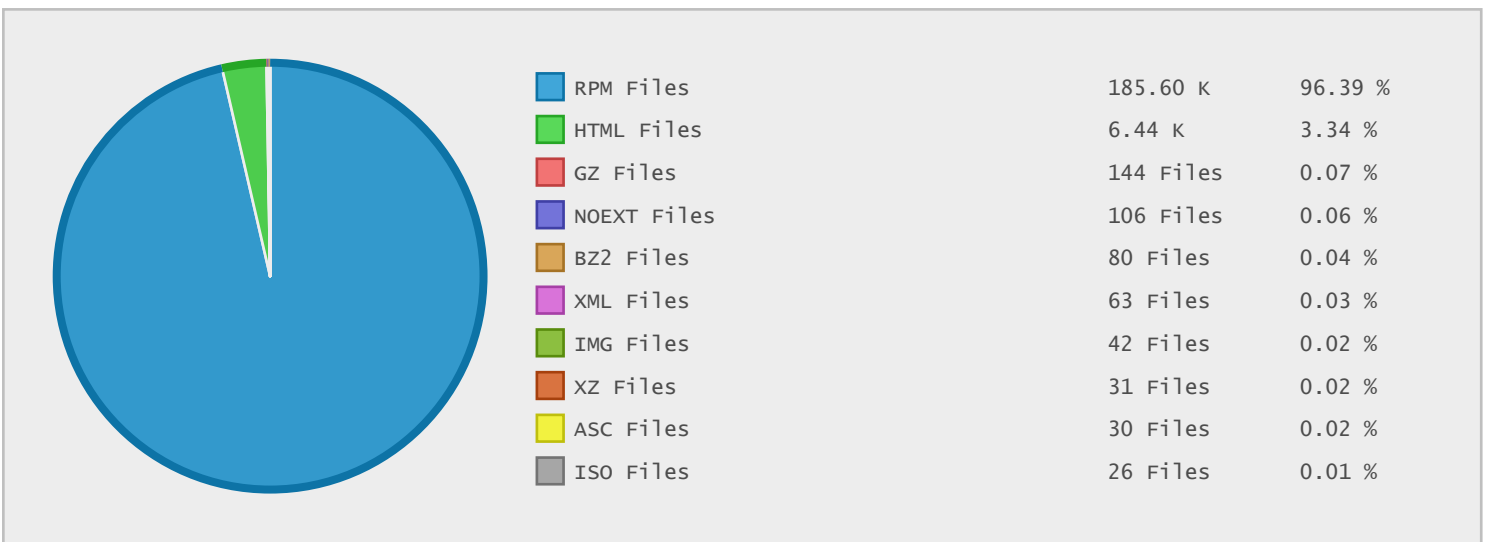

Top 10 File Extensions Sorted By Number of Files