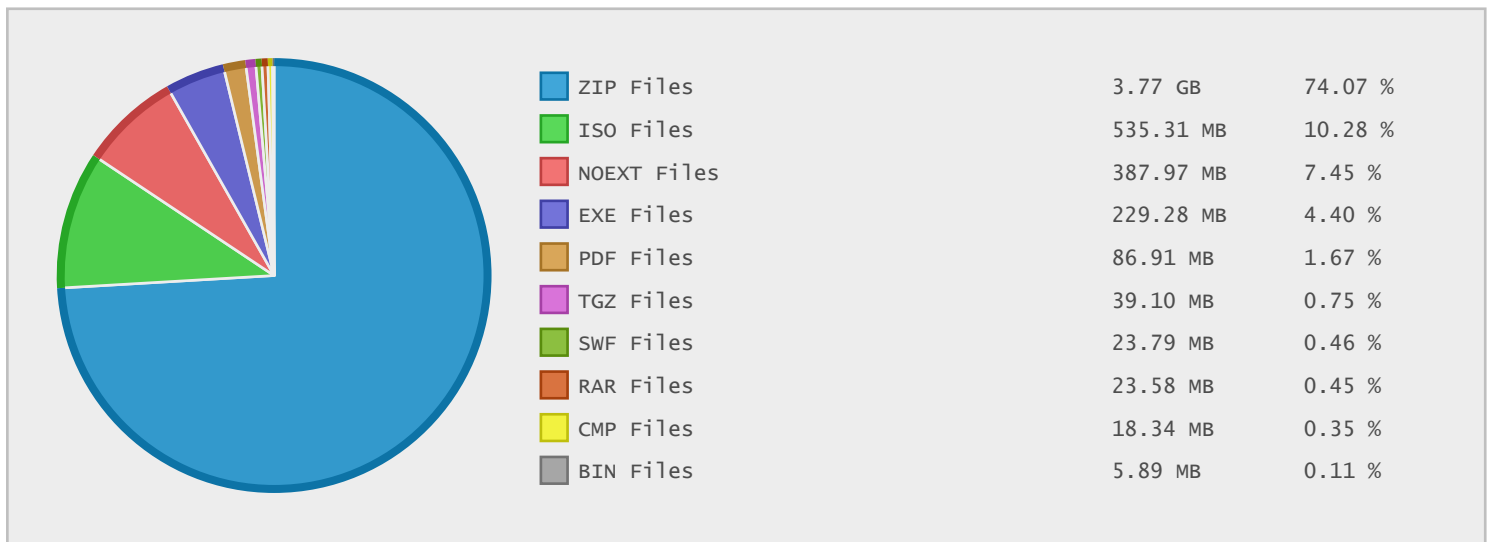

Top 10 File Extensions Sorted By Disk Space