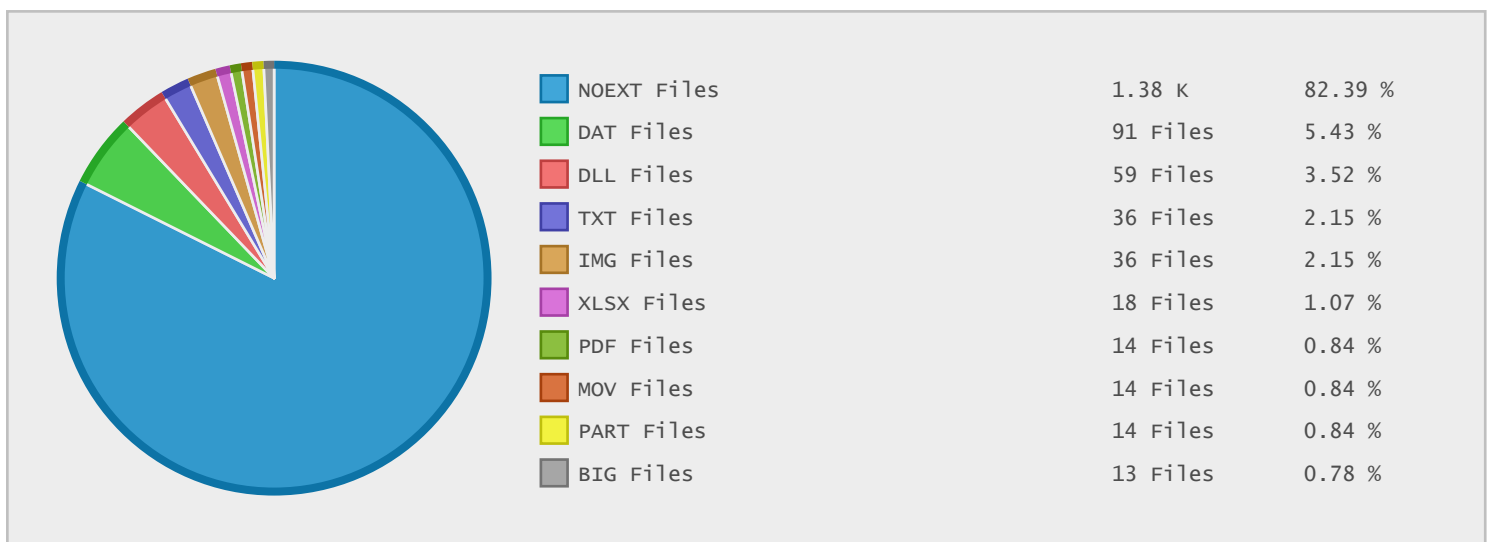

Top 10 File Categories Sorted By Disk Space

Last 12 Months Modified Disk Space History

Last 10 Years Modified Disk Space History

Last 10 Years Modified File Count History

Top 10 File Extensions Sorted By Disk Space

Top 10 File Extensions Sorted By Number of Files

Top 10 File Categories Sorted by Disk Space

Category	Files	Data	Data (%)
Miscellaneous Files	1448	84.00 GB	92.20 %
Data Files	167	3.41 GB	3.74 %
Disk Image Files	11	1.14 GB	1.25 %
Image Files	44	1.10 GB	1.20 %
Archive Files	11	659.75 MB	0.71 %
Video Files	22	320.08 MB	0.34 %
Program Files	66	239.38 MB	0.26 %
Document Files	80	160.64 MB	0.17 %
windows System Files	29	88.25 MB	0.09 %
Music Files	3	10.74 MB	0.01 %