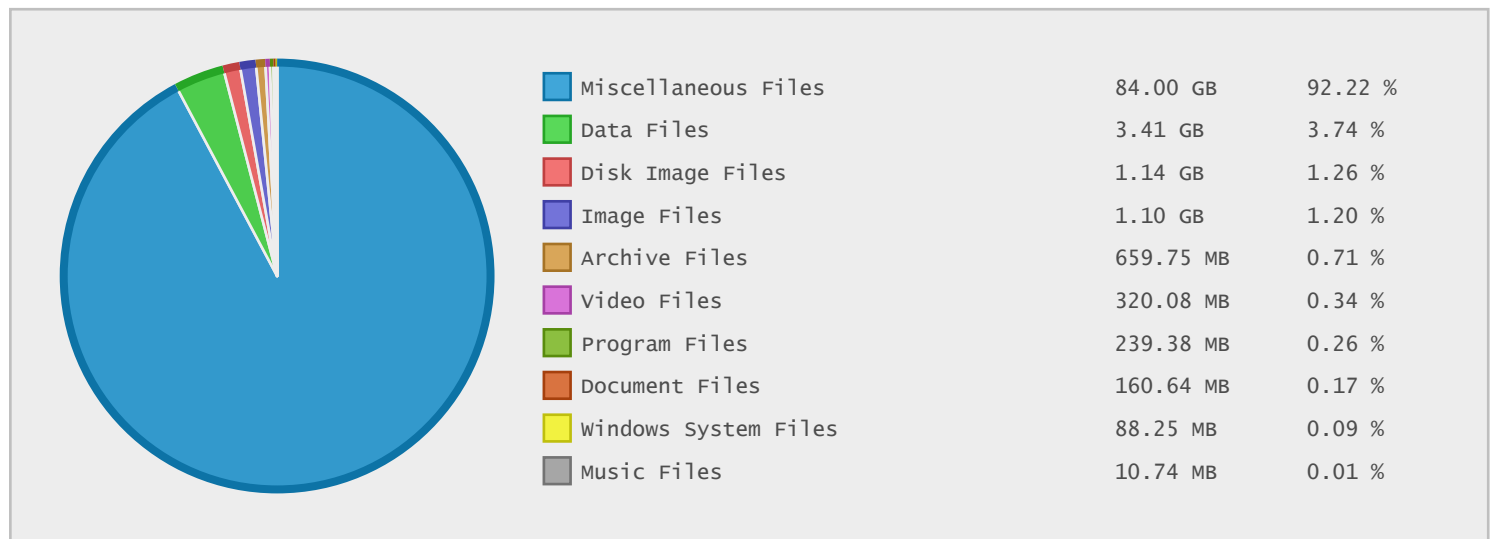

Singnet Software Archive - FTP Site Statistics

Property	Value
FTP Server	ftp.singnet.com.sg
Description	Singnet Software Archive
Country	Singapore
Scan Date	14/Oct/2015
Total Dirs	78
Total Files	1,900
Total Data	91.10 GB

Top 20 Directories Sorted by Disk Space

Name	Dirs	Files	Data	Data (%)
/	78	1900	91.10 GB	100.00 %
/Testing	0	587	18.11 GB	19.88 %
/pub	6	106	16.20 GB	17.78 %
/pub/testv4	2	89	16.06 GB	17.62 %
/pub/testv4/upload	0	89	16.06 GB	17.62 %
/speedtest	7	220	11.33 GB	12.44 %
/speedtest/gnoc	1	204	8.92 GB	9.79 %
/robot36	0	23	2.78 GB	3.05 %
/robot38	0	39	2.48 GB	2.72 %
/qos_ct_2	0	68	2.22 GB	2.44 %
/robot37	0	19	2.16 GB	2.38 %
/rnquality	6	58	2.16 GB	2.37 %
/robot40	0	65	2.10 GB	2.30 %
/robot35	0	20	2.09 GB	2.30 %
/qos_ct_7	0	34	2.00 GB	2.20 %
/qos_ct_1	0	70	1.97 GB	2.16 %
/robot32	0	56	1.87 GB	2.05 %
/qos_ct_5	0	36	1.83 GB	2.01 %
/robot31	0	31	1.78 GB	1.96 %
/robot27	0	15	1.75 GB	1.93 %

Top 10 File Categories Sorted By Disk Space