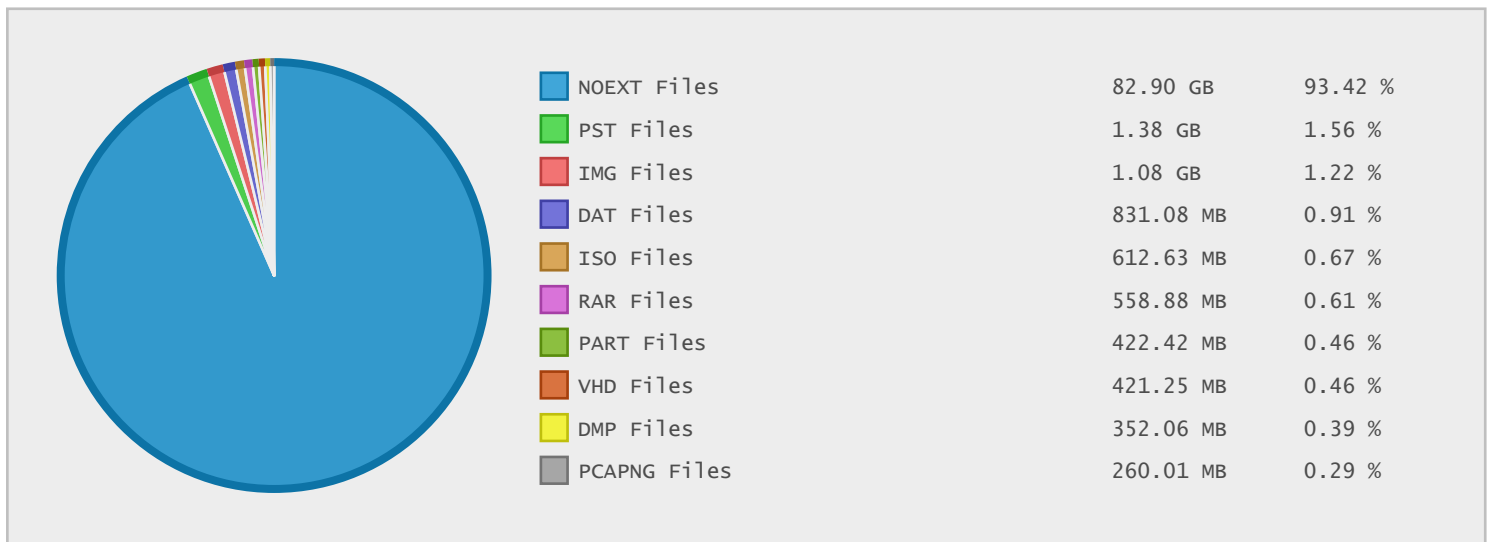

Top 10 File Categories Sorted By Disk Space

Last 12 Months Modified Disk Space History

Last 10 Years Modified Disk Space History

Last 10 Years Modified File Count History

Top 10 File Extensions Sorted By Disk Space

Top 10 File Extensions Sorted By Number of Files

Top 10 File Categories Sorted by Disk Space

Category	Files	Data	Data (%)
Miscellaneous Files	1448	84.00 GB	92.20 %
Data Files	167	3.41 GB	3.74 %
Disk Image Files	11	1.14 GB	1.25 %
Image Files	44	1.10 GB	1.20 %
Archive Files	11	659.75 MB	0.71 %
Video Files	22	320.08 MB	0.34 %
Program Files	66	239.38 MB	0.26 %
Document Files	80	160.64 MB	0.17 %
windows System Files	29	88.25 MB	0.09 %
Music Files	3	10.74 MB	0.01 %