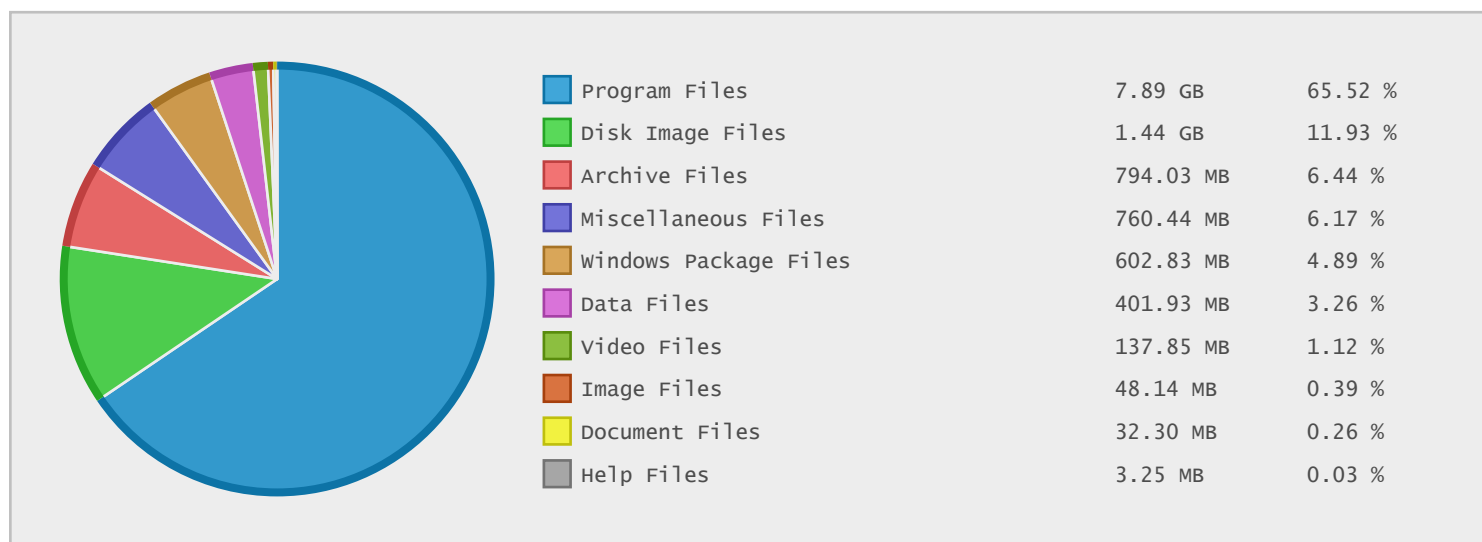

Technical University of Kosice - FTP Site Statistics

Property	Value
FTP Server	ftp.sjf.tuke.sk
Description	Technical University of Kosice
Country	Slovakia
Scan Date	06/Feb/2015
Total Dirs	480
Total Files	3,165
Total Data	12.04 GB

Top 20 Directories Sorted by Disk Space

Name	Dirs	Files	Data	Data (%)
/	480	3165	12.04 GB	100.00 %
/Microsoft	8	21	5.81 GB	48.24 %
/Microsoft/Servicepack	1	7	2.67 GB	22.16 %
/Microsoft/VisualStudio2012	0	3	1.77 GB	14.67 %
/Microsoft/Servicepack/Vista_x64	0	2	1.58 GB	13.12 %
/Drivers	28	43	1.54 GB	12.80 %
/Microsoft/office	0	5	1.10 GB	9.11 %
/Antivir	21	26	0.97 GB	8.05 %
/CAD	142	1188	756.75 MB	6.14 %
/Utility	59	225	647.16 MB	5.25 %
/CAD/AIP-2008-Data	137	1184	630.27 MB	5.11 %
/Drivers/nVidia	0	4	617.67 MB	5.01 %
/Prehliadace	7	24	550.10 MB	4.46 %
/Vyucba	164	1542	501.66 MB	4.07 %
/Pdf	8	26	423.89 MB	3.44 %
/Office	4	11	411.64 MB	3.34 %
/CAD/AIP-2008-Data/Datasets	120	950	400.83 MB	3.25 %
/Drivers/ATI-Radeon	5	5	269.84 MB	2.19 %
/Grafika	10	16	265.85 MB	2.16 %
/Vyucba/Skolenie-NX	42	537	256.83 MB	2.08 %

Top 10 File Categories Sorted By Disk Space