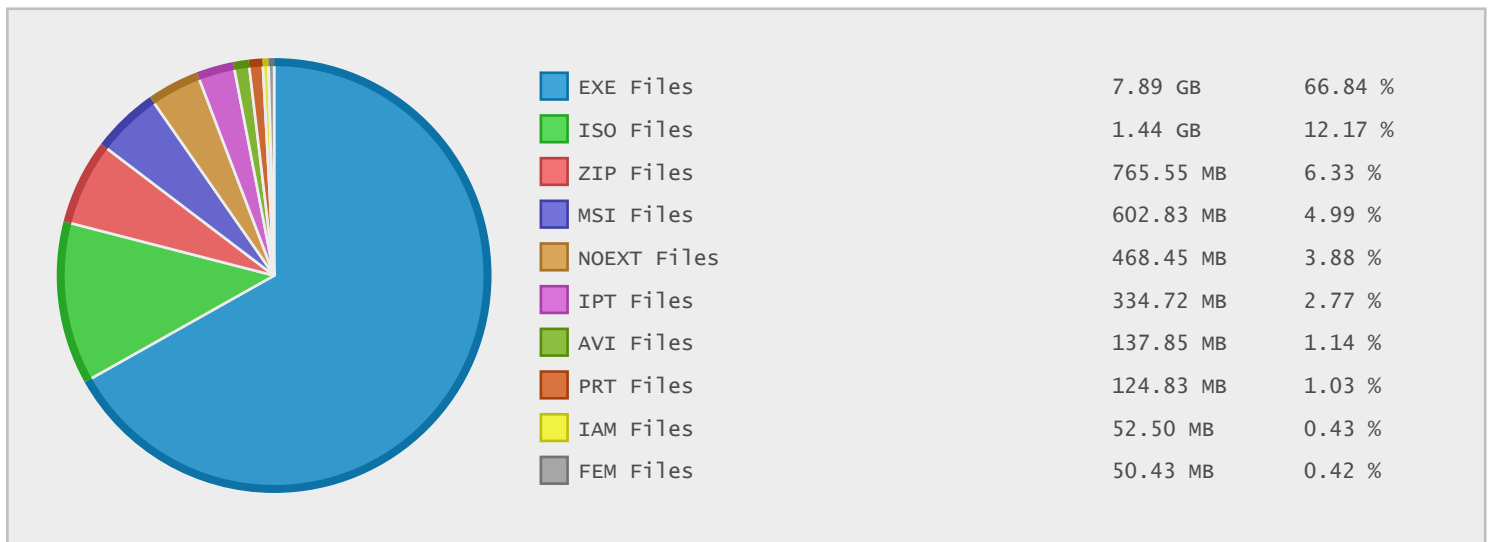

Top 10 File Categories Sorted By Disk Space

Last 12 Months Modified Disk Space History

Last 10 Years Modified Disk Space History

Last 10 Years Modified File Count History

Top 10 File Extensions Sorted By Disk Space

Top 10 File Extensions Sorted By Number of Files

Top 10 File Categories Sorted by Disk Space

Category	Files	Data	Data (%)
Program Files	200	7.89 GB	65.52 %
Disk Image Files	1	1.44 GB	11.92 %
Archive Files	41	794.03 MB	6.44 %
Miscellaneous Files	1570	760.44 MB	6.17 %
Windows Package Files	20	602.83 MB	4.89 %
Data Files	855	401.93 MB	3.26 %
Video Files	4	137.85 MB	1.12 %
Image Files	232	48.14 MB	0.39 %
Document Files	133	32.30 MB	0.26 %
Help Files	30	3.25 MB	0.03 %