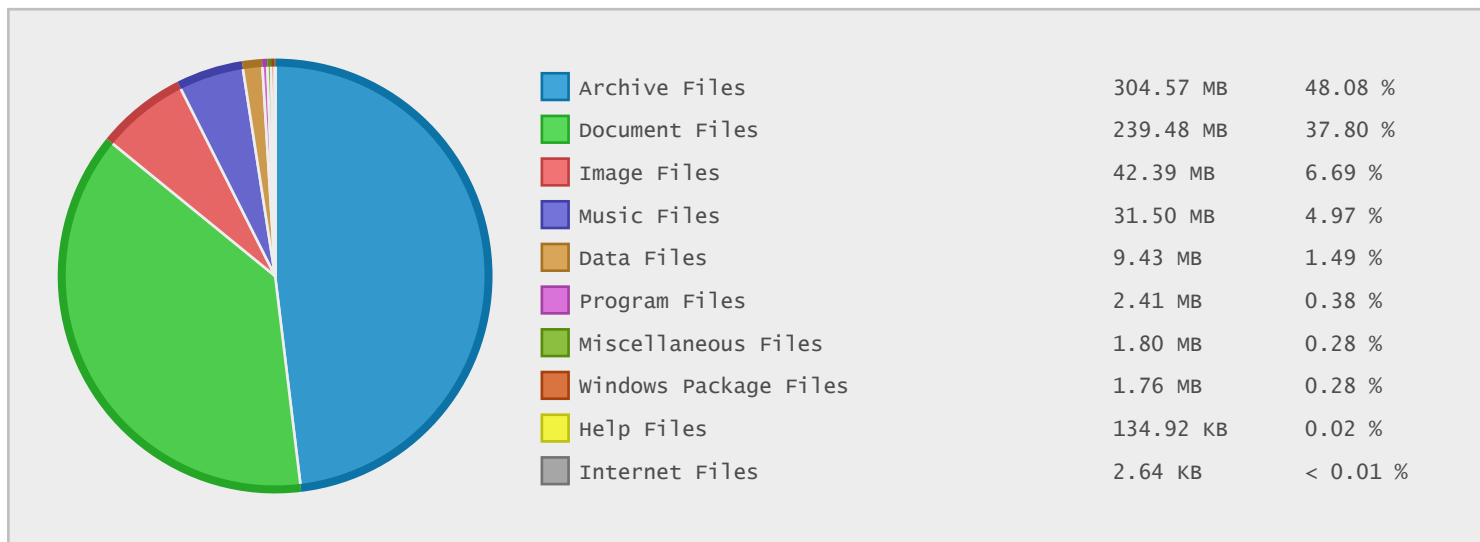

SonicWALL Dynamic Security - FTP Site Statistics

Property	Value
FTP Server	ftp.sonicwall.com
Description	SonicWALL Dynamic Security
Country	Netherlands
Scan Date	11/Jun/2015
Total Dirs	57
Total Files	334
Total Data	633.48 MB

Top 20 Directories Sorted by Disk Space

Name	Dirs	Files	Data	Data (%)
/	57	334	633.48 MB	100.00 %
/pub	50	331	632.48 MB	99.84 %
/pub/info	13	197	283.34 MB	44.73 %
/pub/software	28	106	165.97 MB	26.20 %
/pub/software/SonicWALL_SSL	0	14	104.43 MB	16.49 %
/pub/info/Press_Folder	2	18	94.34 MB	14.89 %
/pub/outgoing	0	4	91.88 MB	14.50 %
/pub/info/Press_Folder/SonicWALL	0	13	91.44 MB	14.44 %
/pub/MSWTraining	0	3	36.78 MB	5.81 %
/pub/software/SonicWALL_LB	0	8	27.82 MB	4.39 %
/pub/training	0	5	21.77 MB	3.44 %
/pub/Partners	0	1	18.35 MB	2.90 %
/pub/info/Datasheets	0	26	14.41 MB	2.27 %
/pub/software/NICS	10	39	12.98 MB	2.05 %
/pub/techSupport	0	9	12.64 MB	2.00 %
/pub/software/Unsupported	9	28	11.47 MB	1.81 %
/pub/info/gfx	0	1	11.45 MB	1.81 %
/pub/software/SonicWALL	1	11	9.02 MB	1.42 %
/pub/info/vpn	0	19	8.41 MB	1.33 %
/pub/info/solutions	0	4	6.83 MB	1.08 %

Top 10 File Categories Sorted By Disk Space