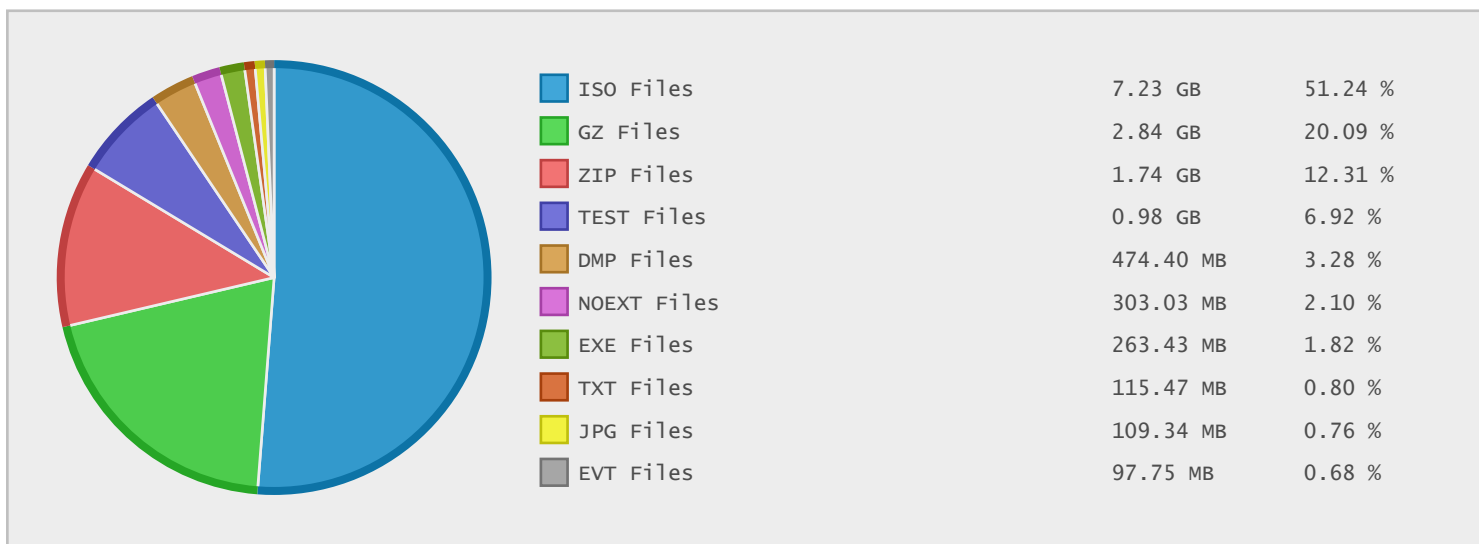

### Last 10 Years Modified Disk Space History

Total:	14.36 GB
Average:	1.44 GB
Maximum:	7.28 GB
Minimum:	0.00 GB
From:	2006
To:	2015

### Last 10 Years Modified File Count History

Total:	3980 Files
Average:	398 Files
Maximum:	2025 Files
Minimum:	30 Files
From:	2006
To:	2015

### Top 10 File Extensions Sorted By Disk Space