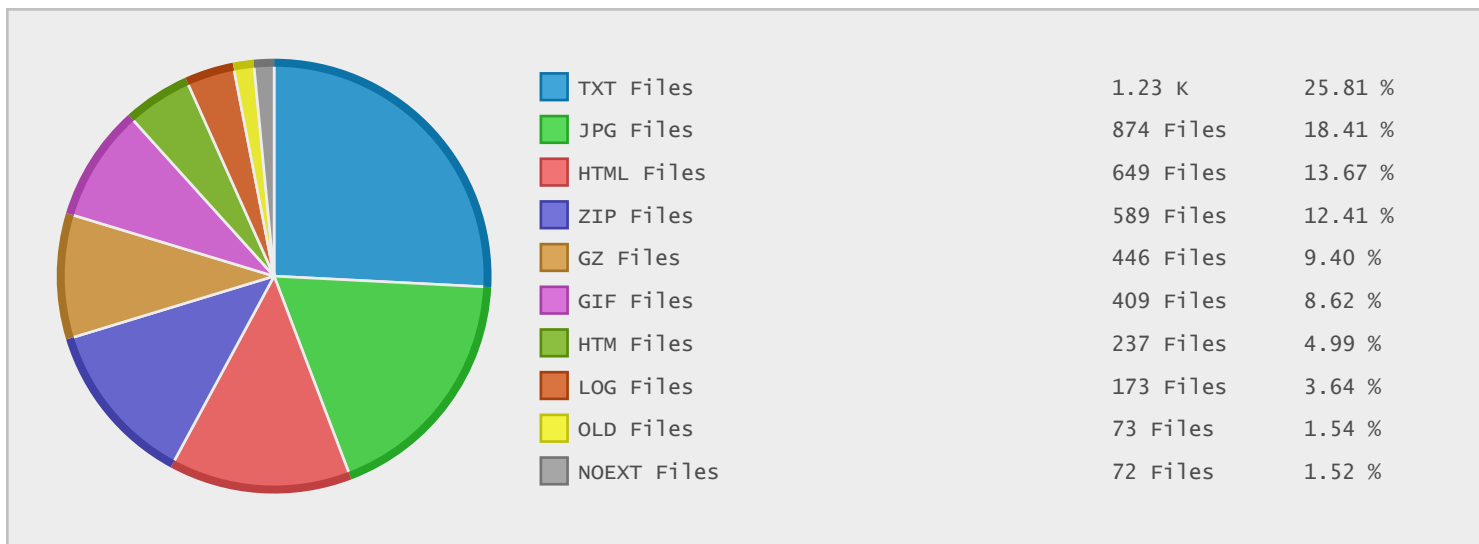

Top 10 File Extensions Sorted By Number of Files