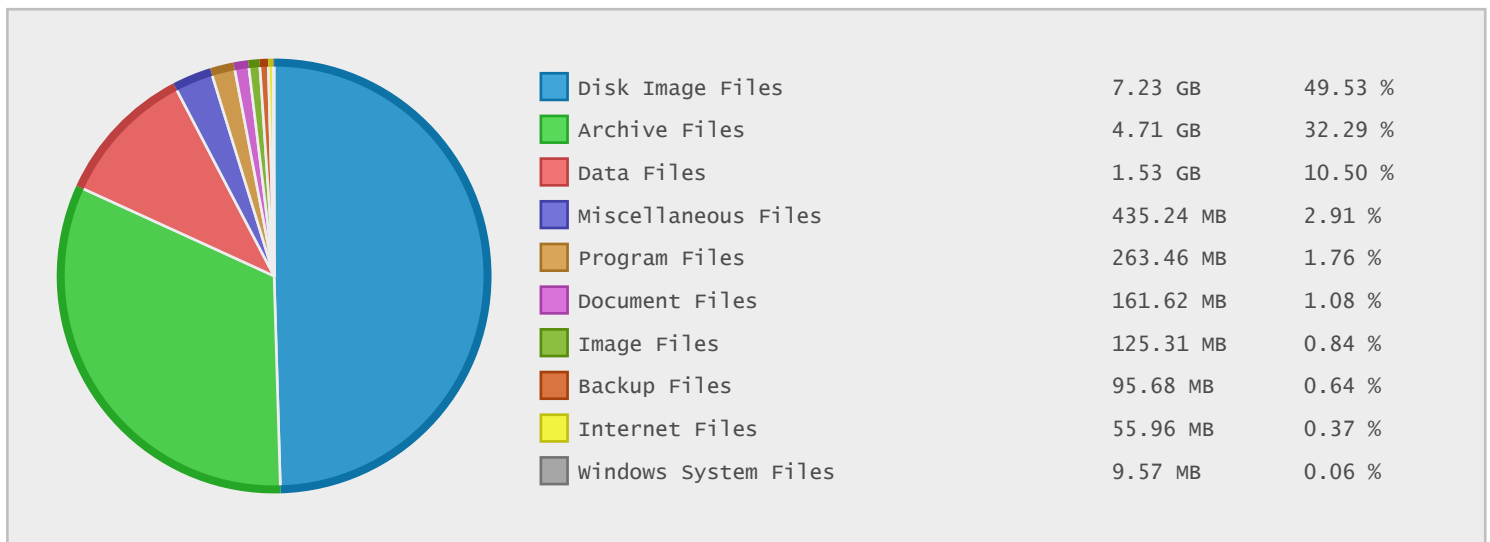

Stratus Technologies Inc. - FTP Site Statistics

Property	Value
FTP Server	ftp.stratus.com
Description	Stratus Technologies Inc.
Country	United States
Scan Date	18/Jan/2015
Total Dirs	228
Total Files	5,657
Total Data	14.60 GB

Top 20 Directories Sorted by Disk Space

Name	Dirs	Files	Data	Data (%)
/	228	5657	14.60 GB	100.00 %
/cac	85	1154	7.37 GB	50.48 %
/network	61	673	3.41 GB	23.34 %
/network/incoming	59	671	3.40 GB	23.25 %
/cac/Cygnus-DAU	0	5	2.83 GB	19.39 %
/vos	72	3675	2.75 GB	18.82 %
/vos/posix	7	340	2.49 GB	17.08 %
/vos/posix/source	0	61	2.09 GB	14.33 %
/cac/ftServer	25	434	2.03 GB	13.93 %
/solution_services	1	23	1.06 GB	7.25 %
/solution_services/incoming	0	22	1.06 GB	7.25 %
/cac/Cygnus-Japan	0	4	1.01 GB	6.93 %
/cac/ftServer/ftServer	11	210	0.99 GB	6.79 %
/cac/ftServer/ESX-5.0	0	2	740.71 MB	4.95 %
/cac/ftServer/ftServer/ESX-5.0	0	1	738.93 MB	4.94 %
/cac/ESX	0	1	619.63 MB	4.14 %
/cac/au1-4001	0	1	619.63 MB	4.14 %
/network/incoming/A-2300856	0	7	478.82 MB	3.20 %
/vos/posix/ga	3	232	353.02 MB	2.36 %
/vos/posix/ga/v-series	0	120	254.77 MB	1.70 %

Top 10 File Categories Sorted By Disk Space