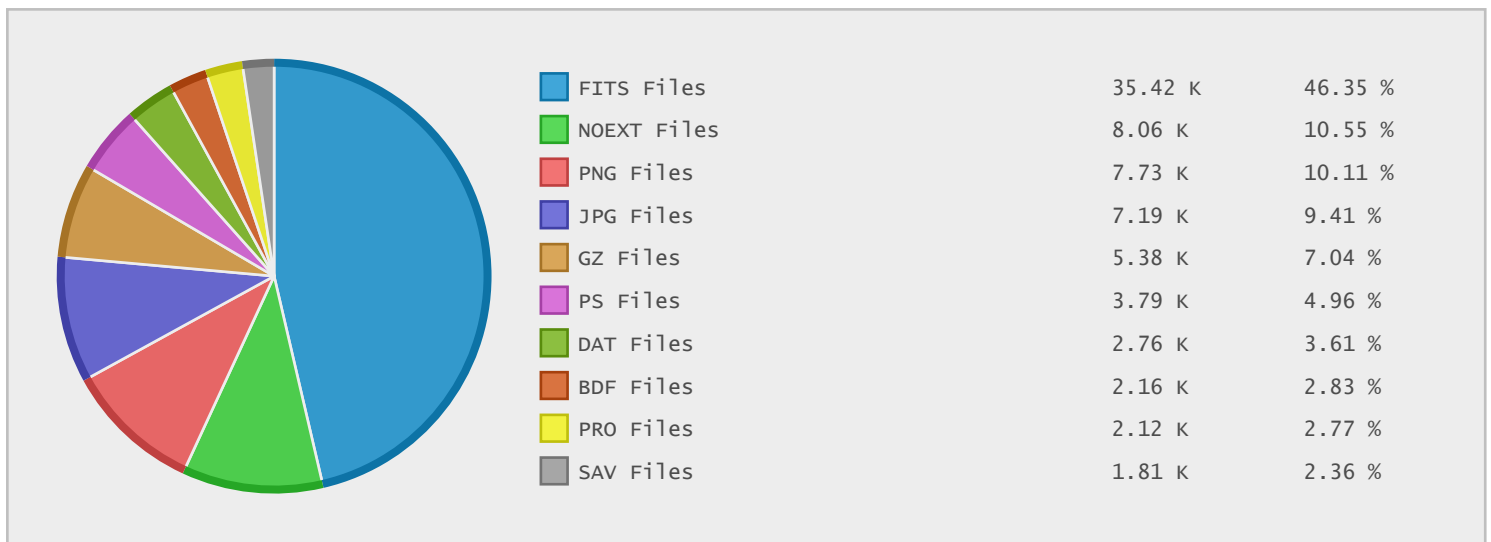

Top 10 File Categories Sorted By Disk Space

Last 12 Months Modified Disk Space History

Last 10 Years Modified Disk Space History

Last 10 Years Modified File Count History

Top 10 File Extensions Sorted By Disk Space

Top 10 File Extensions Sorted By Number of Files

Top 10 File Categories Sorted by Disk Space

| Category | Files | Data | Data (%) |
|----------------------|-------|-----------|----------|
| Data Files | 44464 | 615.99 GB | 60.75 % |
| Archive Files | 5868 | 189.85 GB | 18.72 % |
| Miscellaneous Files | 14587 | 161.57 GB | 15.93 % |
| Help Files | 774 | 21.86 GB | 2.16 % |
| Document Files | 7929 | 10.47 GB | 1.03 % |
| Video Files | 189 | 6.44 GB | 0.63 % |
| Image Files | 15342 | 6.08 GB | 0.60 % |
| windows System Files | 191 | 943.05 MB | 0.09 % |
| Text Files | 698 | 445.54 MB | 0.04 % |
| Program Files | 50 | 314.42 MB | 0.03 % |