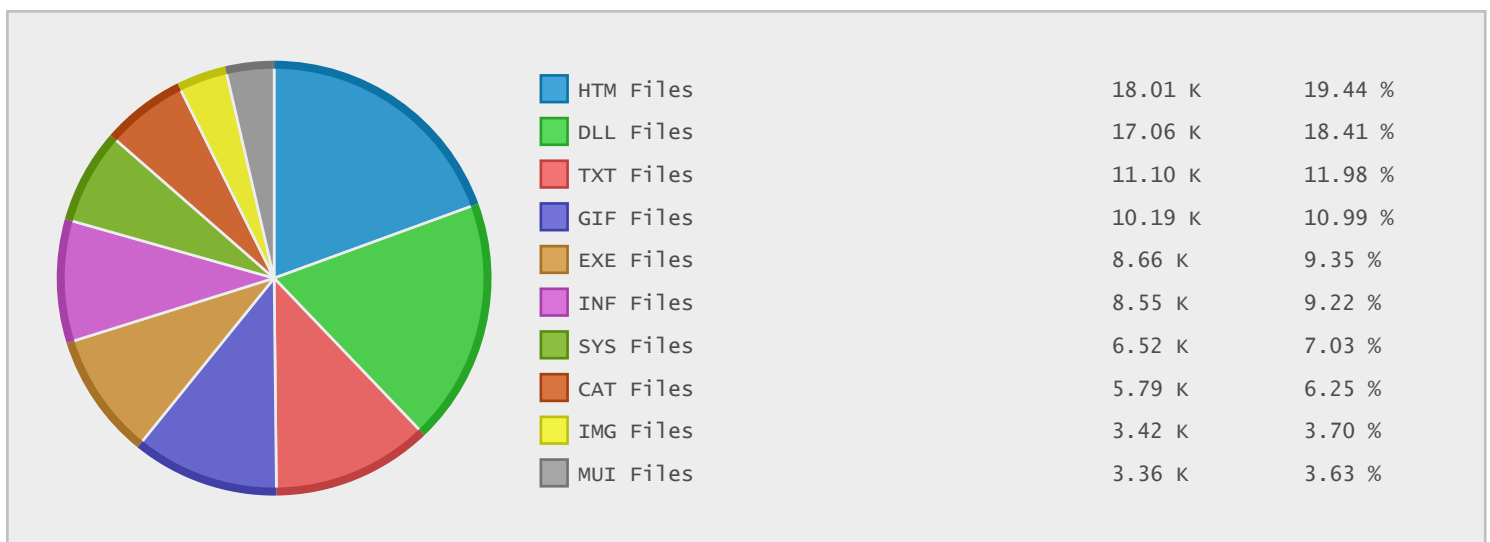

Top 10 File Categories Sorted By Disk Space

Last 12 Months Modified Disk Space History

Last 10 Years Modified Disk Space History

Last 10 Years Modified File Count History

Top 10 File Extensions Sorted By Disk Space

Top 10 File Extensions Sorted By Number of Files

Top 10 File Categories Sorted by Disk Space

Category	Files	Data	Data (%)
Disk Image Files	193	96.59 GB	42.87 %
Archive Files	5376	57.33 GB	25.44 %
Program Files	25985	35.50 GB	15.75 %
windows System Files	26934	8.67 GB	3.85 %
Linux Package Files	1787	6.68 GB	2.97 %
Data Files	17528	5.88 GB	2.61 %
Image Files	16804	5.10 GB	2.26 %
Document Files	13552	3.43 GB	1.52 %
windows Package Files	972	2.83 GB	1.26 %
Miscellaneous Files	11509	2.06 GB	0.92 %