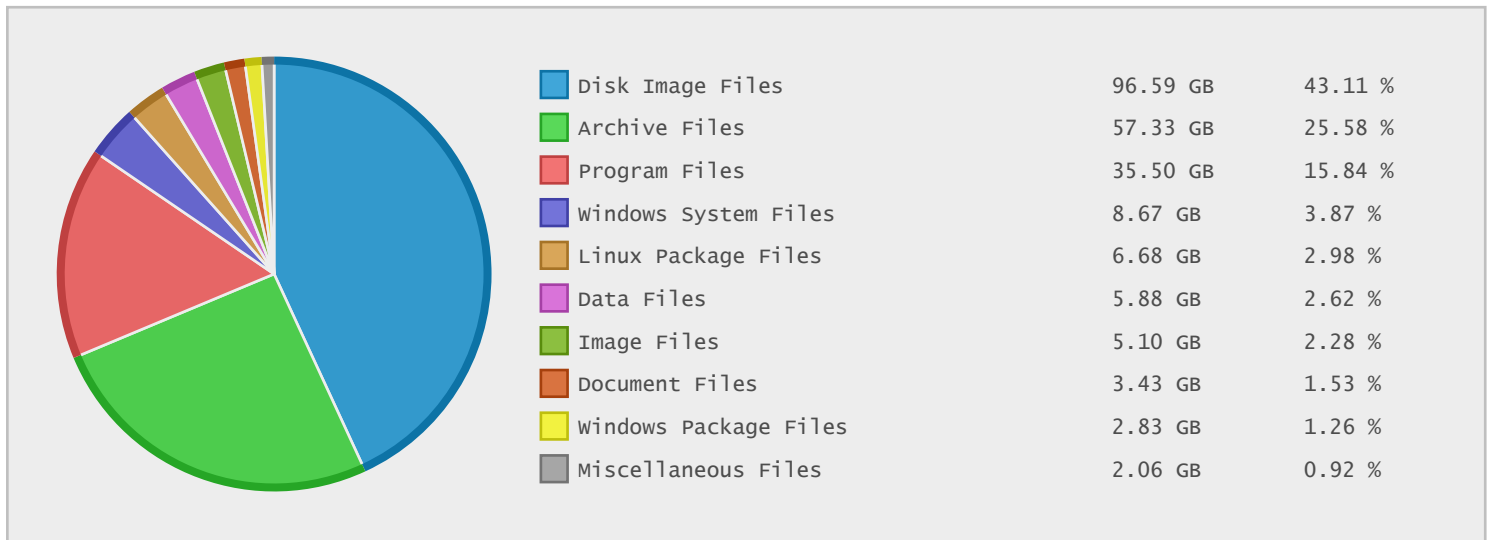

Super Micro Computer, Inc. - FTP Site Statistics

Property	Value
FTP Server	ftp.supermicro.com
Description	Super Micro Computer, Inc.
Country	United States
Scan Date	13/May/2015
Total Dirs	25,368
Total Files	147,604
Total Data	225.31 GB

Top 20 Directories Sorted by Disk Space

Name	Dirs	Files	Data	Data (%)
/	25368	147604	225.31 GB	100.00 %
/CDR_Images	19	78	102.31 GB	45.41 %
/driver	2336	10514	39.70 GB	17.62 %
/CDR_Images/CDR-X9	0	5	16.88 GB	7.49 %
/CDR_Images/CDR-X10	0	4	14.17 GB	6.29 %
/driver/SAS	564	3032	13.18 GB	5.85 %
/driver/SAS/LSI	466	2411	11.80 GB	5.24 %
/CDR_Images/CDR-X9-UP	0	3	10.19 GB	4.52 %
/CDR_Images/CDR-X10-UP	0	2	8.46 GB	3.75 %
/CDR_Images/CDR-C7	0	2	8.25 GB	3.66 %
/CDR_Images/CDR-B9	0	2	5.09 GB	2.26 %
/driver/InfiniBand	97	174	4.39 GB	1.95 %
/driver/VGA	177	1175	4.34 GB	1.93 %
/CDR_Images/CDR-APLUS2	0	3	4.30 GB	1.91 %
/CDR-X10-UP_1.10_for_Intel_X10_UP_platform	945	5188	4.28 GB	1.90 %
/CDR-X9-UP_1.23_for_Intel_X9_UP_platform	1407	7983	4.27 GB	1.90 %
/CDR-X10-UP_1.11_for_Intel_X10_UP_platform	1023	5026	4.16 GB	1.85 %
/CDR-C7_V1.21_for_Intel_C7_platform	1240	5163	4.14 GB	1.84 %
/driver/VGA/Intel	148	1115	4.02 GB	1.78 %
/driver/SAS/LSI/Tools	65	87	3.97 GB	1.76 %

Top 10 File Categories Sorted By Disk Space