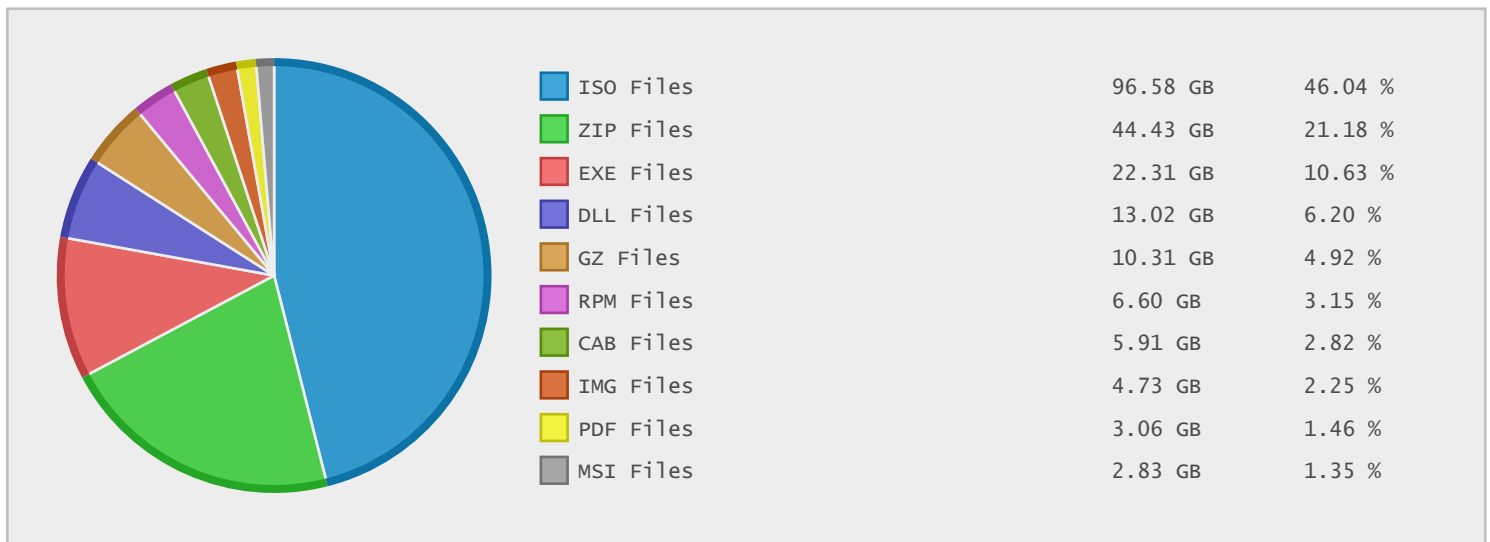

Top 10 File Categories Sorted By Disk Space

Last 12 Months Modified Disk Space History

Last 10 Years Modified Disk Space History

Last 10 Years Modified File Count History

Top 10 File Extensions Sorted By Disk Space

Top 10 File Extensions Sorted By Number of Files

Top 10 File Categories Sorted by Disk Space

Category	Files	Data	Data (%)
Disk Image Files	193	96.59 GB	42.87 %
Archive Files	5376	57.33 GB	25.44 %
Program Files	25985	35.50 GB	15.75 %
windows System Files	26934	8.67 GB	3.85 %
Linux Package Files	1787	6.68 GB	2.97 %
Data Files	17528	5.88 GB	2.61 %
Image Files	16804	5.10 GB	2.26 %
Document Files	13552	3.43 GB	1.52 %
windows Package Files	972	2.83 GB	1.26 %
Miscellaneous Files	11509	2.06 GB	0.92 %