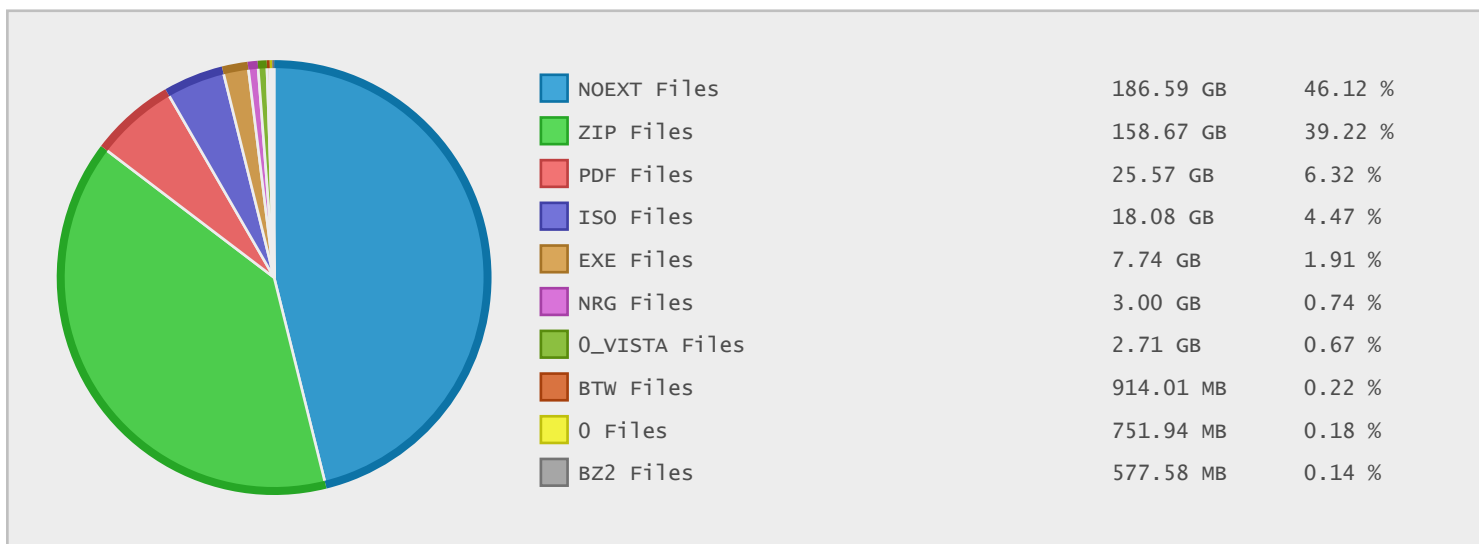

### Last 10 Years Modified Disk Space History

Total:	400.66 GB
Average:	40.07 GB
Maximum:	349.00 GB
Minimum:	0.00 GB
From:	2006
To:	2015

### Last 10 Years Modified File Count History

Total:	30078 Files
Average:	3008 Files
Maximum:	25138 Files
Minimum:	0 Files
From:	2006
To:	2015

### Top 10 File Extensions Sorted By Disk Space