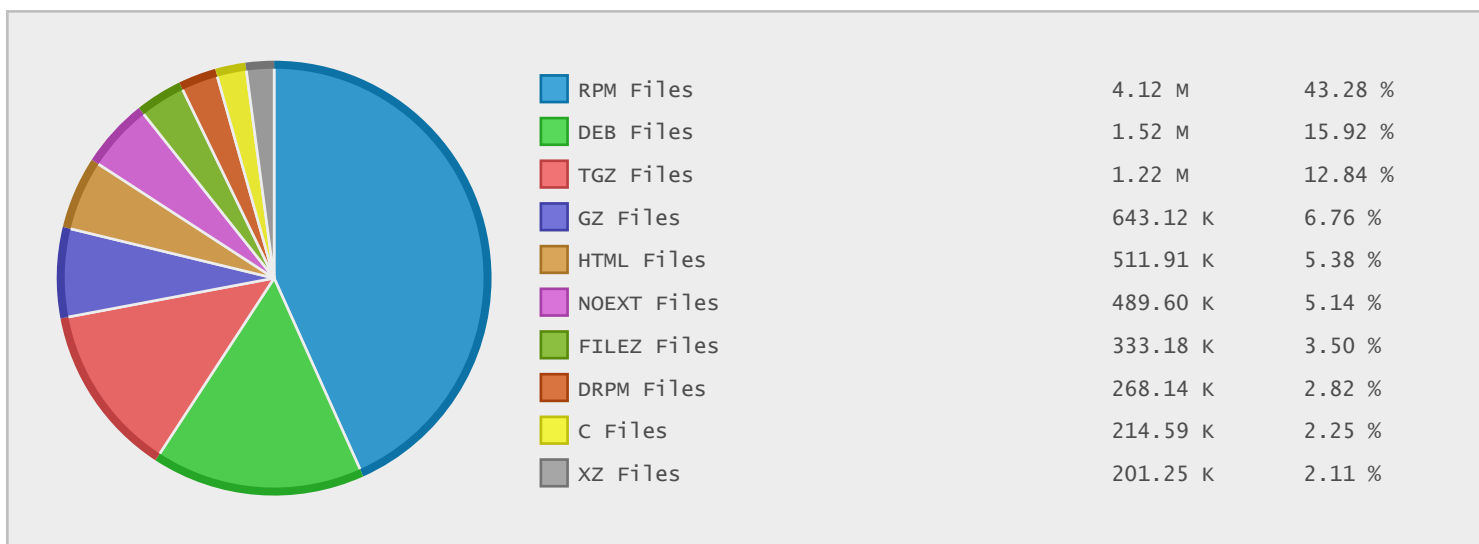

Top 10 File Categories Sorted By Disk Space

Last 12 Months Modified Disk Space History

Last 10 Years Modified Disk Space History

Last 10 Years Modified File Count History

Top 10 File Extensions Sorted By Disk Space

Top 10 File Extensions Sorted By Number of Files

Top 10 File Categories Sorted by Disk Space

Category	Files	Data	Data (%)
Linux Package Files	5991607	10.60 TB	54.30 %
Archive Files	2405839	5.29 TB	27.08 %
Disk Image Files	7520	2.61 TB	13.36 %
Program Files	9510	342.19 GB	1.71 %
Miscellaneous Files	1339088	290.33 GB	1.45 %
Image Files	47193	152.85 GB	0.76 %
Data Files	632547	112.23 GB	0.56 %
Video Files	328	50.43 GB	0.25 %
Linux System Files	23223	30.36 GB	0.15 %
Internet Files	533144	15.88 GB	0.08 %