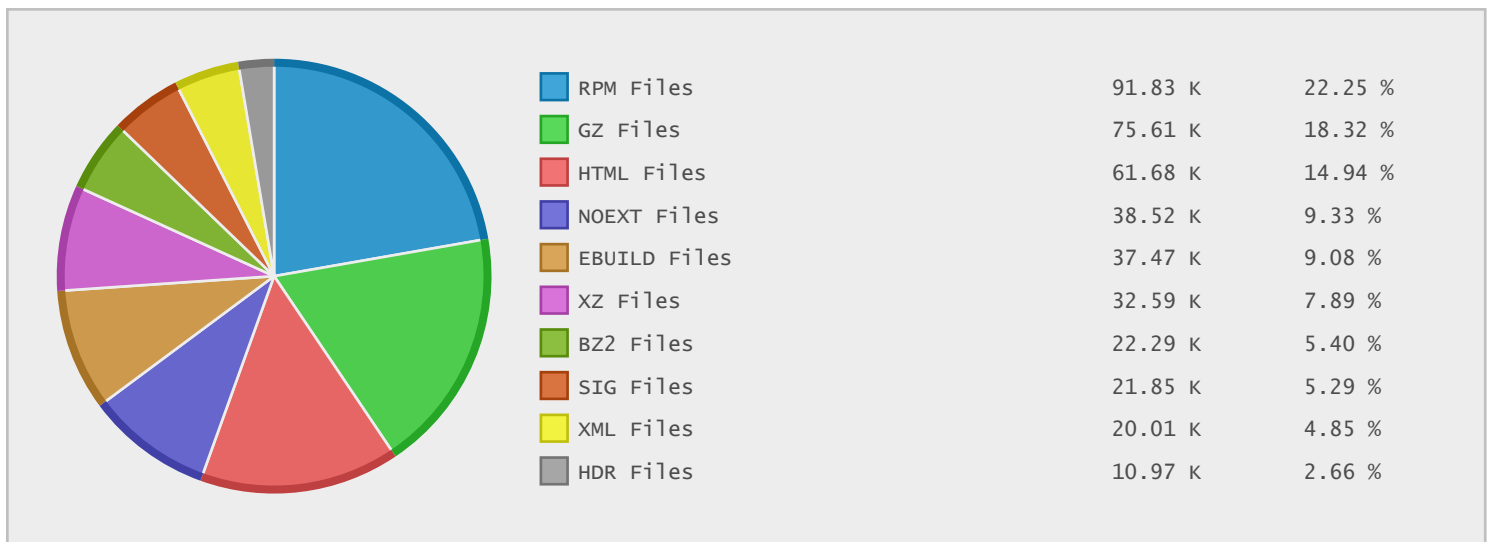

Top 10 File Categories Sorted By Disk Space

Last 12 Months Modified Disk Space History

Last 10 Years Modified Disk Space History

Last 10 Years Modified File Count History

Top 10 File Extensions Sorted By Disk Space

Top 10 File Extensions Sorted By Number of Files

Top 10 File Categories Sorted by Disk Space

Category	Files	Data	Data (%)
Archive Files	146027	472.55 GB	71.15 %
Linux Package Files	91952	105.78 GB	15.93 %
Disk Image Files	157	50.58 GB	7.61 %
Data Files	38851	13.71 GB	2.06 %
Program Files	6659	8.78 GB	1.32 %
Internet Files	63540	3.86 GB	0.58 %
Miscellaneous Files	45396	2.53 GB	0.38 %
Document Files	27148	2.15 GB	0.32 %
Windows System Files	2578	1.20 GB	0.18 %
Image Files	320	860.38 MB	0.13 %