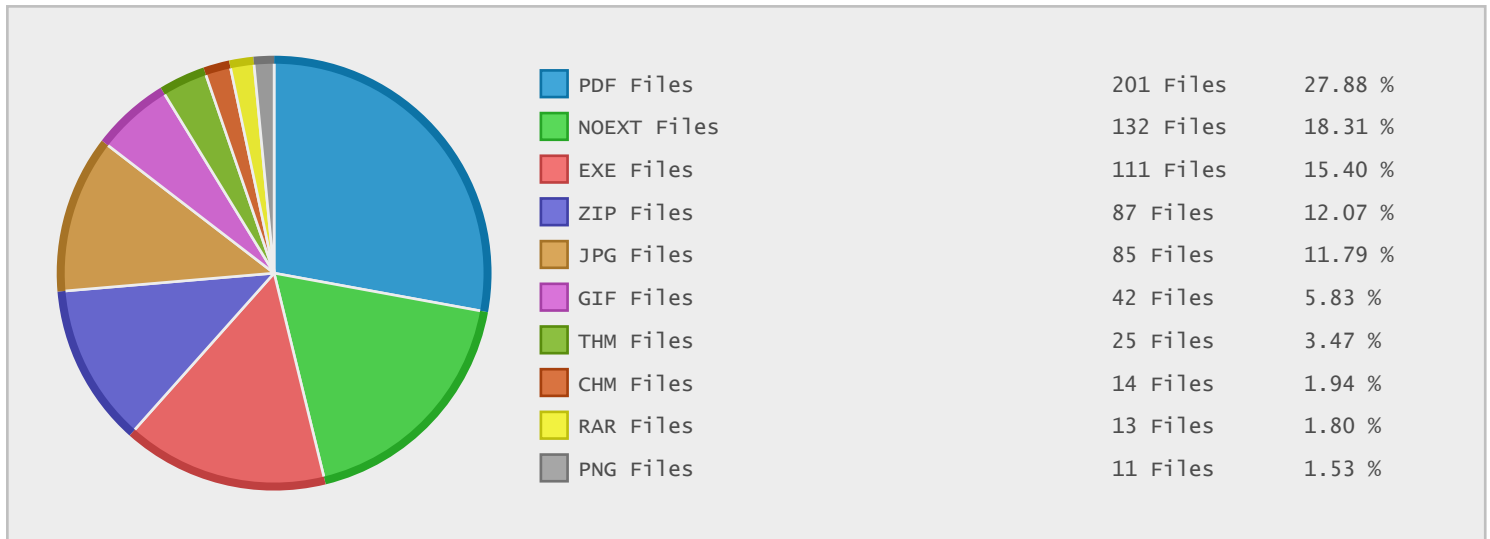

Top 20 Directories Sorted by Disk Space

Name	Dirs	Files	Data	Data (%)
/	307	751	0.98 GB	100.00 %
/accessories	239	548	847.81 MB	84.80 %
/accessories/pc	132	363	589.32 MB	58.95 %
/accessories/Manuals	23	101	215.14 MB	21.52 %
/accessories/pc/hotas	13	30	195.65 MB	19.57 %
/accessories/pc/wheels	34	75	114.90 MB	11.49 %
/accessories/pc/hotas/exe	2	5	105.80 MB	10.58 %
/accessories/pc/hotas/exe/HOTASCOUGAR	0	4	105.44 MB	10.55 %
/accessories/pc/wheels/exe	20	39	85.99 MB	8.60 %
/pictures	60	191	78.78 MB	7.88 %
/pub	5	12	73.19 MB	7.32 %
/pub/webupdate	4	12	73.19 MB	7.32 %
/accessories/pc/hotas/software	2	8	72.45 MB	7.25 %
/accessories/pc/ALL	8	77	70.08 MB	7.01 %
/accessories/pc/controllers	20	32	46.84 MB	4.68 %
/accessories/pc/hotas/software/TARGET	0	5	45.89 MB	4.59 %
/accessories/pc/controllers/exe	8	16	44.70 MB	4.47 %
/accessories/Manuals/T500RS	0	14	38.64 MB	3.87 %
/accessories/pc/joysticks	25	102	36.82 MB	3.68 %
/pictures/PSX	22	61	35.97 MB	3.60 %

Top 10 File Categories Sorted By Disk Space

Last 12 Months Modified Disk Space History

Last 10 Years Modified Disk Space History

Last 10 Years Modified File Count History

Top 10 File Extensions Sorted By Disk Space

Top 10 File Extensions Sorted By Number of Files

Top 10 File Categories Sorted by Disk Space

Category	Files	Data	Data (%)
Program Files	111	509.16 MB	50.93 %
Document Files	209	248.51 MB	24.86 %
Miscellaneous Files	136	106.68 MB	10.67 %
Archive Files	104	83.87 MB	8.39 %
Image Files	146	35.49 MB	3.55 %
Help Files	16	10.91 MB	1.09 %
Music Files	2	5.06 MB	0.51 %
Data Files	25	67.97 KB	< 0.01 %
Internet Files	2	21.23 KB	< 0.01 %