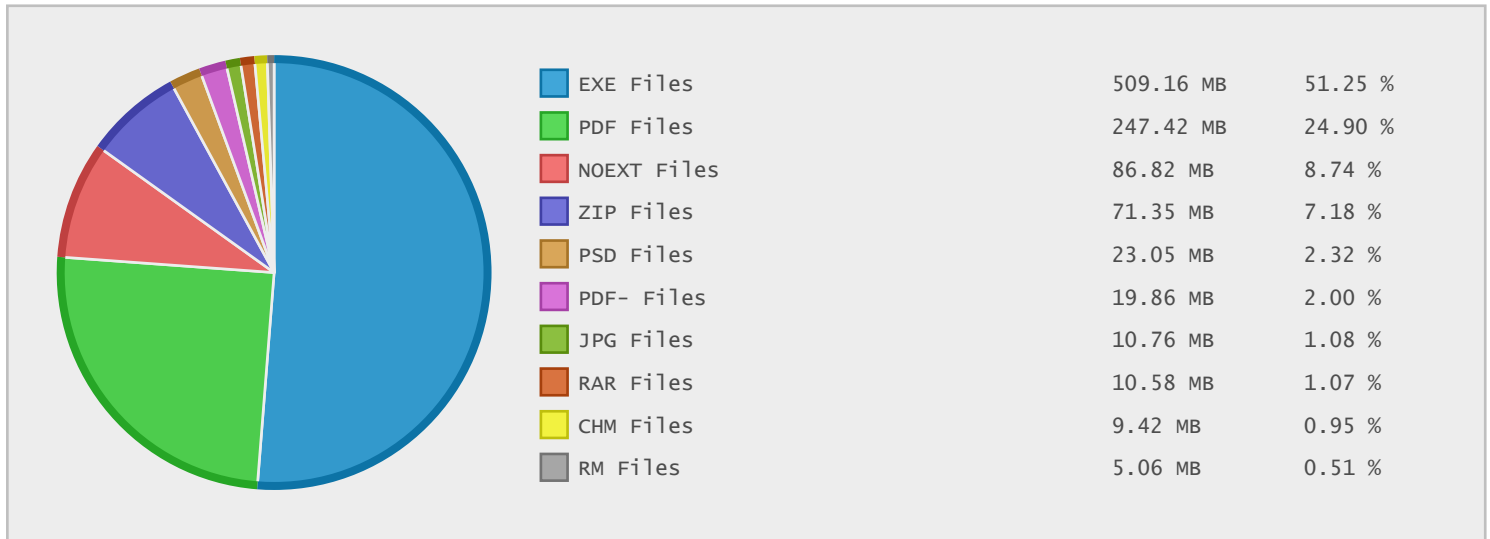

Top 10 File Categories Sorted By Disk Space

Last 12 Months Modified Disk Space History

Last 10 Years Modified Disk Space History

Last 10 Years Modified File Count History

Top 10 File Extensions Sorted By Disk Space

Top 10 File Extensions Sorted By Number of Files

Top 10 File Categories Sorted by Disk Space

Category	Files	Data	Data (%)
Program Files	111	509.16 MB	50.93 %
Document Files	209	248.51 MB	24.86 %
Miscellaneous Files	136	106.68 MB	10.67 %
Archive Files	104	83.87 MB	8.39 %
Image Files	146	35.49 MB	3.55 %
Help Files	16	10.91 MB	1.09 %
Music Files	2	5.06 MB	0.51 %
Data Files	25	67.97 KB	< 0.01 %
Internet Files	2	21.23 KB	< 0.01 %