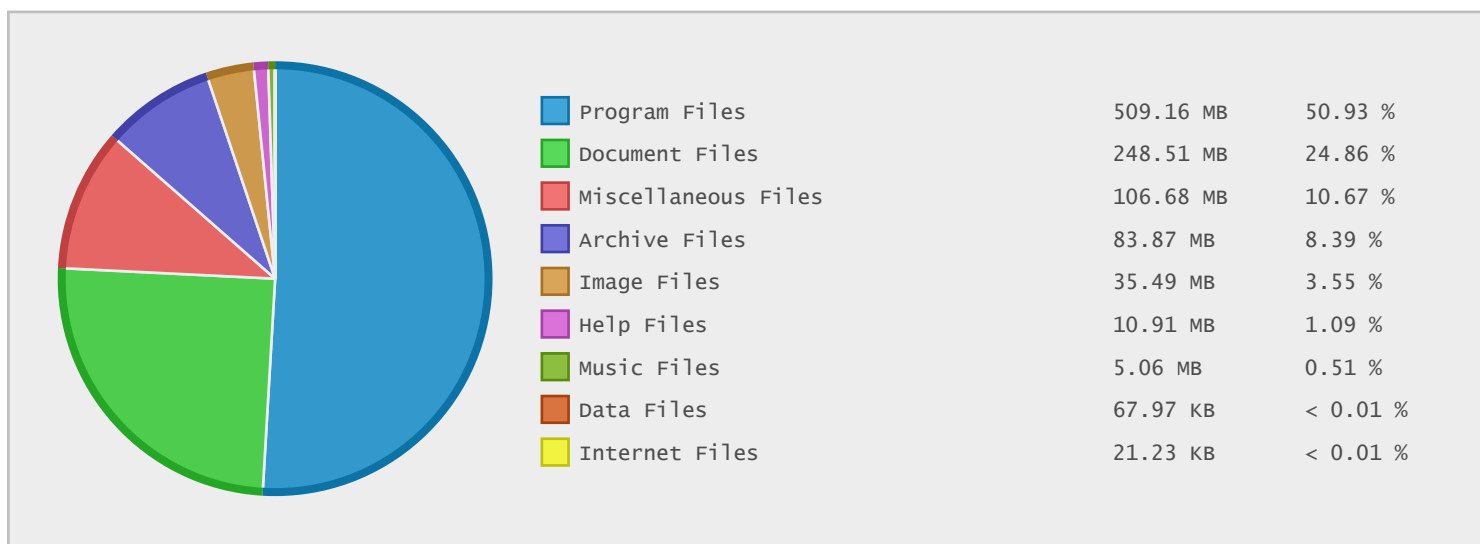

Thrustmaster Gaming Headset Steering Wheel - FTP Site Statistics

Property	Value
FTP Server	ftp.thrustmaster.com
Description	Thrustmaster Gaming Headset Steering Wheel
Country	United States
Scan Date	03/Jun/2015
Total Dirs	307
Total Files	751
Total Data	0.98 GB

Top 20 Directories Sorted by Disk Space

Name	Dirs	Files	Data	Data (%)
/	307	751	0.98 GB	100.00 %
/accessories	239	548	847.81 MB	84.80 %
/accessories/pc	132	363	589.32 MB	58.95 %
/accessories/Manuals	23	101	215.14 MB	21.52 %
/accessories/pc/hotas	13	30	195.65 MB	19.57 %
/accessories/pc/wheels	34	75	114.90 MB	11.49 %
/accessories/pc/hotas/exe	2	5	105.80 MB	10.58 %
/accessories/pc/hotas/exe/HOTASCOUGAR	0	4	105.44 MB	10.55 %
/accessories/pc/wheels/exe	20	39	85.99 MB	8.60 %
/pictures	60	191	78.78 MB	7.88 %
/pub	5	12	73.19 MB	7.32 %
/pub/webupdate	4	12	73.19 MB	7.32 %
/accessories/pc/hotas/software	2	8	72.45 MB	7.25 %
/accessories/pc/ALL	8	77	70.08 MB	7.01 %
/accessories/pc/controllers	20	32	46.84 MB	4.68 %
/accessories/pc/hotas/software/TARGET	0	5	45.89 MB	4.59 %
/accessories/pc/controllers/exe	8	16	44.70 MB	4.47 %
/accessories/Manuals/T500RS	0	14	38.64 MB	3.87 %
/accessories/pc/joysticks	25	102	36.82 MB	3.68 %
/pictures/PSX	22	61	35.97 MB	3.60 %

Top 10 File Categories Sorted By Disk Space