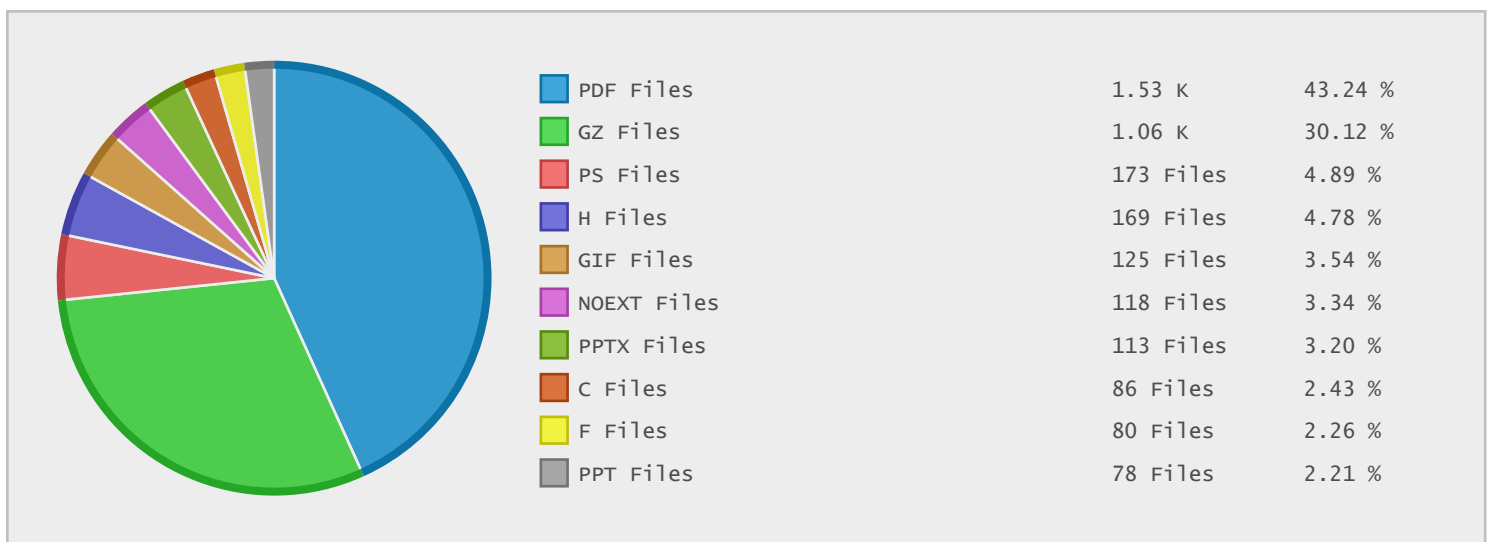

Top 10 File Categories Sorted By Disk Space

Last 12 Months Modified Disk Space History

Last 10 Years Modified Disk Space History

Last 10 Years Modified File Count History

Top 10 File Extensions Sorted By Disk Space

Top 10 File Extensions Sorted By Number of Files

Top 10 File Categories Sorted by Disk Space

Category	Files	Data	Data (%)
Document Files	1976	7.03 GB	92.04 %
Archive Files	1135	536.50 MB	6.86 %
Miscellaneous Files	195	27.63 MB	0.35 %
Internet Files	26	23.91 MB	0.31 %
Image Files	142	17.87 MB	0.23 %
Development Files	434	9.04 MB	0.12 %
Video Files	4	3.12 MB	0.04 %
Program Files	4	2.53 MB	0.03 %
Data Files	109	1.17 MB	0.01 %
Help Files	9	654.99 KB	< 0.01 %