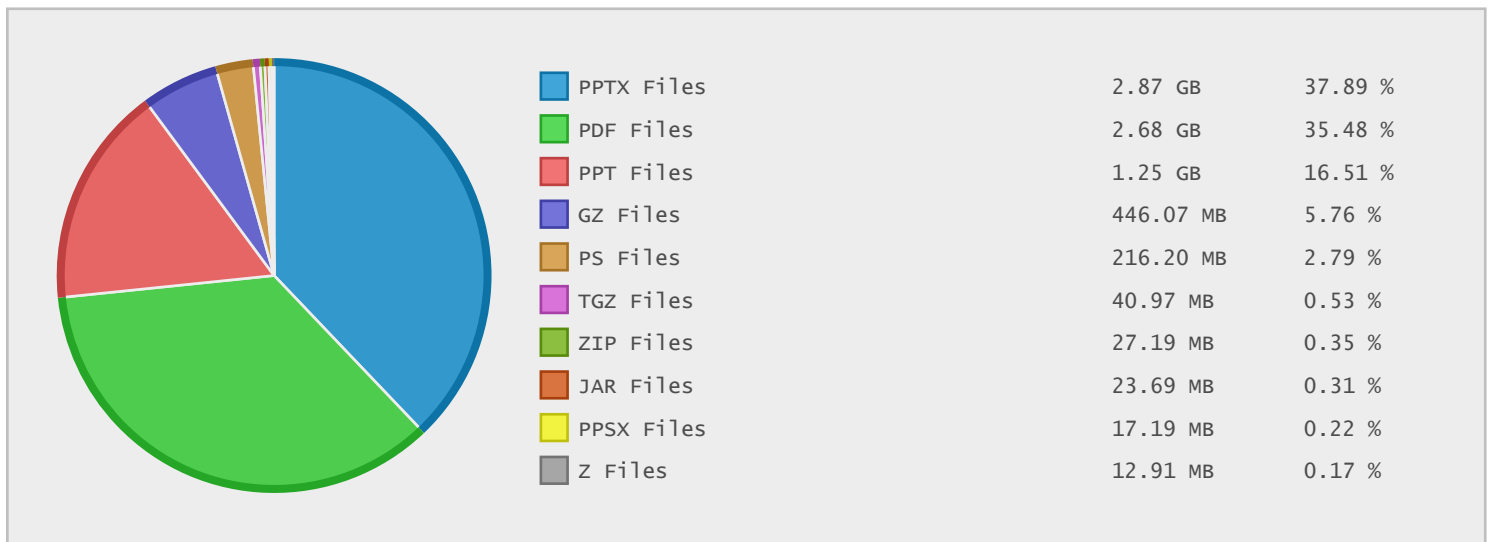

Top 10 File Categories Sorted By Disk Space

Last 12 Months Modified Disk Space History

Last 10 Years Modified Disk Space History

Last 10 Years Modified File Count History

Top 10 File Extensions Sorted By Disk Space

Top 10 File Extensions Sorted By Number of Files

Top 10 File Categories Sorted by Disk Space

Category	Files	Data	Data (%)
Document Files	1976	7.03 GB	92.04 %
Archive Files	1135	536.50 MB	6.86 %
Miscellaneous Files	195	27.63 MB	0.35 %
Internet Files	26	23.91 MB	0.31 %
Image Files	142	17.87 MB	0.23 %
Development Files	434	9.04 MB	0.12 %
Video Files	4	3.12 MB	0.04 %
Program Files	4	2.53 MB	0.03 %
Data Files	109	1.17 MB	0.01 %
Help Files	9	654.99 KB	< 0.01 %