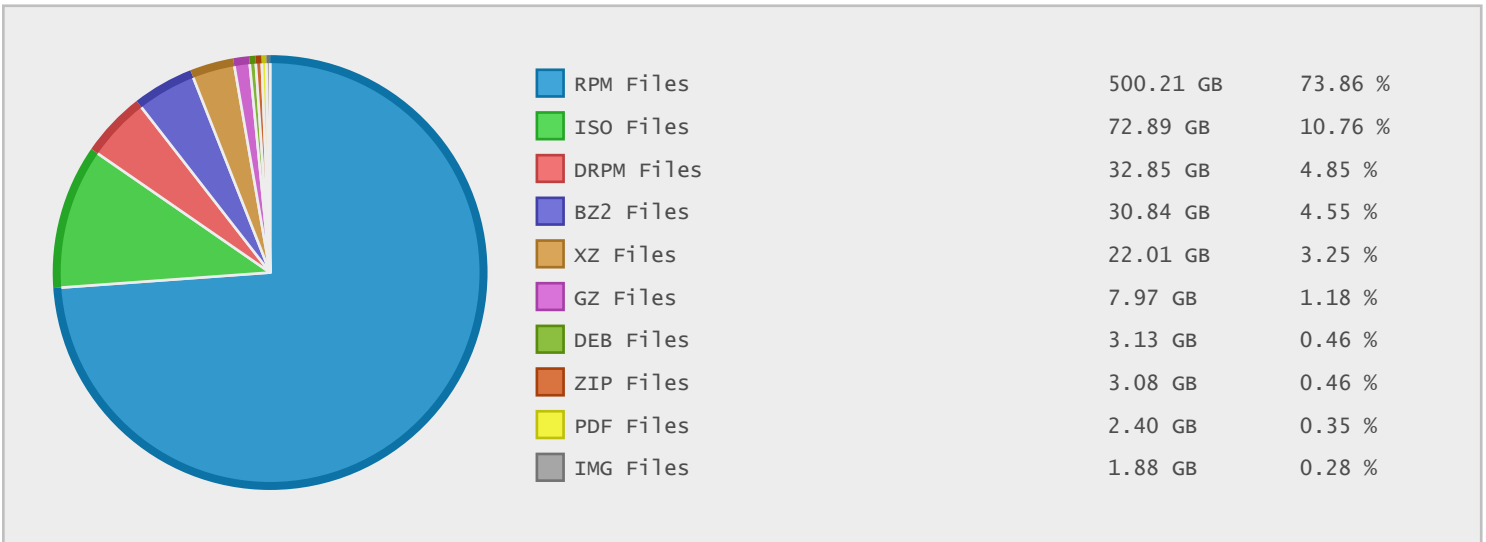

Name	Dirs	Files	Data	Data (%)
/	11823	600322	682.19 GB	100.00 %
/pub	11822	600322	682.19 GB	100.00 %
/pub/mirrors	11778	578175	678.19 GB	99.41 %
/pub/mirrors/fedora	426	292291	411.24 GB	60.28 %
/pub/mirrors/fedora/releases	399	167819	265.89 GB	38.98 %
/pub/mirrors/fedora/releases/20	398	167819	265.89 GB	38.98 %
/pub/mirrors/fedora/releases/20/Everything	238	137860	204.40 GB	29.96 %
/pub/mirrors/fedora/updates	25	124472	145.35 GB	21.31 %
/pub/mirrors/fedora/updates/20	24	124472	145.35 GB	21.31 %
/pub/mirrors/fedora-epel	211	196544	115.19 GB	16.89 %
/pub/mirrors/centos.org	194	30796	83.75 GB	12.28 %
/pub/mirrors/fedora/releases/20/Everyt...	67	45494	57.70 GB	8.46 %
/pub/mirrors/fedora/releases/20/Everyt...	67	39396	55.42 GB	8.12 %
/pub/mirrors/fedora-epel/6	28	77836	53.60 GB	7.86 %
/pub/mirrors/fedora/releases/20/Everyt...	67	38599	51.05 GB	7.48 %
/pub/mirrors/postgresql.org	6942	39052	48.22 GB	7.07 %
/pub/mirrors/centos.org/6.5	86	22252	47.74 GB	7.00 %
/pub/mirrors/fedora/releases/20/Fedora	151	29922	41.33 GB	6.06 %
/pub/mirrors/fedora/releases/20/Everyt...	33	14371	40.24 GB	5.90 %
/pub/mirrors/fedora/releases/20/Everyt...	32	14371	40.24 GB	5.90 %

Top 10 File Categories Sorted By Disk Space

Last 12 Months Modified Disk Space History

Last 10 Years Modified Disk Space History

Total:	679.72 GB
Average:	67.97 GB
Maximum:	356.42 GB
Minimum:	2.50 GB
From:	2005
To:	2014

Last 10 Years Modified File Count History

Total:	589168 Files
Average:	58917 Files
Maximum:	233606 Files
Minimum:	3777 Files
From:	2005
To:	2014

Top 10 File Extensions Sorted By Disk Space

Top 10 File Extensions Sorted By Number of Files