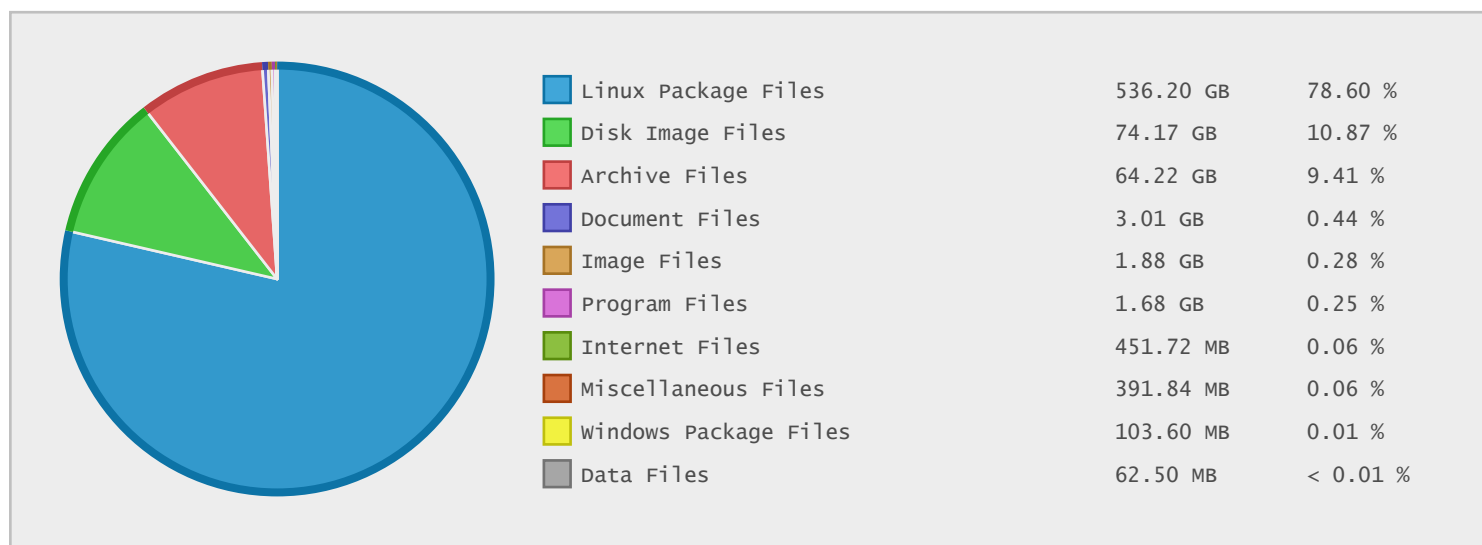

TLK-L Archive - FTP Site Statistics

Property	Value
FTP Server	ftp.tlk-l.net
Description	TLK-L Archive
Country	Ukraine
Scan Date	31/May/2014
Total Dirs	11,823
Total Files	600,322
Total Data	682.19 GB

Top 20 Directories Sorted by Disk Space

Name	Dirs	Files	Data	Data (%)
/	11823	600322	682.19 GB	100.00 %
/pub	11822	600322	682.19 GB	100.00 %
/pub/mirrors	11778	578175	678.19 GB	99.41 %
/pub/mirrors/fedora	426	292291	411.24 GB	60.28 %
/pub/mirrors/fedora/releases	399	167819	265.89 GB	38.98 %
/pub/mirrors/fedora/releases/20	398	167819	265.89 GB	38.98 %
/pub/mirrors/fedora/releases/20/Everything	238	137860	204.40 GB	29.96 %
/pub/mirrors/fedora/updates	25	124472	145.35 GB	21.31 %
/pub/mirrors/fedora/updates/20	24	124472	145.35 GB	21.31 %
/pub/mirrors/fedora-epel	211	196544	115.19 GB	16.89 %
/pub/mirrors/centos.org	194	30796	83.75 GB	12.28 %
/pub/mirrors/fedora/releases/20/Everyt...	67	45494	57.70 GB	8.46 %
/pub/mirrors/fedora/releases/20/Everyt...	67	39396	55.42 GB	8.12 %
/pub/mirrors/fedora-epel/6	28	77836	53.60 GB	7.86 %
/pub/mirrors/fedora/releases/20/Everyt...	67	38599	51.05 GB	7.48 %
/pub/mirrors/postgresql.org	6942	39052	48.22 GB	7.07 %
/pub/mirrors/centos.org/6.5	86	22252	47.74 GB	7.00 %
/pub/mirrors/fedora/releases/20/Fedora	151	29922	41.33 GB	6.06 %
/pub/mirrors/fedora/releases/20/Everyt...	33	14371	40.24 GB	5.90 %
/pub/mirrors/fedora/releases/20/Everyt...	32	14371	40.24 GB	5.90 %

Top 10 File Categories Sorted By Disk Space

Last 12 Months Modified Disk Space History

Last 10 Years Modified Disk Space History

Total:	679.72 GB
Average:	67.97 GB
Maximum:	356.42 GB
Minimum:	2.50 GB
From:	2005
To:	2014

Last 10 Years Modified File Count History

Total:	589168 Files
Average:	58917 Files
Maximum:	233606 Files
Minimum:	3777 Files
From:	2005
To:	2014

Top 10 File Extensions Sorted By Disk Space

Top 10 File Extensions Sorted By Number of Files