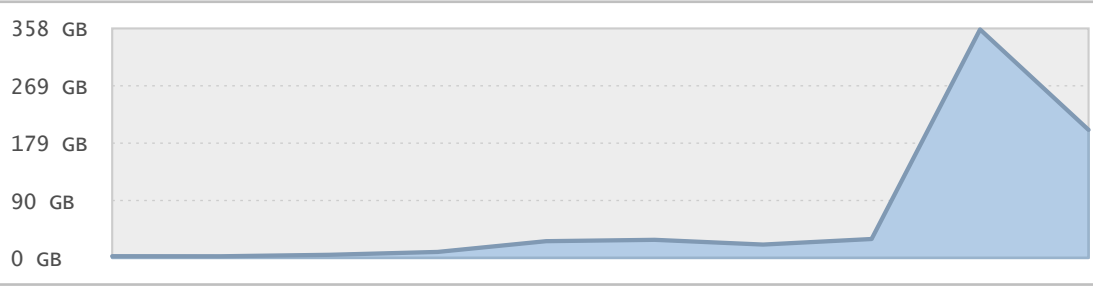

Top 10 File Categories Sorted By Disk Space

Last 12 Months Modified Disk Space History

Last 10 Years Modified Disk Space History

Total:	679.72 GB
Average:	67.97 GB
Maximum:	356.42 GB
Minimum:	2.50 GB
From:	2005
To:	2014

Last 10 Years Modified File Count History

Total:	589168 Files
Average:	58917 Files
Maximum:	233606 Files
Minimum:	3777 Files
From:	2005
To:	2014

Top 10 File Extensions Sorted By Disk Space

Top 10 File Extensions Sorted By Number of Files