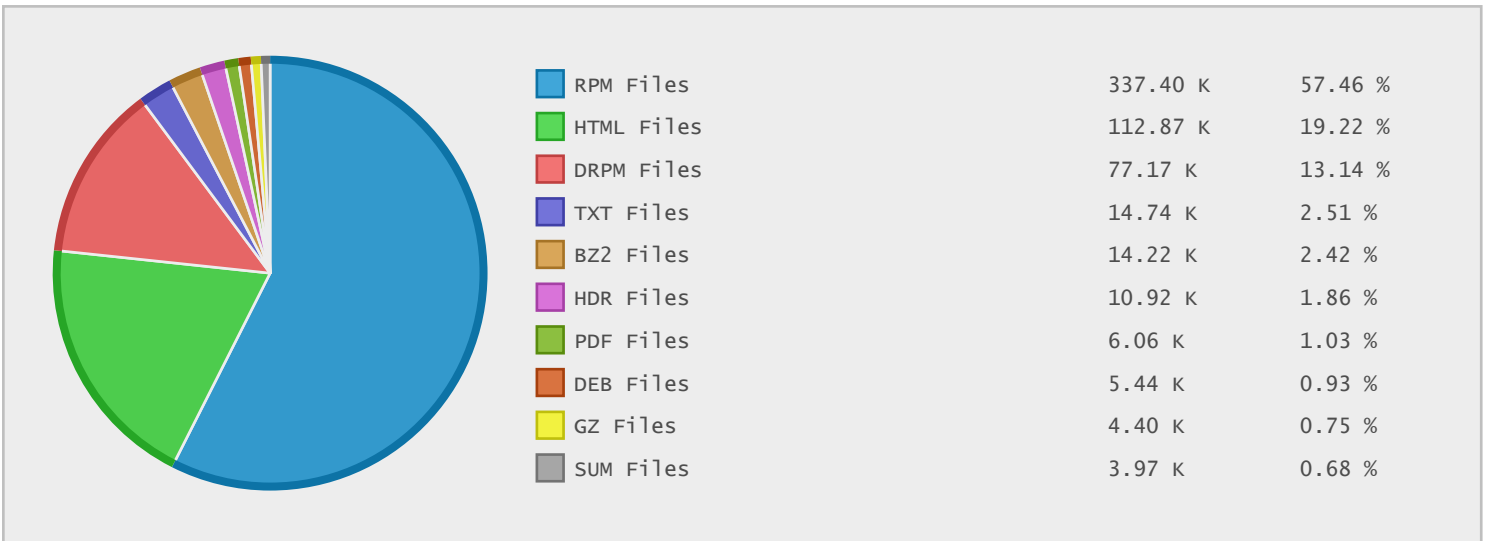

Top 10 File Categories Sorted By Disk Space

Last 12 Months Modified Disk Space History

Last 10 Years Modified Disk Space History

Total:	679.72 GB
Average:	67.97 GB
Maximum:	356.42 GB
Minimum:	2.50 GB
From:	2005
To:	2014

Last 10 Years Modified File Count History

Total:	589168 Files
Average:	58917 Files
Maximum:	233606 Files
Minimum:	3777 Files
From:	2005
To:	2014

Top 10 File Extensions Sorted By Disk Space

Top 10 File Extensions Sorted By Number of Files