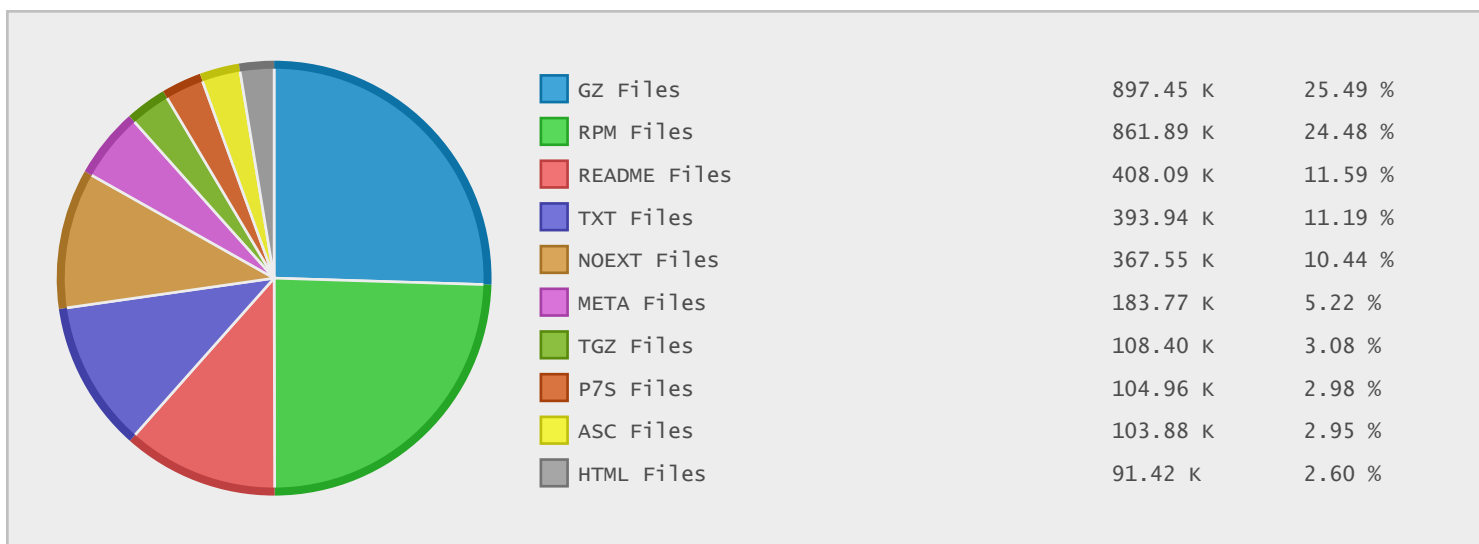

Top 10 File Extensions Sorted By Number of Files