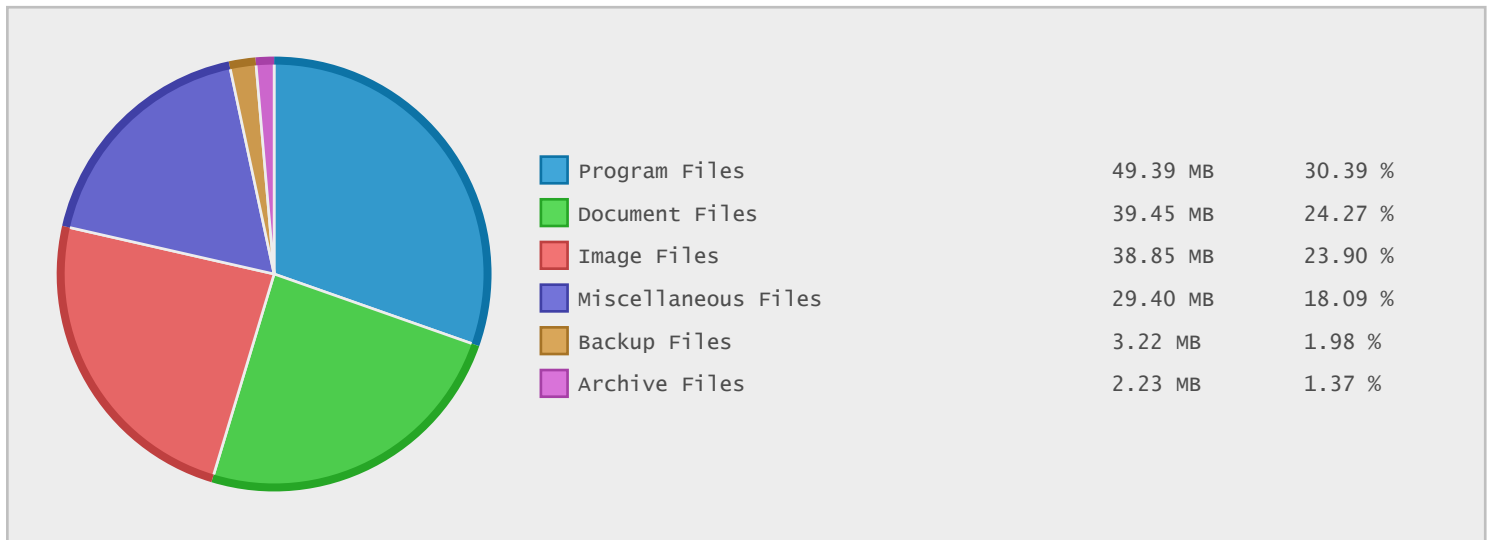

TEAC Software Archive - FTP Site Statistics

Property	Value
FTP Server	ftp.tsc.teac.co.jp
Description	TEAC Software Archive
Country	Japan
Scan Date	05/Sep/2014
Total Dirs	34
Total Files	219
Total Data	162.53 MB

Top 20 Directories Sorted by Disk Space

Name	Dirs	Files	Data	Data (%)
/	34	219	162.53 MB	100.00 %
/pub	31	219	162.53 MB	100.00 %
/pub/products	20	123	102.86 MB	63.28 %
/pub/DOSV	4	86	59.35 MB	36.52 %
/pub/DOSV/win95	0	82	58.59 MB	36.05 %
/pub/products/photos	14	98	38.85 MB	23.90 %
/pub/products/dots	0	5	36.67 MB	22.56 %
/pub/products/solution	1	12	27.16 MB	16.71 %
/pub/products/solution/adic	0	7	26.04 MB	16.02 %
/pub/products/photos/etc	0	29	10.86 MB	6.68 %
/pub/products/photos/cd-r	0	23	9.67 MB	5.95 %
/pub/products/photos/cd-pro	0	6	3.39 MB	2.08 %
/pub/products/photos/dosv	0	10	3.10 MB	1.91 %
/pub/products/photos/cd-rom	0	4	2.95 MB	1.82 %
/pub/products/photos/dvd-multi	0	5	2.32 MB	1.43 %
/pub/products/photos/flash	0	5	2.28 MB	1.40 %
/pub/products/photos/peri	0	2	1.20 MB	0.74 %
/pub/products/photos/p55	0	2	953.28 KB	0.57 %
/pub/products/photos/cdrw-dvd	0	5	758.86 KB	0.46 %
/pub/products/photos/mediadrive	0	4	517.00 KB	0.31 %

Top 10 File Categories Sorted By Disk Space