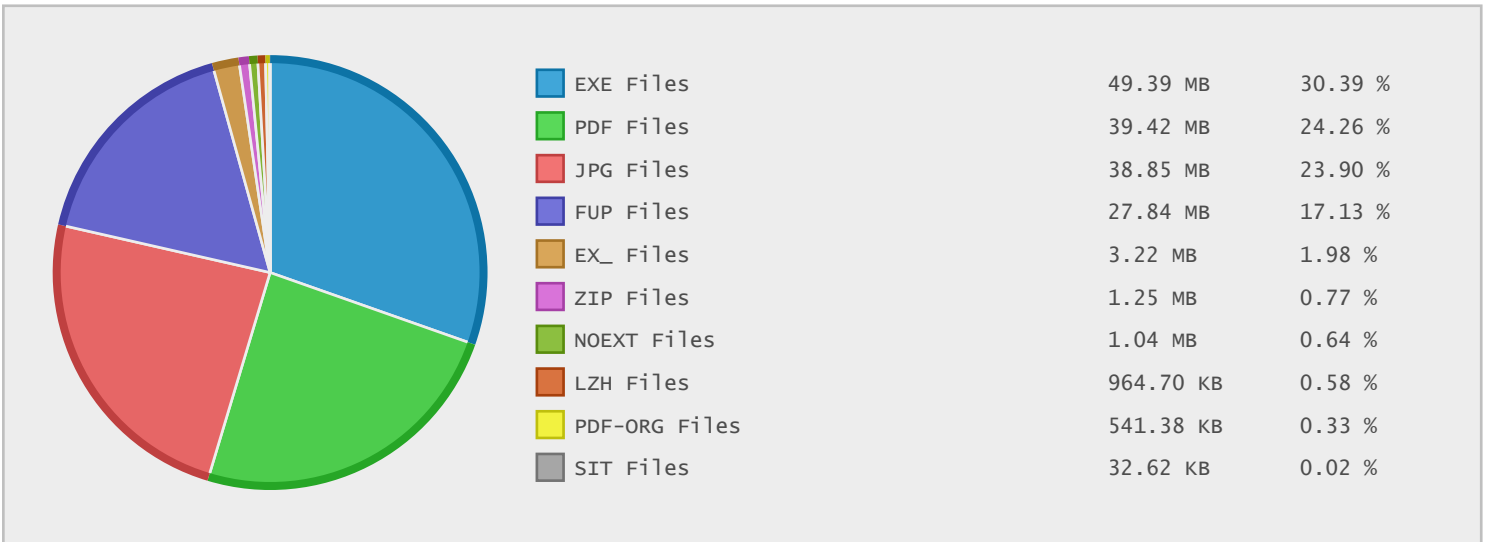

Top 10 File Extensions Sorted By Disk Space