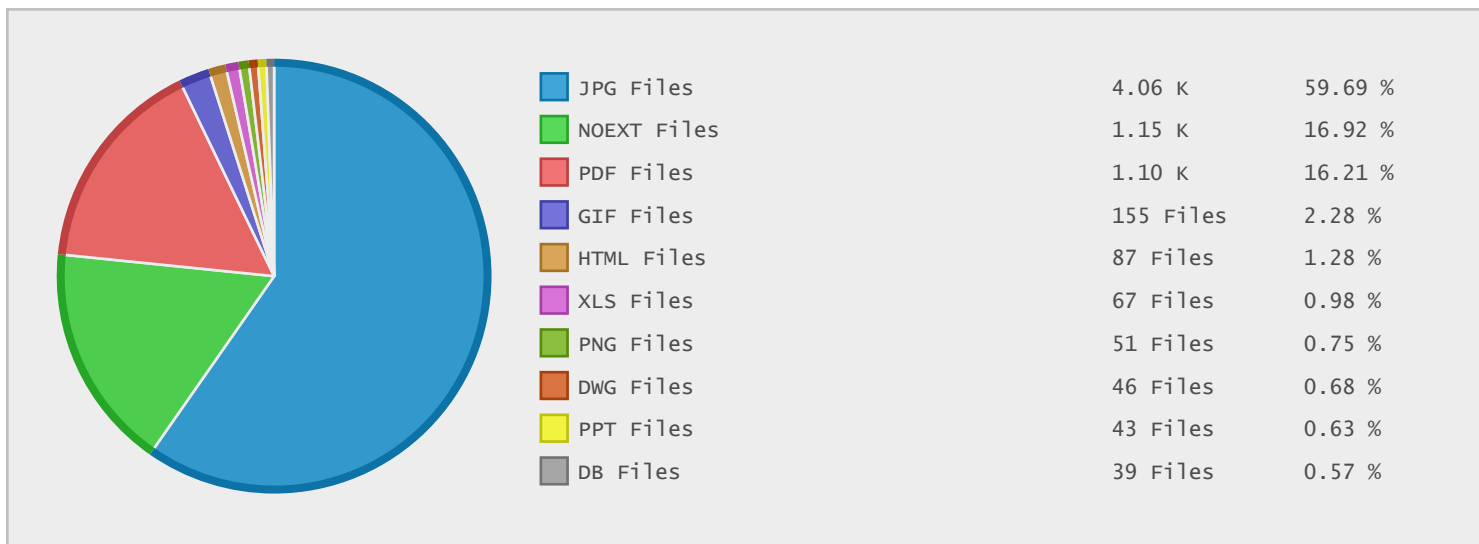

Top 10 File Categories Sorted By Disk Space

Last 12 Months Modified Disk Space History

Last 10 Years Modified Disk Space History

Total:	83.14 GB
Average:	8.31 GB
Maximum:	26.53 GB
Minimum:	0.00 GB
From:	2006
To:	2015

Last 10 Years Modified File Count History

Total:	7249 Files
Average:	725 Files
Maximum:	2551 Files
Minimum:	0 Files
From:	2006
To:	2015

Top 10 File Extensions Sorted By Disk Space

Top 10 File Extensions Sorted By Number of Files

Top 10 File Categories Sorted by Disk Space

Category	Files	Data	Data (%)
Archive Files	42	36.03 GB	43.33 %
Miscellaneous Files	1186	14.56 GB	17.52 %
Image Files	4307	10.42 GB	12.53 %
Video Files	44	8.98 GB	10.80 %
Document Files	1279	7.61 GB	9.15 %
Music Files	32	2.41 GB	2.90 %
Disk Image Files	1	1.43 GB	1.73 %
Internet Files	92	757.71 MB	0.89 %
Data Files	205	506.80 MB	0.60 %
Program Files	5	447.44 MB	0.53 %