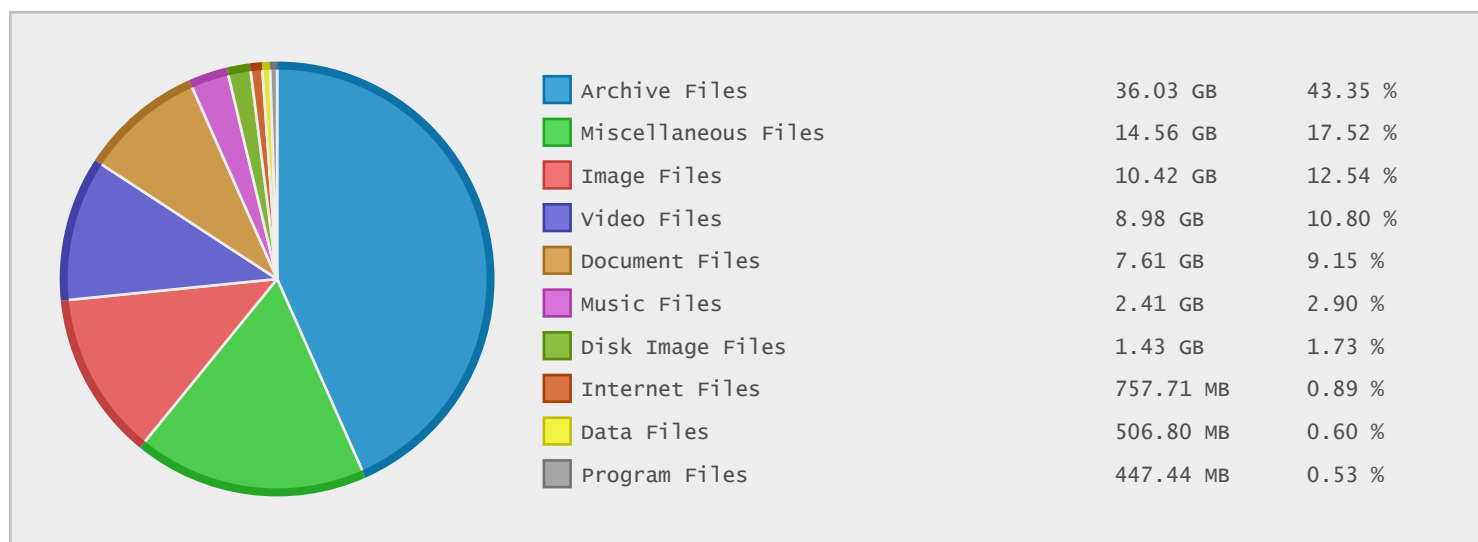

Graz University of Technology - FTP Site Statistics

Property	Value
FTP Server	ftp.tu-graz.ac.at
Description	Graz University of Technology
Country	Austria
Scan Date	21/May/2015
Total Dirs	1,002
Total Files	7,249
Total Data	83.14 GB

Top 10 File Categories Sorted By Disk Space

Last 12 Months Modified Disk Space History

Last 10 Years Modified Disk Space History

Total:	83.14 GB
Average:	8.31 GB
Maximum:	26.53 GB
Minimum:	0.00 GB
From:	2006
To:	2015

Last 10 Years Modified File Count History

Total:	7249 Files
Average:	725 Files
Maximum:	2551 Files
Minimum:	0 Files
From:	2006
To:	2015

Top 10 File Extensions Sorted By Disk Space

Top 10 File Extensions Sorted By Number of Files