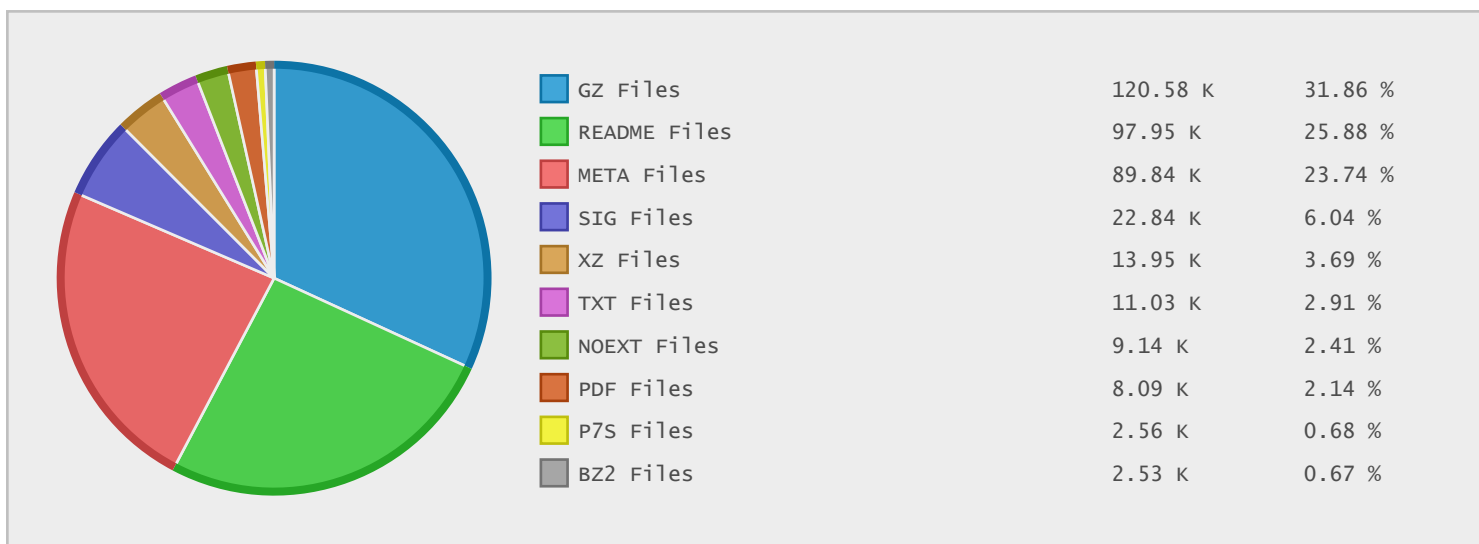

Top 10 File Categories Sorted By Disk Space

Last 12 Months Modified Disk Space History

Last 10 Years Modified Disk Space History

Total:	146.26 GB
Average:	14.63 GB
Maximum:	64.28 GB
Minimum:	2.12 GB
From:	2006
To:	2015

Last 10 Years Modified File Count History

Total:	326696 Files
Average:	32670 Files
Maximum:	60667 Files
Minimum:	15687 Files
From:	2006
To:	2015

Top 10 File Extensions Sorted By Disk Space

Top 10 File Extensions Sorted By Number of Files