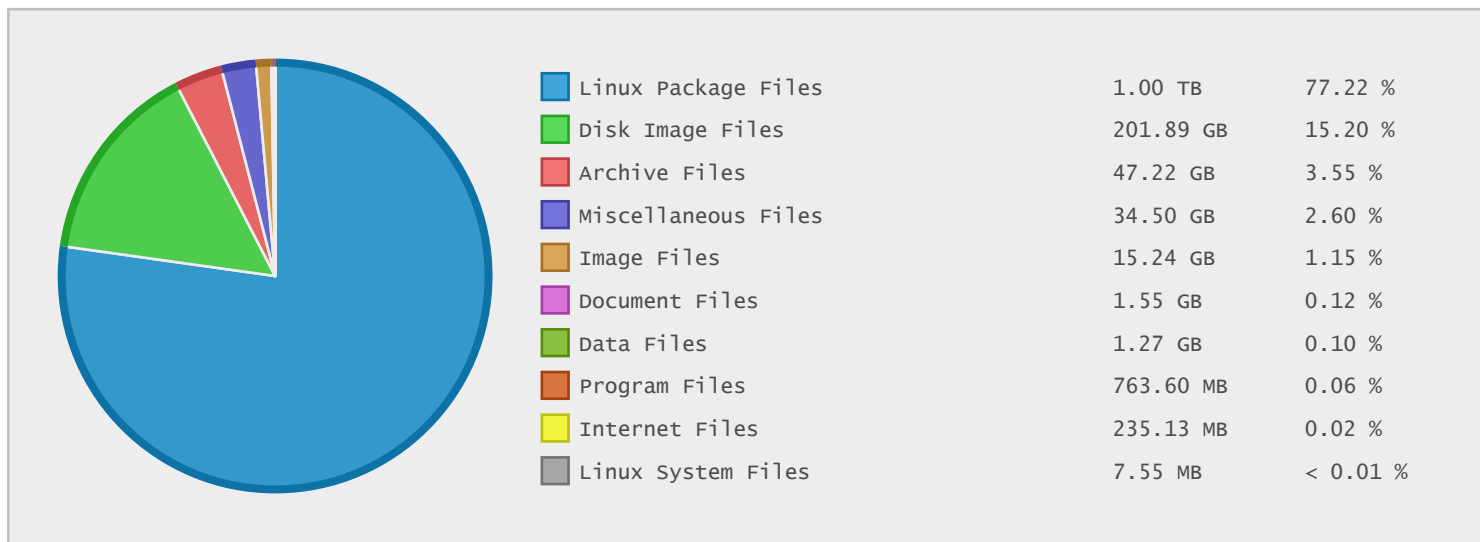

Top 20 Directories Sorted by Disk Space

Name	Dirs	Files	Data	Data (%)
/	3397	1280465	1.30 TB	100.00 %
/mirrors	3361	1280424	1.30 TB	99.92 %
/mirrors/fedora	3060	1213265	1.14 TB	87.80 %
/mirrors/fedora/linux	3059	1213264	1.14 TB	87.79 %
/mirrors/fedora/linux/releases	1789	481137	742.52 GB	55.89 %
/mirrors/fedora/linux/releases/22	571	191378	302.97 GB	22.80 %
/mirrors/fedora/linux/updates	331	221146	253.62 GB	19.09 %
/mirrors/fedora/linux/releases/22/Ever...	245	158831	248.31 GB	18.69 %
/mirrors/fedora/linux/releases/21	340	115477	167.06 GB	12.57 %
/mirrors/centos	299	67159	161.03 GB	12.12 %
/mirrors/fedora/linux/releases/20	223	107151	160.38 GB	12.07 %
/mirrors/fedora/linux/development	119	99052	137.09 GB	10.32 %
/mirrors/fedora/linux/development/22	118	99052	137.09 GB	10.32 %
/mirrors/fedora/linux/releases/21/Ever...	106	94748	127.14 GB	9.57 %
/mirrors/fedora/linux/updates/20	15	108032	115.57 GB	8.70 %
/mirrors/fedora/linux/releases/20/Ever...	106	85479	114.00 GB	8.58 %
/mirrors/fedora/linux/releases/test	641	67121	112.10 GB	8.44 %
/mirrors/fedora/linux/updates/21	98	85354	74.48 GB	5.61 %
/mirrors/fedora/linux/releases/22/Ever...	69	52379	71.23 GB	5.36 %
/mirrors/fedora/linux/releases/22/Ever...	69	45273	66.76 GB	5.03 %

Top 10 File Categories Sorted By Disk Space