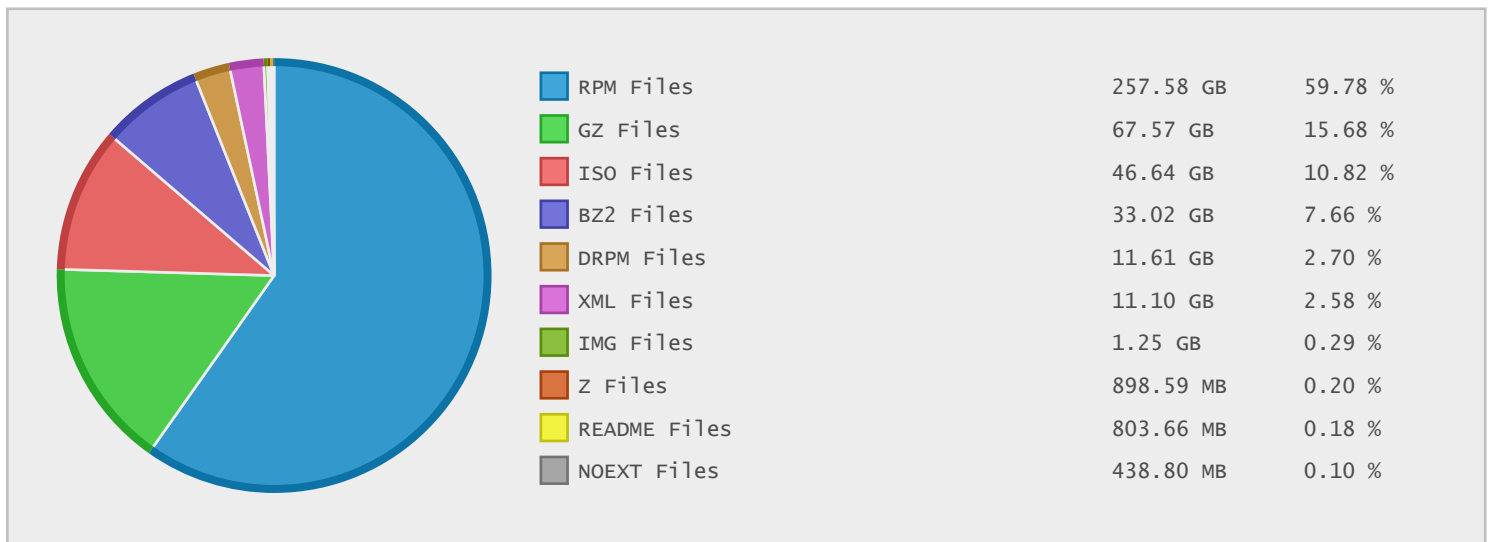

Top 10 File Categories Sorted By Disk Space

Last 12 Months Modified Disk Space History

Last 10 Years Modified Disk Space History

Last 10 Years Modified File Count History

Top 10 File Extensions Sorted By Disk Space

Top 10 File Extensions Sorted By Number of Files

Top 10 File Categories Sorted by Disk Space

Category	Files	Data	Data (%)
Linux Package Files	158902	269.20 GB	62.11 %
Archive Files	337848	102.61 GB	23.68 %
Disk Image Files	53	46.78 GB	10.79 %
Document Files	267103	11.93 GB	2.75 %
Image Files	304	1.26 GB	0.29 %
Miscellaneous Files	202416	734.69 MB	0.17 %
Internet Files	72136	391.90 MB	0.09 %
Data Files	5471	247.13 MB	0.06 %
Development Files	54101	211.38 MB	0.05 %
Program Files	160	66.03 MB	0.01 %