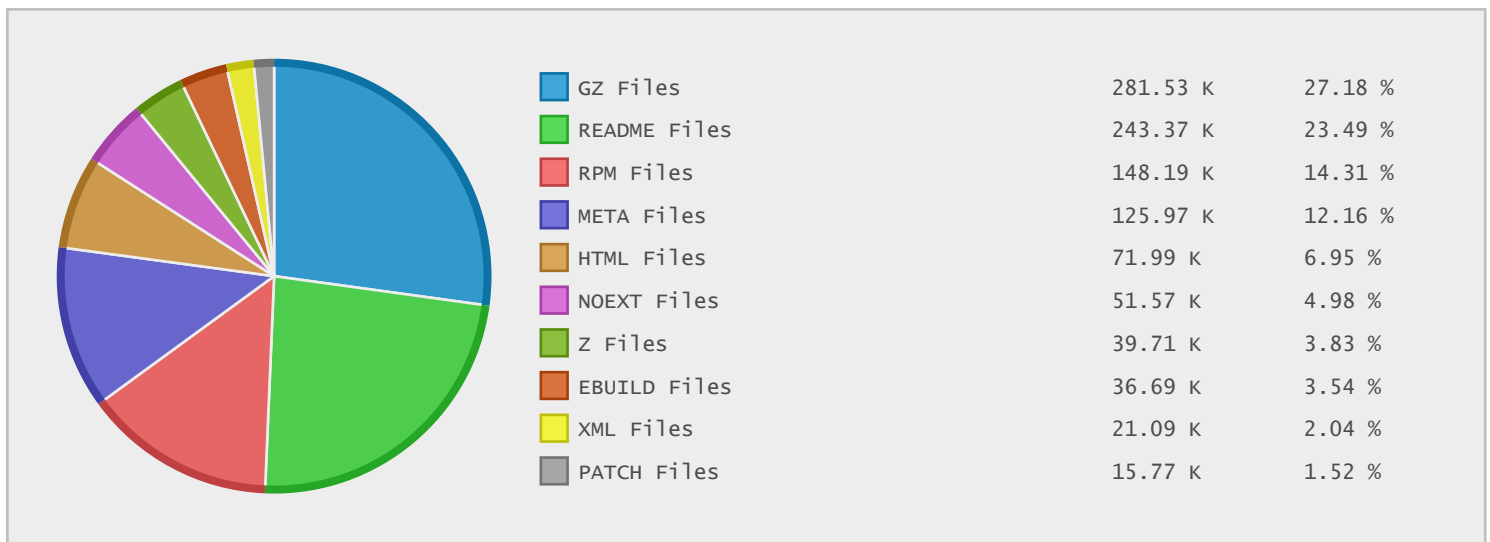

Top 10 File Categories Sorted By Disk Space

Last 12 Months Modified Disk Space History

Last 10 Years Modified Disk Space History

Last 10 Years Modified File Count History

Top 10 File Extensions Sorted By Disk Space

Top 10 File Extensions Sorted By Number of Files

Top 10 File Categories Sorted by Disk Space

Category	Files	Data	Data (%)
Linux Package Files	158902	269.20 GB	62.11 %
Archive Files	337848	102.61 GB	23.68 %
Disk Image Files	53	46.78 GB	10.79 %
Document Files	267103	11.93 GB	2.75 %
Image Files	304	1.26 GB	0.29 %
Miscellaneous Files	202416	734.69 MB	0.17 %
Internet Files	72136	391.90 MB	0.09 %
Data Files	5471	247.13 MB	0.06 %
Development Files	54101	211.38 MB	0.05 %
Program Files	160	66.03 MB	0.01 %