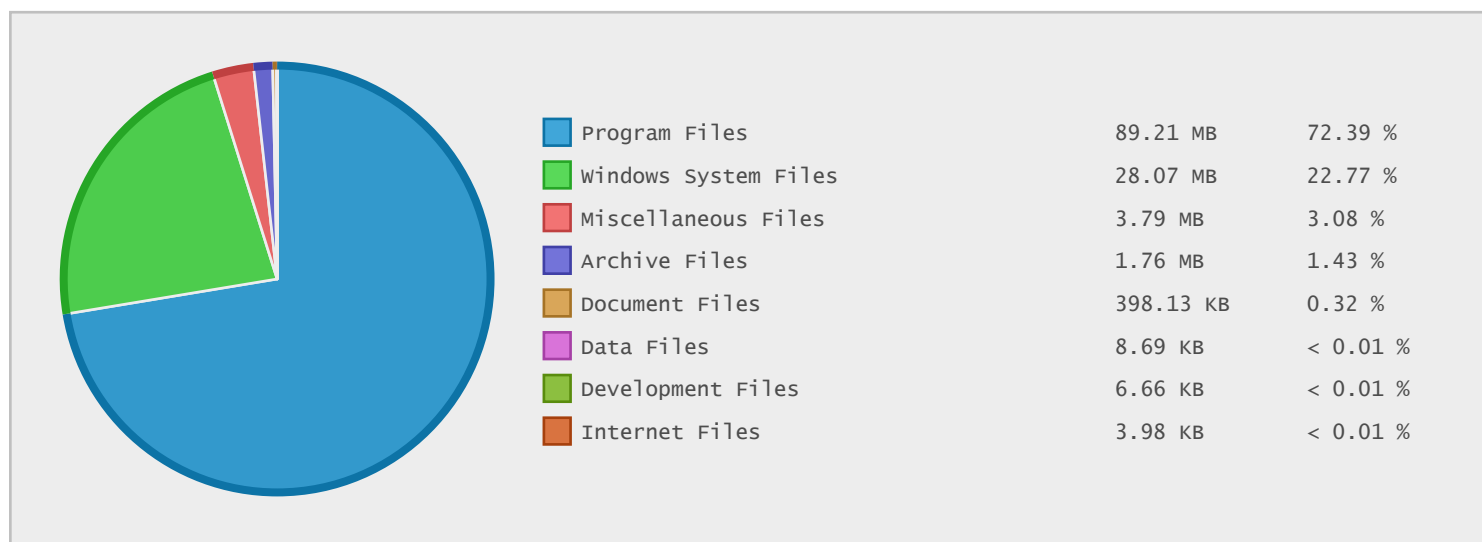

University of Granada - FTP Site Statistics

Property	Value
FTP Server	ftp.ugr.es
Description	University of Granada
Country	Spain
Scan Date	30/Apr/2014
Total Dirs	27
Total Files	116
Total Data	123.24 MB

Top 20 Directories Sorted by Disk Space

Name	Dirs	Files	Data	Data (%)
/	27	116	123.24 MB	100.00 %
/pub	26	116	123.24 MB	100.00 %
/pub/windows	11	73	93.61 MB	75.96 %
/pub/windows/internet	8	67	89.00 MB	72.22 %
/pub/windows/internet/www	2	51	79.02 MB	64.12 %
/pub/windows/internet/www/ie40SP1	0	38	25.75 MB	20.89 %
/pub/temporal	1	2	23.96 MB	19.45 %
/pub/temporal/babylon	0	1	23.95 MB	19.44 %
/pub/windows/internet/mail	0	4	6.69 MB	5.43 %
/pub/windows/internet/www/ie40_w3x	0	8	5.29 MB	4.29 %
/pub/servers	0	2	5.22 MB	4.24 %
/pub/windows/FTP	1	6	4.61 MB	3.74 %
/pub/windows/internet/telnet	0	6	1.32 MB	1.07 %
/pub/windows/FTP/nicoftp	0	3	1.29 MB	1.05 %
/pub/windows/internet/ftp	0	4	1.03 MB	0.83 %
/pub/windows/internet/ftpd	0	1	556.00 KB	0.44 %
/pub/documentos	2	8	437.20 KB	0.35 %
/pub/windows/internet/archie	0	1	409.00 KB	0.32 %
/pub/documentos/impresos	0	6	365.13 KB	0.29 %
/pub/documentos/cursos	0	2	72.06 KB	0.06 %

Top 10 File Categories Sorted By Disk Space