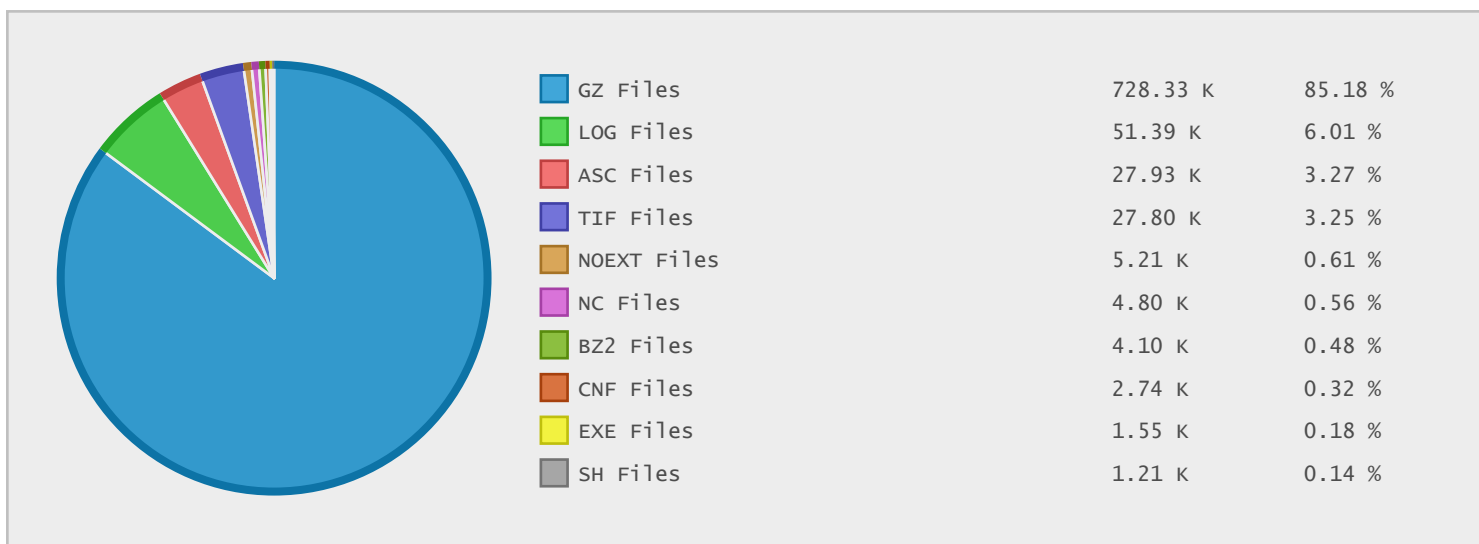

Top 10 File Categories Sorted By Disk Space

Last 12 Months Modified Disk Space History

Last 10 Years Modified Disk Space History

Total:	679.00 GB
Average:	67.90 GB
Maximum:	407.20 GB
Minimum:	0.76 GB
From:	2006
To:	2015

Last 10 Years Modified File Count History

Total:	593874 Files
Average:	59387 Files
Maximum:	279099 Files
Minimum:	15 Files
From:	2006
To:	2015

Top 10 File Extensions Sorted By Disk Space

Top 10 File Extensions Sorted By Number of Files