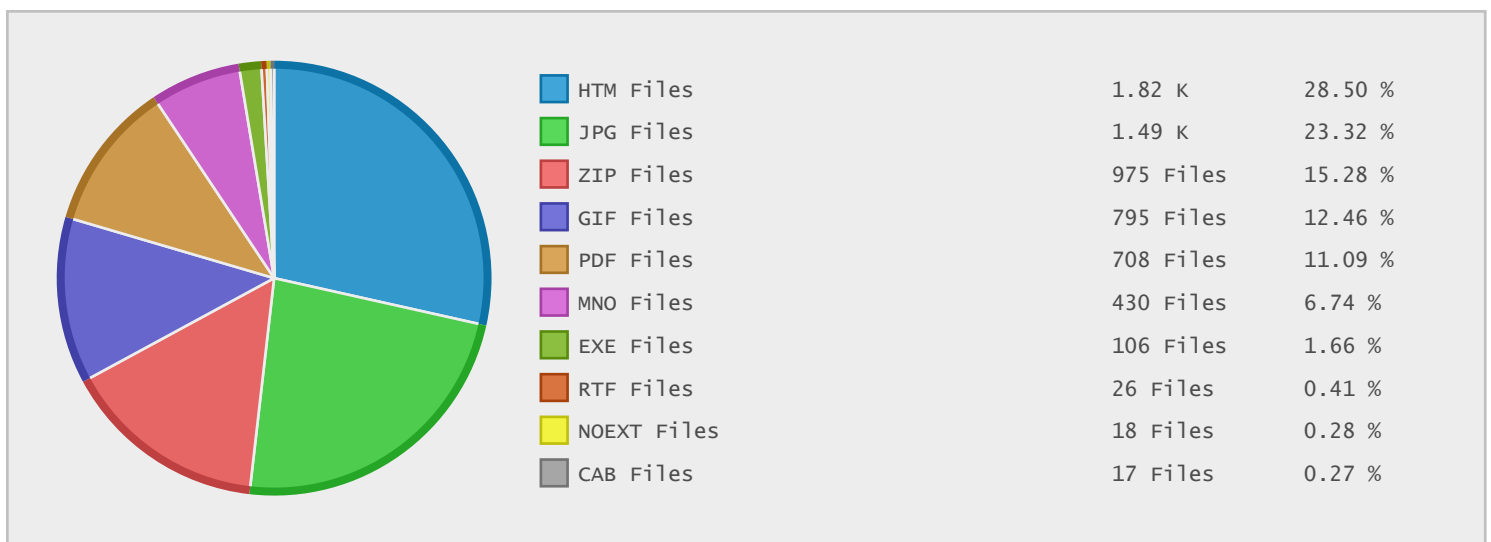

Top 10 File Categories Sorted By Disk Space

Last 12 Months Modified Disk Space History

Last 10 Years Modified Disk Space History

Last 10 Years Modified File Count History

Top 10 File Extensions Sorted By Disk Space

Top 10 File Extensions Sorted By Number of Files

Top 10 File Categories Sorted by Disk Space

Category	Files	Data	Data (%)
Program Files	120	4.83 GB	81.38 %
Archive Files	989	357.25 MB	5.87 %
Document Files	770	254.02 MB	4.18 %
Windows Package Files	7	229.49 MB	3.77 %
Miscellaneous Files	474	146.52 MB	2.41 %
Windows System Files	26	51.74 MB	0.85 %
Image Files	2304	40.58 MB	0.67 %
Data Files	65	17.09 MB	0.28 %
Video Files	9	13.57 MB	0.22 %
Backup Files	7	12.79 MB	0.21 %