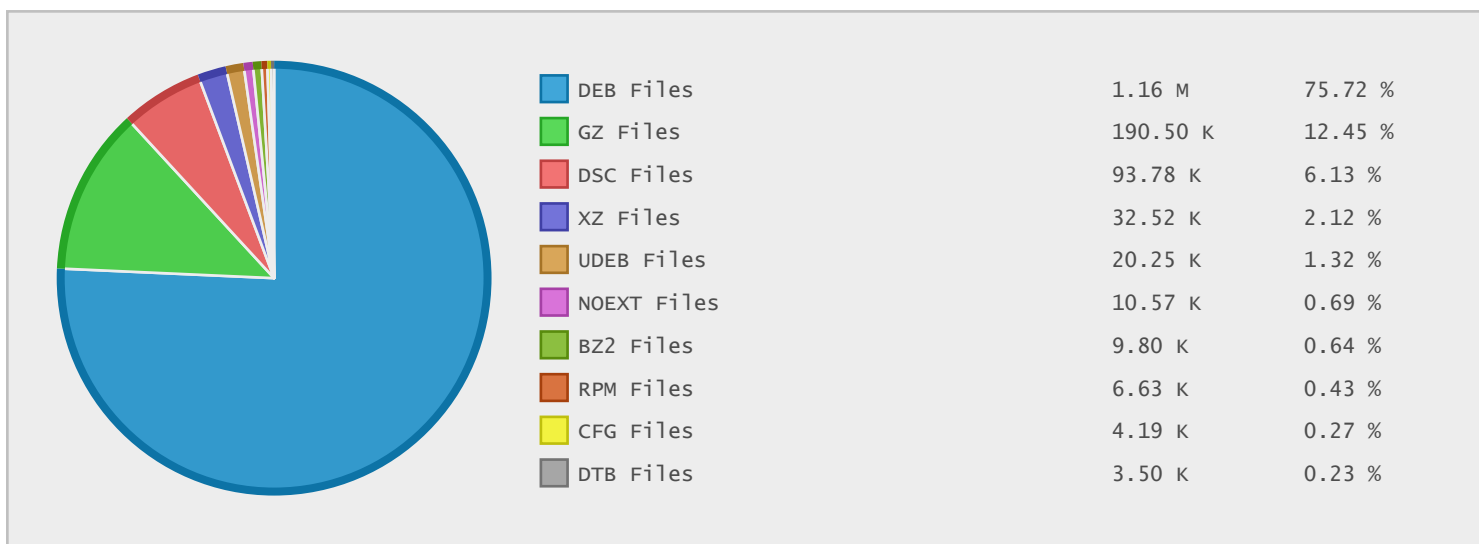

Top 10 File Extensions Sorted By Number of Files