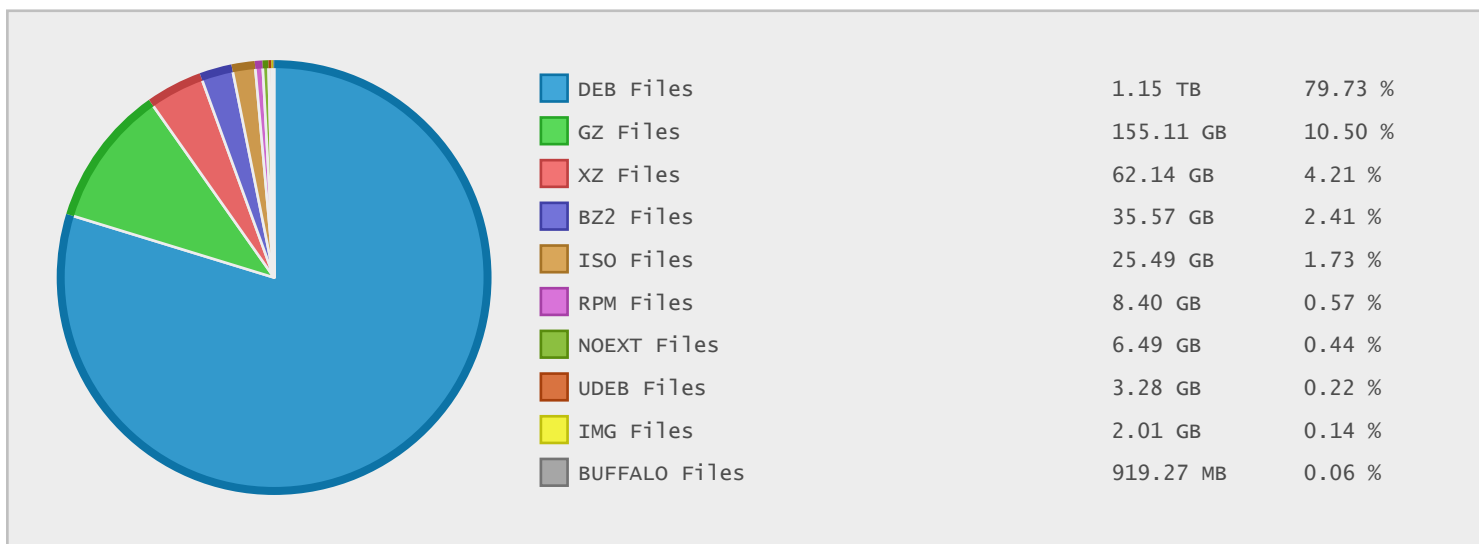

### Last 10 Years Modified Disk Space History

Total:	1474.13 GB
Average:	147.41 GB
Maximum:	552.42 GB
Minimum:	2.09 GB
From:	2006
To:	2015

### Last 10 Years Modified File Count History

Total:	1534333 ...
Average:	153433 Files
Maximum:	517021 Files
Minimum:	5503 Files
From:	2006
To:	2015

### Top 10 File Extensions Sorted By Disk Space