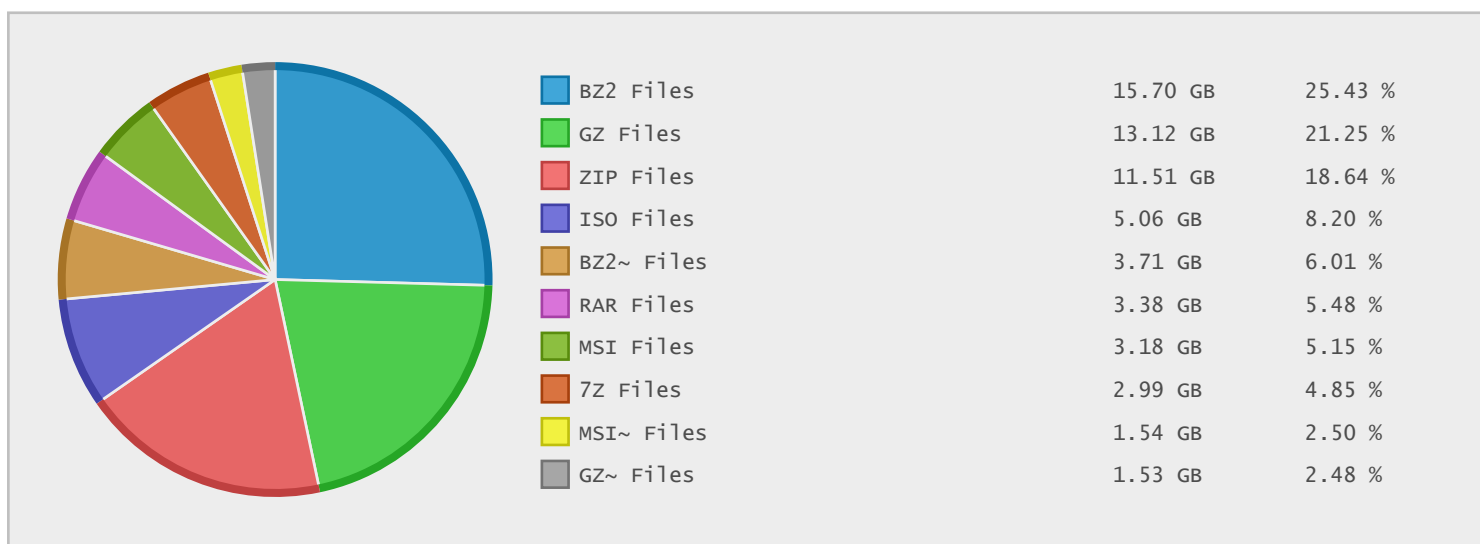

Top 10 File Categories Sorted By Disk Space

Last 12 Months Modified Disk Space History

Last 10 Years Modified Disk Space History

Last 10 Years Modified File Count History

Top 10 File Extensions Sorted By Disk Space

Top 10 File Extensions Sorted By Number of Files

Top 10 File Categories Sorted by Disk Space

Category	Files	Data	Data (%)
Archive Files	7182	49.35 GB	71.61 %
Miscellaneous Files	429	7.86 GB	11.40 %
Disk Image Files	10	5.25 GB	7.61 %
Windows Package Files	39	3.18 GB	4.62 %
Linux Package Files	320	1.31 GB	1.90 %
Program Files	73	820.43 MB	1.16 %
Music Files	10	688.54 MB	0.98 %
Internet Files	46	350.13 MB	0.50 %
Document Files	342	95.31 MB	0.14 %
Data Files	6249	37.03 MB	0.05 %