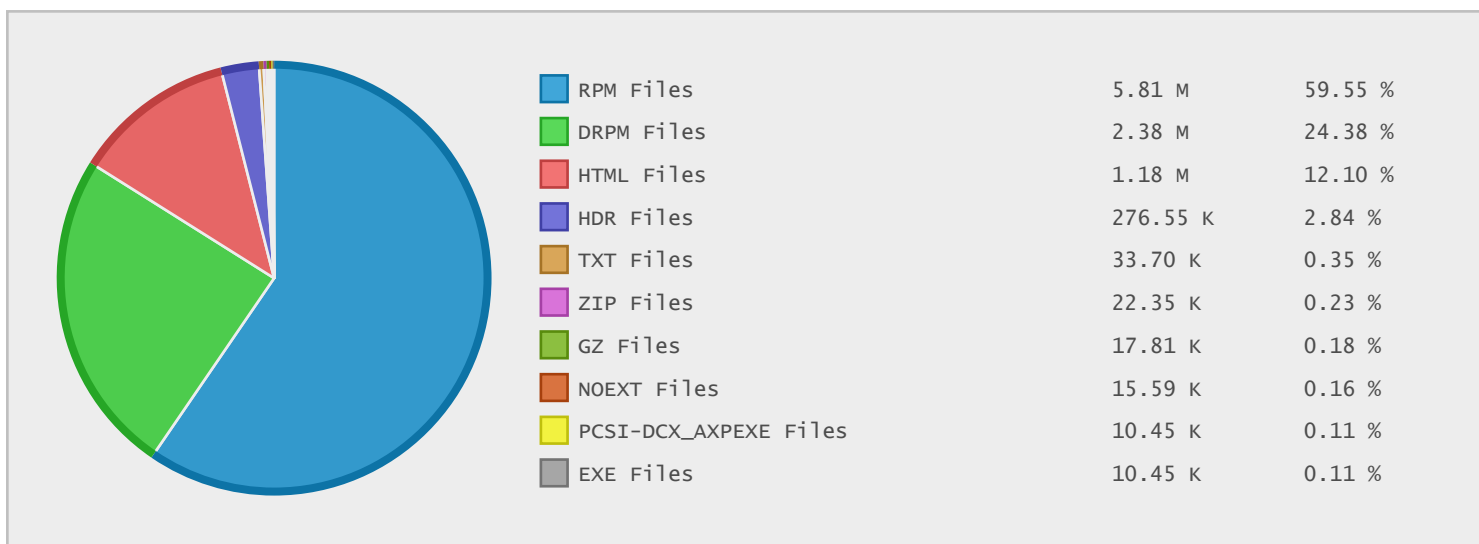

Top 10 File Extensions Sorted By Number of Files