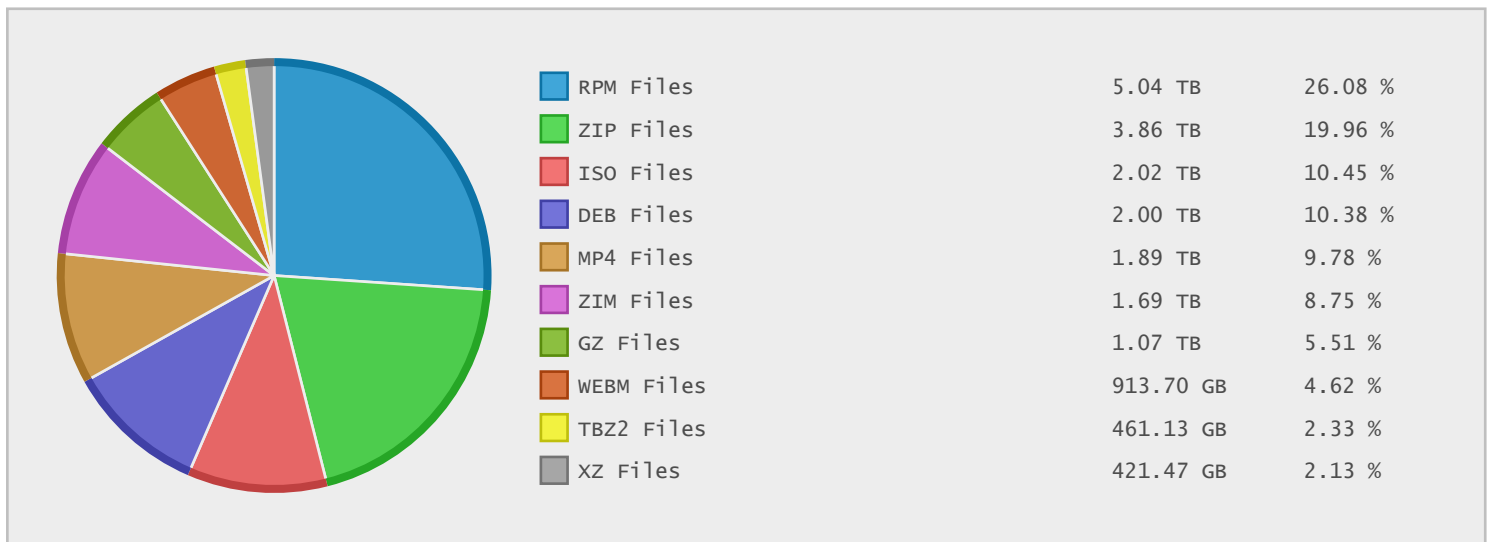

Top 10 File Categories Sorted By Disk Space

Last 12 Months Modified Disk Space History

Last 10 Years Modified Disk Space History

Last 10 Years Modified File Count History

Top 10 File Extensions Sorted By Disk Space

Top 10 File Extensions Sorted By Number of Files

Top 10 File Categories Sorted by Disk Space

Category	Files	Data	Data (%)
Linux Package Files	4104175	7.13 TB	32.57 %
Archive Files	1368021	6.49 TB	29.63 %
Video Files	11871	3.14 TB	14.35 %
Disk Image Files	6029	2.21 TB	10.10 %
Data Files	541175	1.76 TB	8.02 %
Music Files	9019	476.85 GB	2.13 %
Program Files	6125	267.88 GB	1.19 %
Internet Files	1259112	161.79 GB	0.72 %
Miscellaneous Files	1586802	157.12 GB	0.70 %
Image Files	36771	90.33 GB	0.40 %