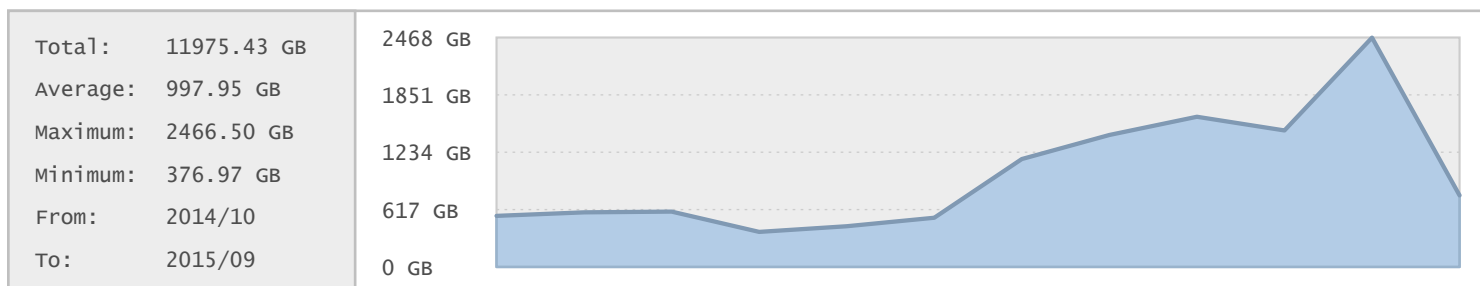

Last 12 Months Modified Disk Space History