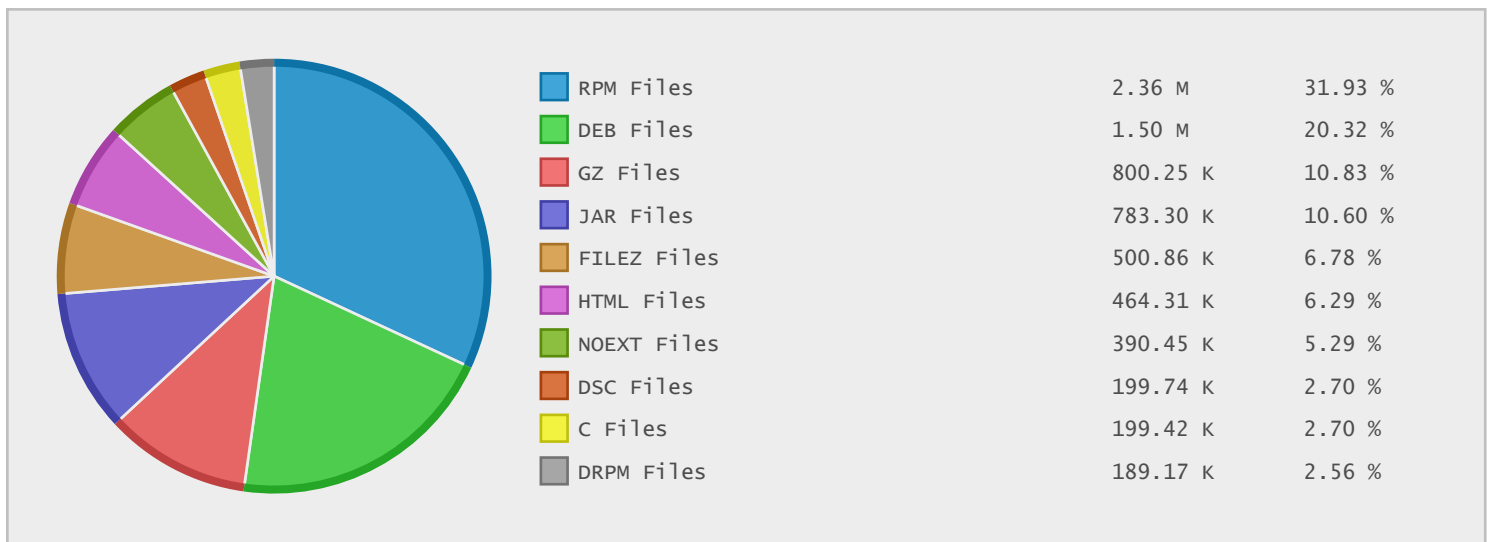

Top 10 File Categories Sorted By Disk Space

Last 12 Months Modified Disk Space History

Last 10 Years Modified Disk Space History

Last 10 Years Modified File Count History

Top 10 File Extensions Sorted By Disk Space

Top 10 File Extensions Sorted By Number of Files

Top 10 File Categories Sorted by Disk Space

Category	Files	Data	Data (%)
Linux Package Files	4104175	7.13 TB	32.57 %
Archive Files	1368021	6.49 TB	29.63 %
Video Files	11871	3.14 TB	14.35 %
Disk Image Files	6029	2.21 TB	10.10 %
Data Files	541175	1.76 TB	8.02 %
Music Files	9019	476.85 GB	2.13 %
Program Files	6125	267.88 GB	1.19 %
Internet Files	1259112	161.79 GB	0.72 %
Miscellaneous Files	1586802	157.12 GB	0.70 %
Image Files	36771	90.33 GB	0.40 %