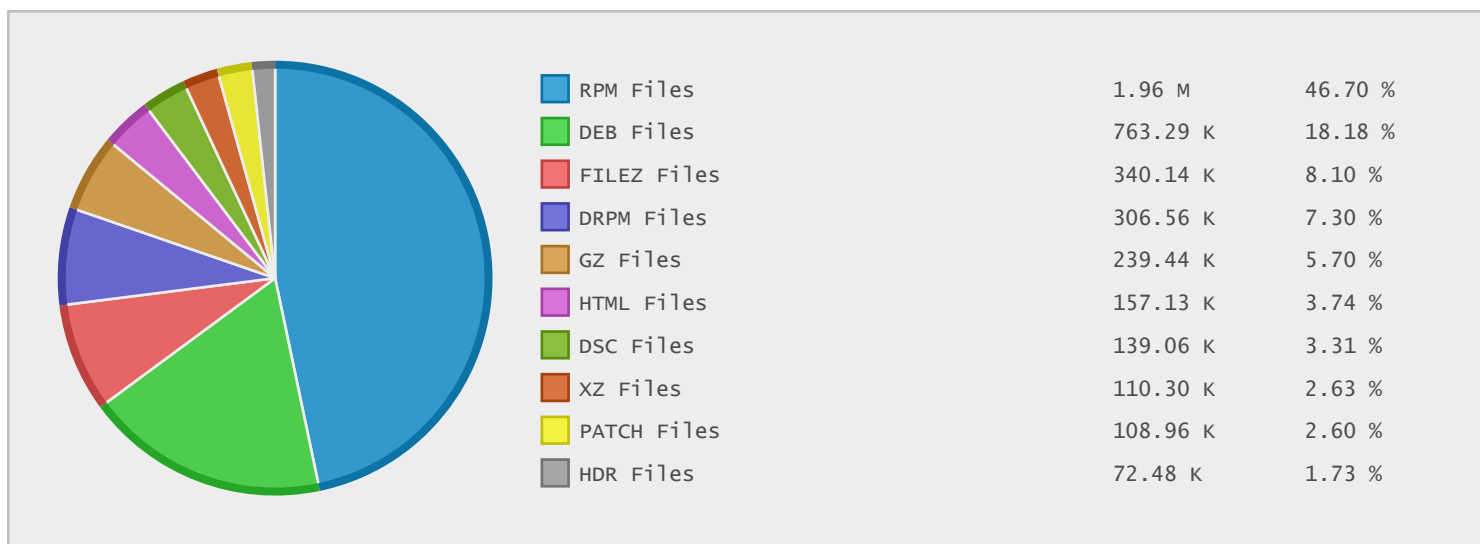

Top 10 File Extensions Sorted By Number of Files