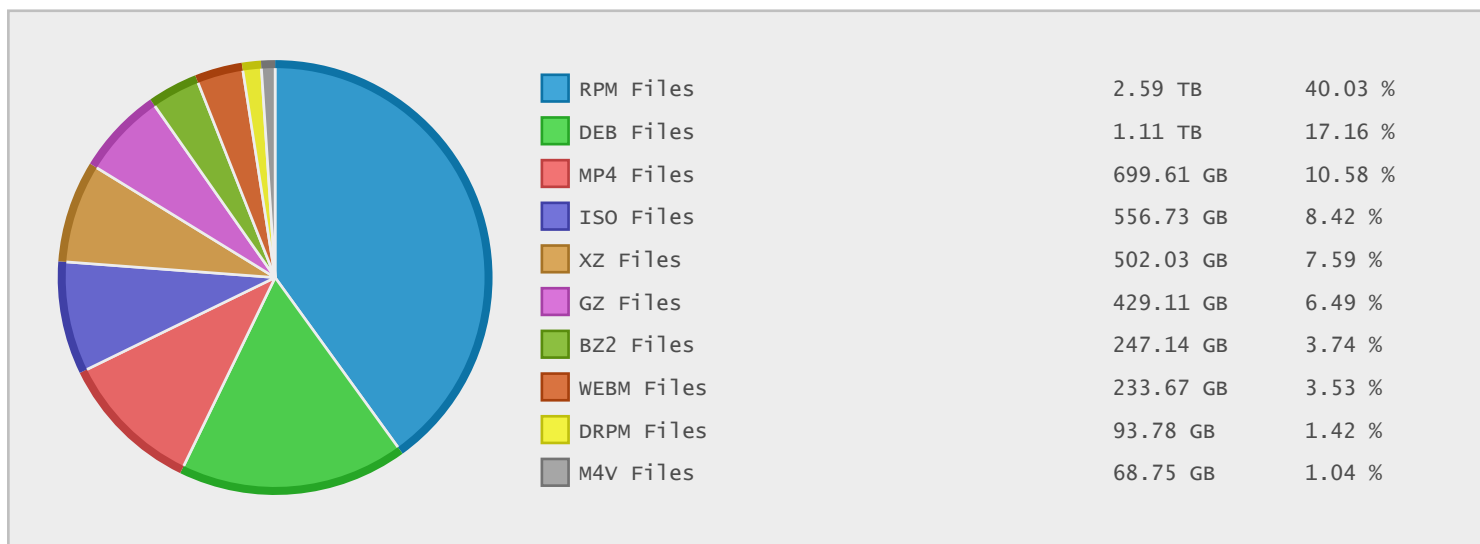

Top 10 File Extensions Sorted By Disk Space