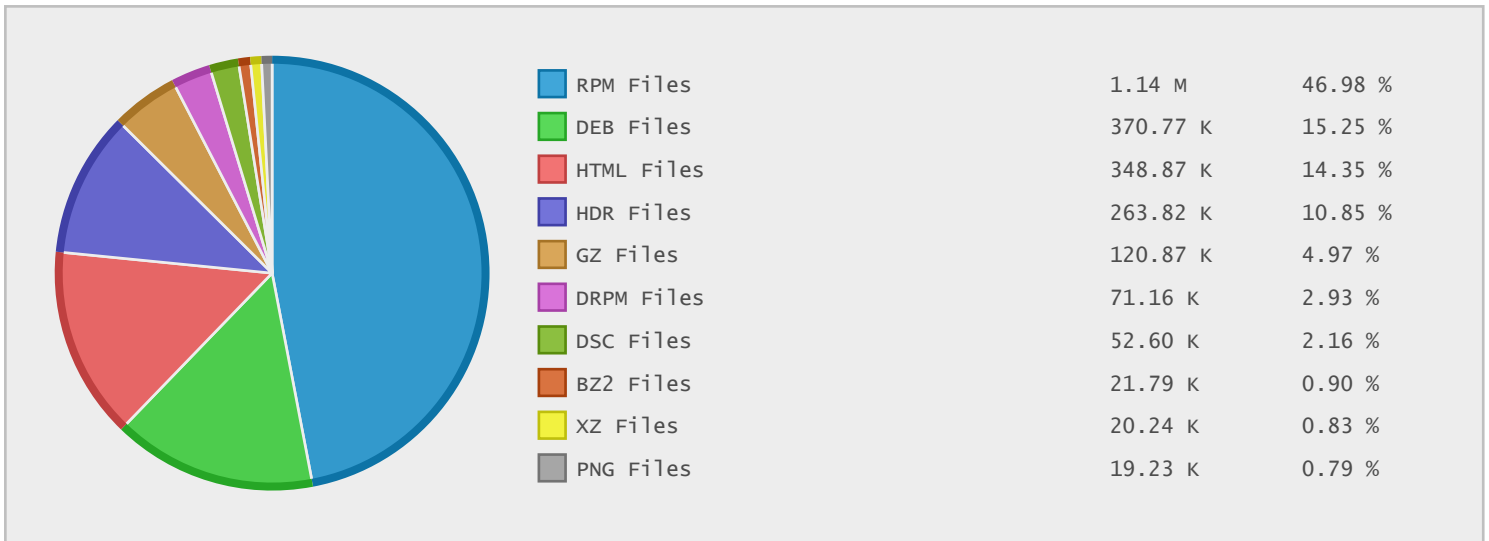

Top 20 Directories Sorted by Disk Space

Name	Dirs	Files	Data	Data (%)
/	120554	2526779	3.22 TB	100.00 %
/mirrors	120243	2486007	3.18 TB	98.63 %
/mirrors/fedora	2065	1055971	1.51 TB	46.89 %
/mirrors/fedora/linux	1550	836831	1.37 TB	42.45 %
/mirrors/dell	90117	819077	883.71 GB	26.78 %
/mirrors/dell/hardware	88388	811240	877.60 GB	26.59 %
/mirrors/debian	27493	556608	579.63 GB	17.57 %
/mirrors/debian/pool	25151	522148	569.54 GB	17.26 %
/mirrors/fedora/linux/updates	437	271536	564.85 GB	17.12 %
/mirrors/fedora/linux/releases	888	345299	545.10 GB	16.52 %
/mirrors/debian/pool/main	24487	515107	540.03 GB	16.36 %
/mirrors/fedora/linux/development	211	219988	290.85 GB	8.81 %
/mirrors/fedora/linux/releases/20	289	120946	199.12 GB	6.03 %
/mirrors/fedora/linux/development/rawhide	184	114820	188.35 GB	5.71 %
/mirrors/fedora/linux/releases/19	280	114638	179.33 GB	5.43 %
/mirrors/redhat.com	373	19979	174.68 GB	5.29 %
/mirrors/redhat.com/redhat	371	19978	174.68 GB	5.29 %
/mirrors/redhat.com/redhat/linux	370	19977	174.68 GB	5.29 %
/mirrors/redhat.com/redhat/linux/updates	368	19977	174.68 GB	5.29 %
/mirrors/redhat.com/redhat/linux/updat...	367	19977	174.68 GB	5.29 %

Top 10 File Categories Sorted By Disk Space

Last 12 Months Modified Disk Space History

Last 10 Years Modified Disk Space History

Last 10 Years Modified File Count History

Top 10 File Extensions Sorted By Disk Space

Top 10 File Extensions Sorted By Number of Files

Top 10 File Categories Sorted by Disk Space

Category	Files	Data	Data (%)
Linux Package Files	1590760	2.87 TB	89.19 %
Archive Files	172243	191.24 GB	5.80 %
Disk Image Files	173	124.71 GB	3.78 %
Image Files	30112	31.69 GB	0.96 %
Data Files	328067	3.50 GB	0.11 %
Miscellaneous Files	7677	2.81 GB	0.09 %
Internet Files	354895	1.23 GB	0.04 %
Document Files	20666	947.86 MB	0.03 %
Program Files	117	211.31 MB	< 0.01 %
Script Files	1492	99.75 MB	< 0.01 %