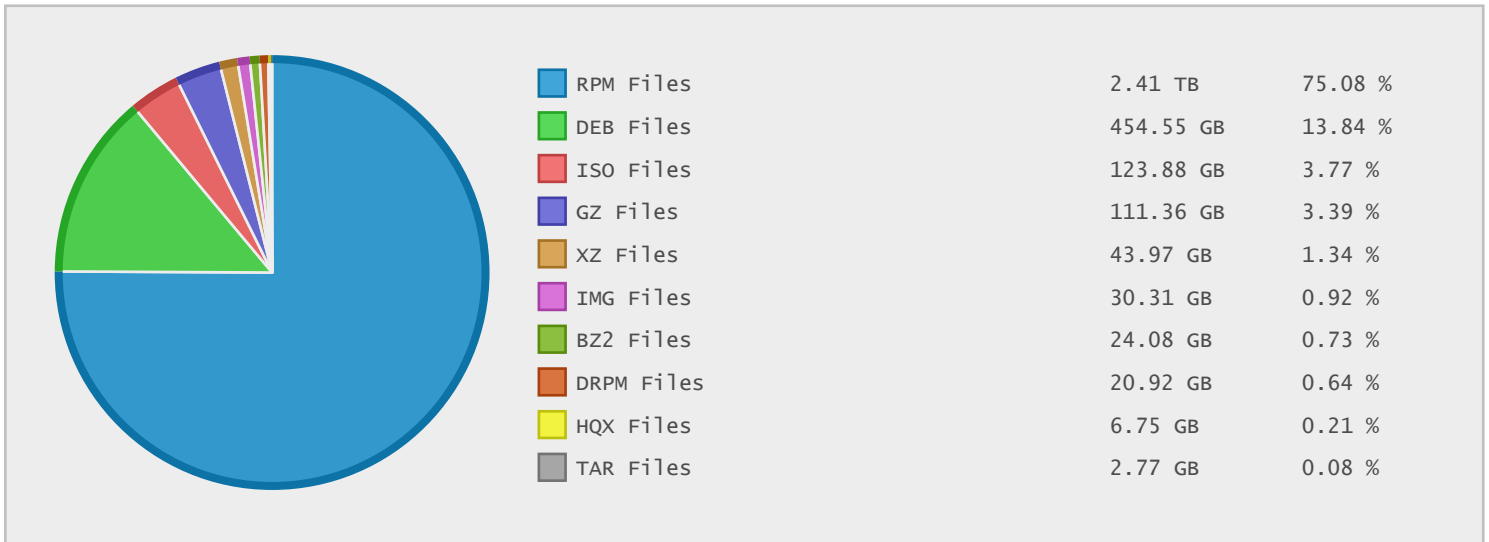

Top 20 Directories Sorted by Disk Space

Name	Dirs	Files	Data	Data (%)
/	120554	2526779	3.22 TB	100.00 %
/mirrors	120243	2486007	3.18 TB	98.63 %
/mirrors/fedora	2065	1055971	1.51 TB	46.89 %
/mirrors/fedora/linux	1550	836831	1.37 TB	42.45 %
/mirrors/dell	90117	819077	883.71 GB	26.78 %
/mirrors/dell/hardware	88388	811240	877.60 GB	26.59 %
/mirrors/debian	27493	556608	579.63 GB	17.57 %
/mirrors/debian/pool	25151	522148	569.54 GB	17.26 %
/mirrors/fedora/linux/updates	437	271536	564.85 GB	17.12 %
/mirrors/fedora/linux/releases	888	345299	545.10 GB	16.52 %
/mirrors/debian/pool/main	24487	515107	540.03 GB	16.36 %
/mirrors/fedora/linux/development	211	219988	290.85 GB	8.81 %
/mirrors/fedora/linux/releases/20	289	120946	199.12 GB	6.03 %
/mirrors/fedora/linux/development/rawhide	184	114820	188.35 GB	5.71 %
/mirrors/fedora/linux/releases/19	280	114638	179.33 GB	5.43 %
/mirrors/redhat.com	373	19979	174.68 GB	5.29 %
/mirrors/redhat.com/redhat	371	19978	174.68 GB	5.29 %
/mirrors/redhat.com/redhat/linux	370	19977	174.68 GB	5.29 %
/mirrors/redhat.com/redhat/linux/updates	368	19977	174.68 GB	5.29 %
/mirrors/redhat.com/redhat/linux/updat...	367	19977	174.68 GB	5.29 %

Top 10 File Categories Sorted By Disk Space

Last 12 Months Modified Disk Space History

Last 10 Years Modified Disk Space History

Last 10 Years Modified File Count History

Top 10 File Extensions Sorted By Disk Space

Top 10 File Extensions Sorted By Number of Files

Top 10 File Categories Sorted by Disk Space

Category	Files	Data	Data (%)
Linux Package Files	1590760	2.87 TB	89.19 %
Archive Files	172243	191.24 GB	5.80 %
Disk Image Files	173	124.71 GB	3.78 %
Image Files	30112	31.69 GB	0.96 %
Data Files	328067	3.50 GB	0.11 %
Miscellaneous Files	7677	2.81 GB	0.09 %
Internet Files	354895	1.23 GB	0.04 %
Document Files	20666	947.86 MB	0.03 %
Program Files	117	211.31 MB	< 0.01 %
Script Files	1492	99.75 MB	< 0.01 %