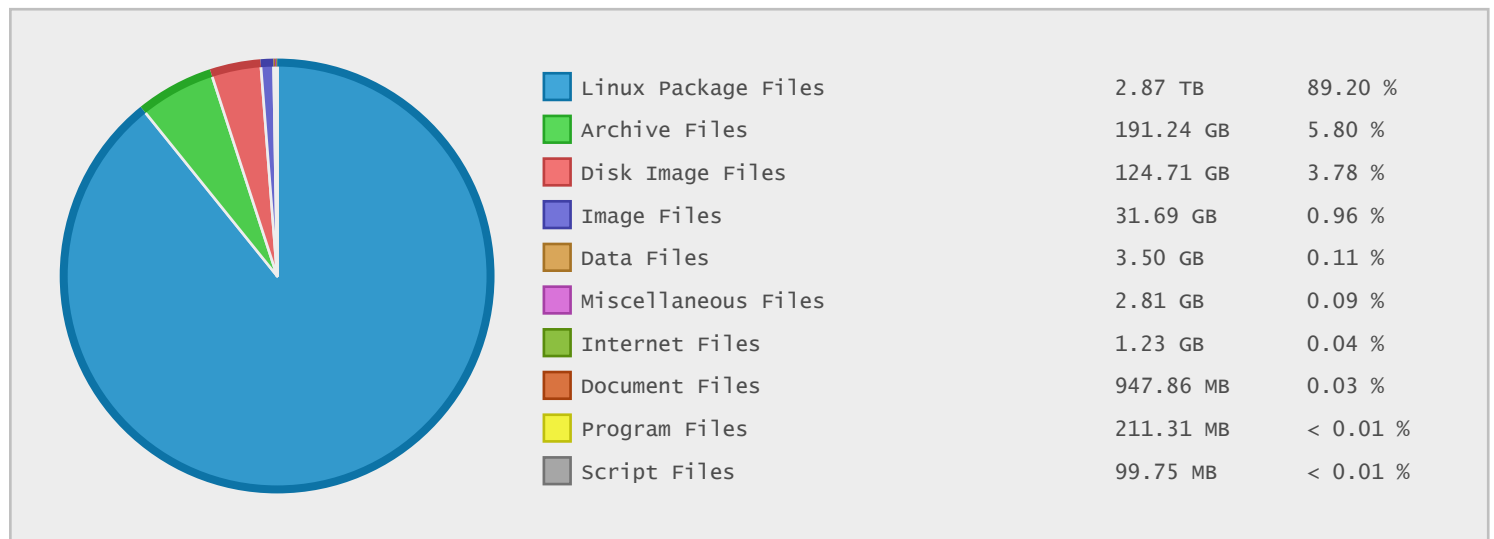

Top 20 Directories Sorted by Disk Space

Name	Dirs	Files	Data	Data (%)
/	120554	2526779	3.22 TB	100.00 %
/mirrors	120243	2486007	3.18 TB	98.63 %
/mirrors/fedora	2065	1055971	1.51 TB	46.89 %
/mirrors/fedora/linux	1550	836831	1.37 TB	42.45 %
/mirrors/dell	90117	819077	883.71 GB	26.78 %
/mirrors/dell/hardware	88388	811240	877.60 GB	26.59 %
/mirrors/debian	27493	556608	579.63 GB	17.57 %
/mirrors/debian/pool	25151	522148	569.54 GB	17.26 %
/mirrors/fedora/linux/updates	437	271536	564.85 GB	17.12 %
/mirrors/fedora/linux/releases	888	345299	545.10 GB	16.52 %
/mirrors/debian/pool/main	24487	515107	540.03 GB	16.36 %
/mirrors/fedora/linux/development	211	219988	290.85 GB	8.81 %
/mirrors/fedora/linux/releases/20	289	120946	199.12 GB	6.03 %
/mirrors/fedora/linux/development/rawhide	184	114820	188.35 GB	5.71 %
/mirrors/fedora/linux/releases/19	280	114638	179.33 GB	5.43 %
/mirrors/redhat.com	373	19979	174.68 GB	5.29 %
/mirrors/redhat.com/redhat	371	19978	174.68 GB	5.29 %
/mirrors/redhat.com/redhat/linux	370	19977	174.68 GB	5.29 %
/mirrors/redhat.com/redhat/linux/updates	368	19977	174.68 GB	5.29 %
/mirrors/redhat.com/redhat/linux/updat...	367	19977	174.68 GB	5.29 %

Top 10 File Categories Sorted By Disk Space