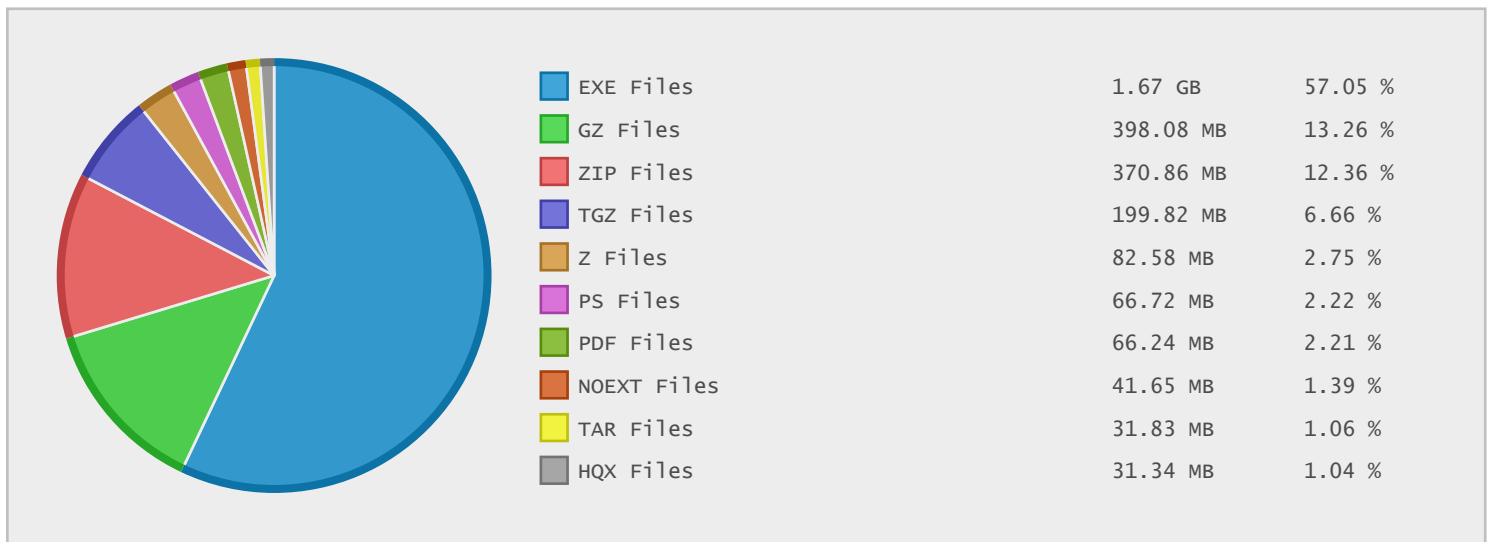

Top 10 File Categories Sorted By Disk Space

Last 12 Months Modified Disk Space History

Last 10 Years Modified Disk Space History

Last 10 Years Modified File Count History

Top 10 File Extensions Sorted By Disk Space

Top 10 File Extensions Sorted By Number of Files

Top 10 File Categories Sorted by Disk Space

Category	Files	Data	Data (%)
Program Files	297	1.68 GB	54.64 %
Archive Files	2350	1.09 GB	35.63 %
Document Files	961	137.10 MB	4.37 %
Miscellaneous Files	667	93.26 MB	2.97 %
Data Files	250	38.19 MB	1.22 %
Image Files	47	13.20 MB	0.42 %
Development Files	92	7.28 MB	0.23 %
windows Package Files	4	6.05 MB	0.19 %
Help Files	89	3.81 MB	0.12 %
Disk Image Files	3	2.87 MB	0.09 %