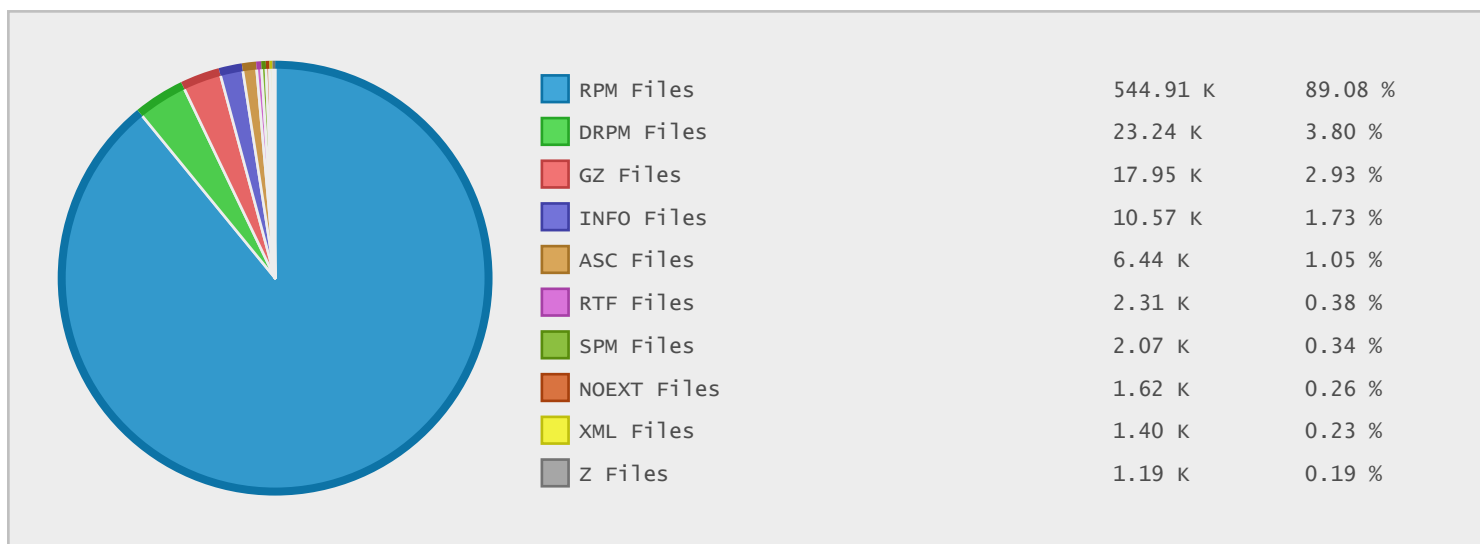

Top 10 File Extensions Sorted By Number of Files