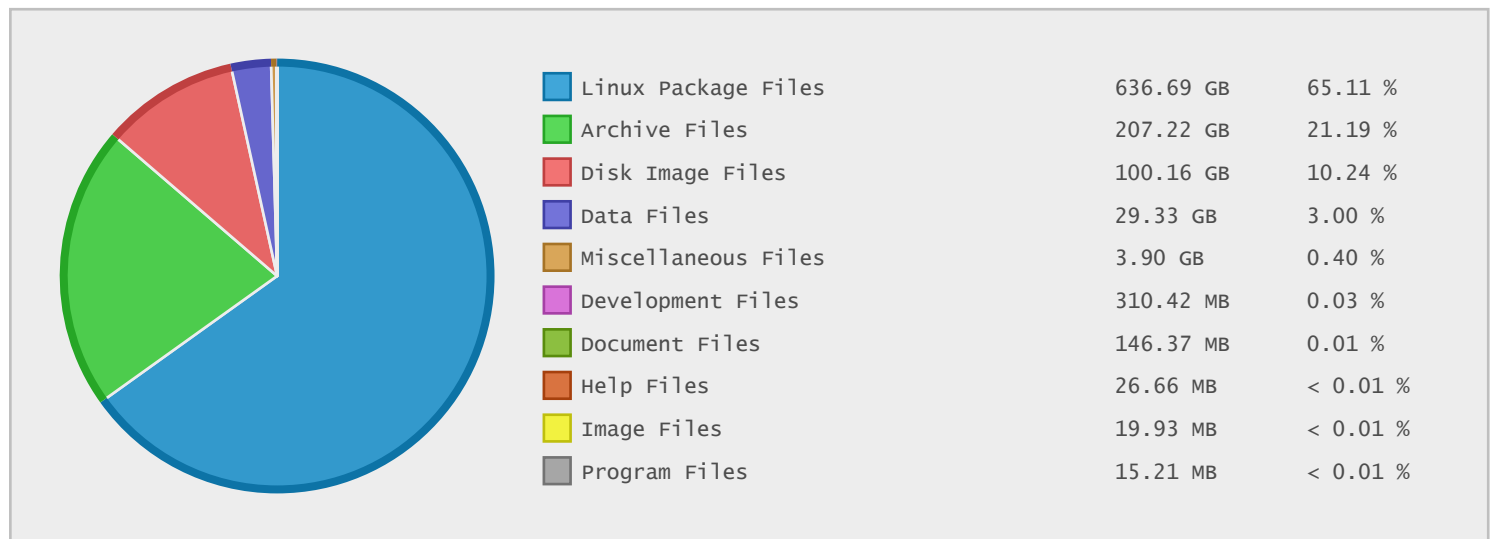

University of Ulm - FTP Site Statistics

Property	Value
FTP Server	ftp.uni-ulm.de
Description	University of Ulm
Country	Germany
Scan Date	02/Sep/2015
Total Dirs	2,204
Total Files	484,398
Total Data	0.95 TB

Top 20 Directories Sorted by Disk Space

Name	Dirs	Files	Data	Data (%)
/	2204	484398	0.95 TB	100.00 %
/mirrors	2200	484398	0.95 TB	100.00 %
/mirrors/opensuse	866	368283	650.34 GB	66.51 %
/mirrors/opensuse/distribution	642	205623	248.61 GB	25.43 %
/mirrors/opensuse/update	87	102597	241.08 GB	24.65 %
/mirrors/kernel.org	992	37627	205.78 GB	21.05 %
/mirrors/kernel.org/kernel	306	21380	189.50 GB	19.38 %
/mirrors/opensuse/source	134	60063	160.65 GB	16.43 %
/mirrors/opensuse/source/distribution	117	51504	133.62 GB	13.67 %
/mirrors/kernel.org/kernel/v3.x	3	9099	131.24 GB	13.42 %
/mirrors/packman	337	78476	92.40 GB	9.45 %
/mirrors/opensuse/update/13.1	7	28436	77.37 GB	7.91 %
/mirrors/opensuse/update/12.3	7	30132	62.58 GB	6.40 %
/mirrors/opensuse/update/12.2	7	15588	51.70 GB	5.29 %
/mirrors/opensuse/distribution/13.2	67	36049	45.42 GB	4.64 %
/mirrors/opensuse/update/13.1/src	0	2248	44.81 GB	4.58 %
/mirrors/opensuse/update/13.2	7	27222	43.78 GB	4.48 %
/mirrors/opensuse/distribution/leap	106	43253	39.23 GB	4.01 %
/mirrors/opensuse/distribution/13.1	91	33244	38.49 GB	3.94 %
/mirrors/opensuse/distribution/12.3	123	31366	38.39 GB	3.93 %

Top 10 File Categories Sorted By Disk Space