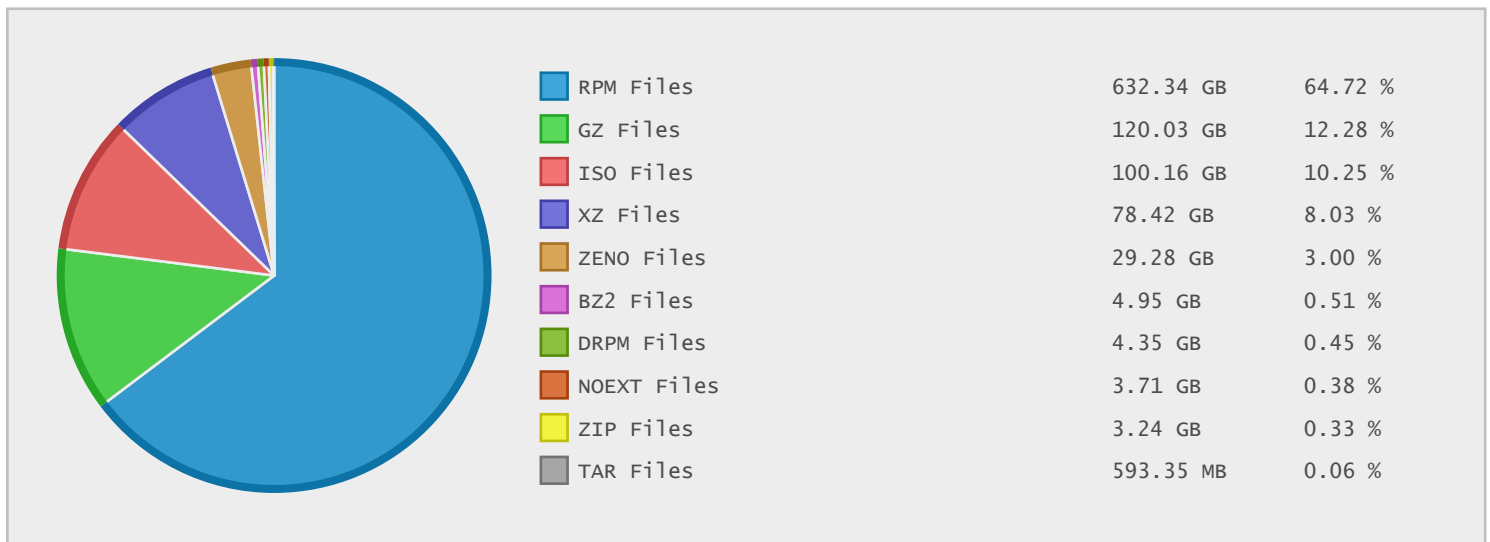

Top 10 File Categories Sorted By Disk Space

Last 12 Months Modified Disk Space History

Last 10 Years Modified Disk Space History

Last 10 Years Modified File Count History

Top 10 File Extensions Sorted By Disk Space

Top 10 File Extensions Sorted By Number of Files

Top 10 File Categories Sorted by Disk Space

Category	Files	Data	Data (%)
Linux Package Files	437611	636.69 GB	65.11 %
Archive Files	21400	207.22 GB	21.19 %
Disk Image Files	98	100.16 GB	10.24 %
Data Files	13494	29.33 GB	3.00 %
Miscellaneous Files	3106	3.90 GB	0.40 %
Development Files	1340	310.42 MB	0.03 %
Document Files	4372	146.37 MB	0.01 %
Help Files	695	26.66 MB	< 0.01 %
Image Files	501	19.93 MB	< 0.01 %
Program Files	28	15.21 MB	< 0.01 %