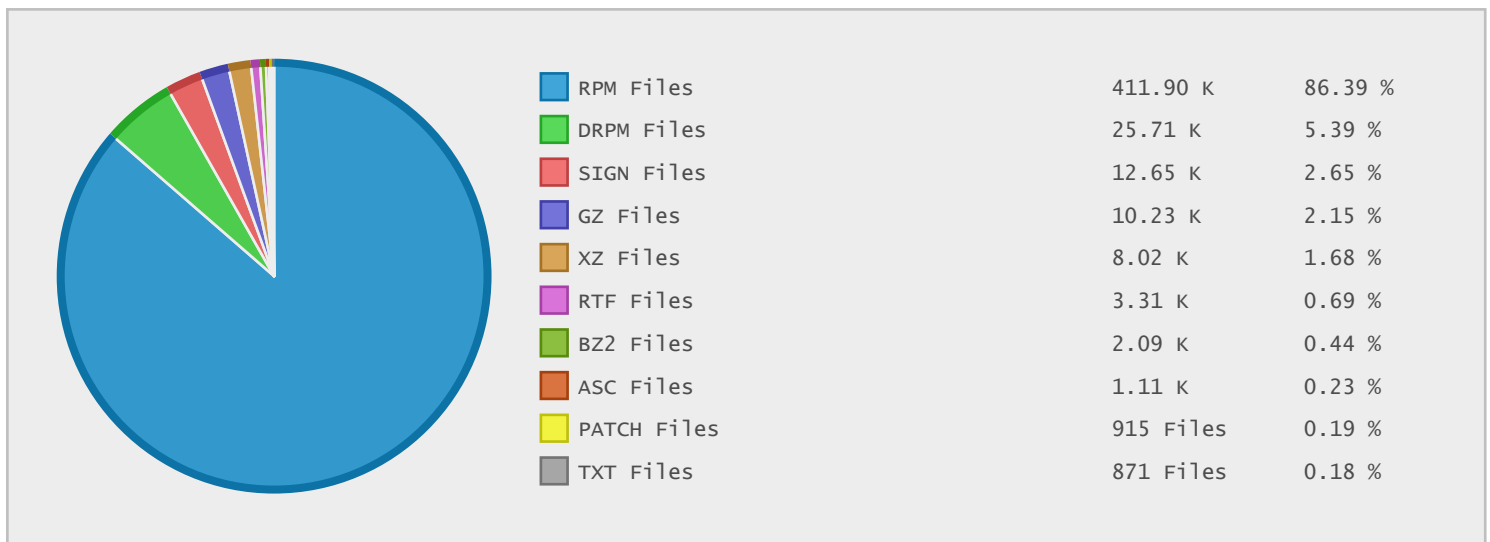

Top 10 File Categories Sorted By Disk Space

Last 12 Months Modified Disk Space History

Last 10 Years Modified Disk Space History

Last 10 Years Modified File Count History

Top 10 File Extensions Sorted By Disk Space

Top 10 File Extensions Sorted By Number of Files

Top 10 File Categories Sorted by Disk Space

Category	Files	Data	Data (%)
Linux Package Files	437611	636.69 GB	65.11 %
Archive Files	21400	207.22 GB	21.19 %
Disk Image Files	98	100.16 GB	10.24 %
Data Files	13494	29.33 GB	3.00 %
Miscellaneous Files	3106	3.90 GB	0.40 %
Development Files	1340	310.42 MB	0.03 %
Document Files	4372	146.37 MB	0.01 %
Help Files	695	26.66 MB	< 0.01 %
Image Files	501	19.93 MB	< 0.01 %
Program Files	28	15.21 MB	< 0.01 %