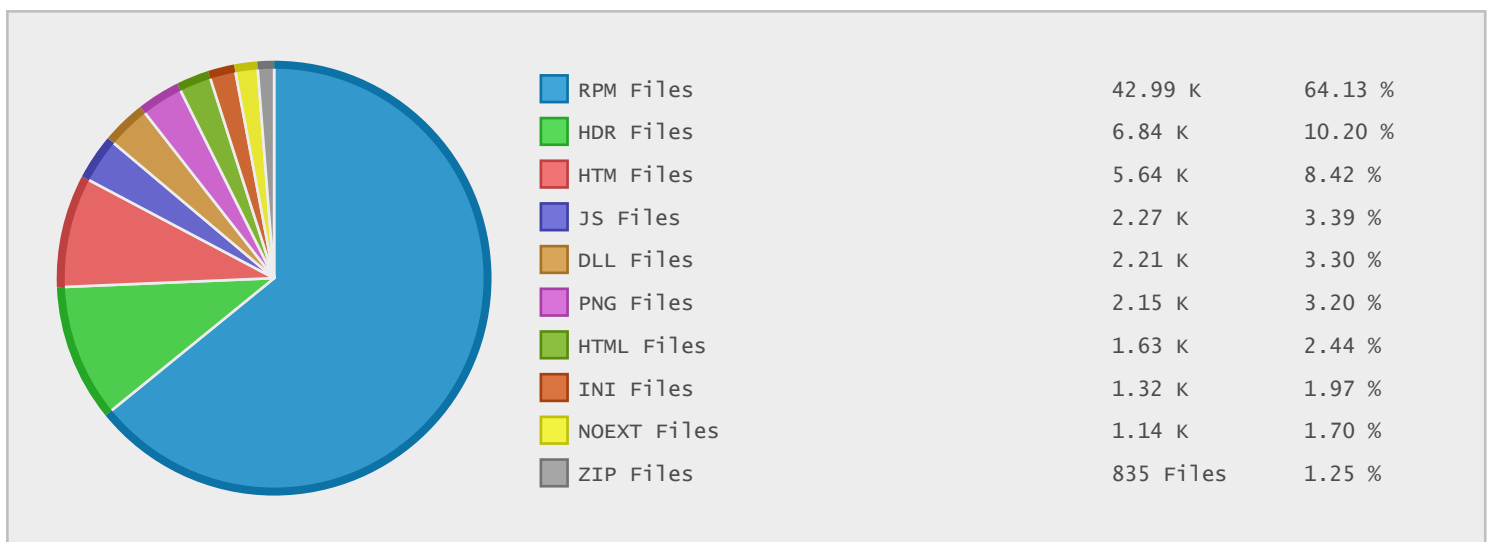

Top 10 File Categories Sorted By Disk Space

Last 12 Months Modified Disk Space History

Last 10 Years Modified Disk Space History

Last 10 Years Modified File Count History

Top 10 File Extensions Sorted By Disk Space

Top 10 File Extensions Sorted By Number of Files

Top 10 File Categories Sorted by Disk Space

Category	Files	Data	Data (%)
Disk Image Files	134	216.42 GB	41.06 %
Linux Package Files	42994	206.44 GB	39.17 %
Archive Files	1534	31.15 GB	5.91 %
Data Files	9260	27.06 GB	5.13 %
Windows Package Files	169	15.60 GB	2.96 %
Program Files	2463	11.84 GB	2.25 %
Miscellaneous Files	1535	10.61 GB	2.01 %
Image Files	3046	6.46 GB	1.22 %
Document Files	1718	887.28 MB	0.16 %
Internet Files	7782	230.47 MB	0.04 %