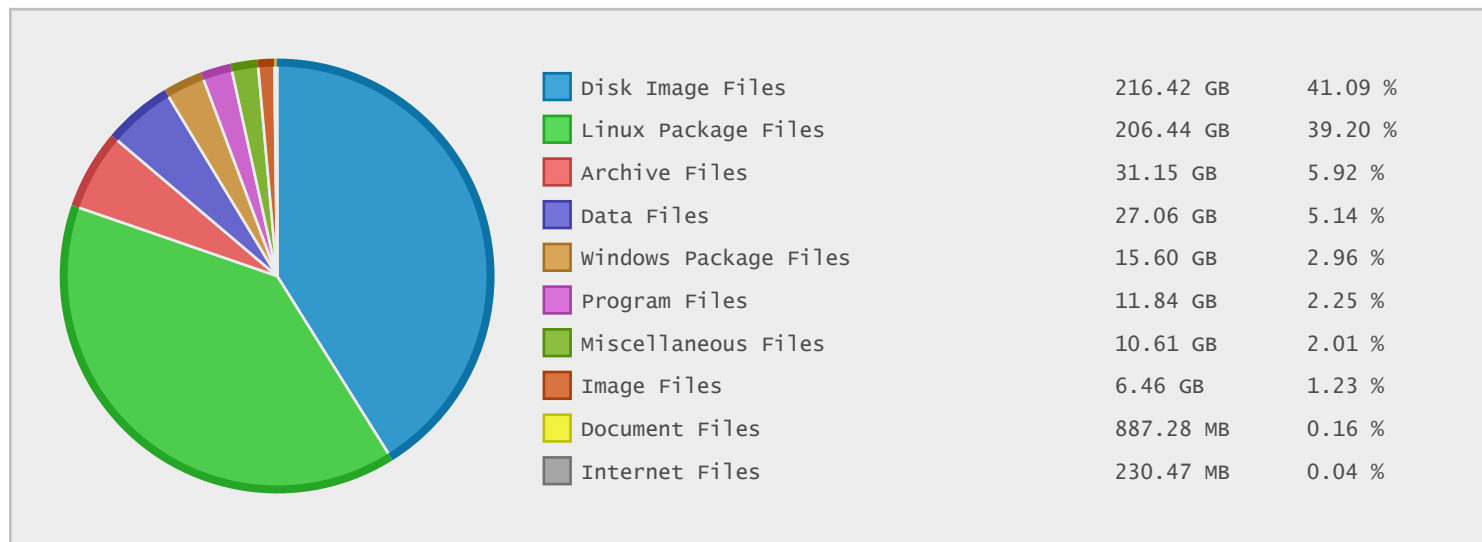

Unitrends Software Solutions - FTP Site Statistics

Property	Value
FTP Server	ftp.unitrends.com
Description	Unitrends Software Solutions
Country	United States
Scan Date	13/Jan/2015
Total Dirs	2,845
Total Files	75,042
Total Data	527.06 GB

Top 20 Directories Sorted by Disk Space

Name	Dirs	Files	Data	Data (%)
/	2845	75042	527.06 GB	100.00 %
/pub	606	53837	240.13 GB	45.56 %
/support	183	1357	156.96 GB	29.78 %
/pub/RecoveryOS	47	3794	140.26 GB	26.61 %
/pub/RecoveryOS/CentOS	34	3432	127.69 GB	24.23 %
/support/isos	36	72	118.12 GB	22.41 %
/outgoing	1595	13610	101.15 GB	19.19 %
/pub/RecoveryOS/CentOS/5	14	2410	101.06 GB	19.17 %
/pub/CentOS	533	43736	88.58 GB	16.81 %
/support/isos/upgradeDVDs	13	26	50.83 GB	9.64 %
/support/isos/FactoryImages	13	26	46.10 GB	8.75 %
/outgoing/cldower	167	830	45.12 GB	8.56 %
/pub/RecoveryOS/CentOS/5/K8	4	989	42.96 GB	8.15 %
/pub/RecoveryOS/CentOS/5/K8/RPMS	0	668	37.83 GB	7.18 %
/support/smartvac	2	71	36.90 GB	7.00 %
/pub/CentOS/5.6	83	11713	35.59 GB	6.75 %
/pub/RecoveryOS/CentOS/5/x86_64	3	748	33.31 GB	6.32 %
/pub/RecoveryOS/CentOS/5/x86_64/RPMS	0	559	26.44 GB	5.02 %
/pub/RecoveryOS/CentOS/5/P4	4	672	24.79 GB	4.70 %
/pub/RecoveryOS/CentOS/5/P4/RPMS	0	550	24.75 GB	4.70 %

Top 10 File Categories Sorted By Disk Space