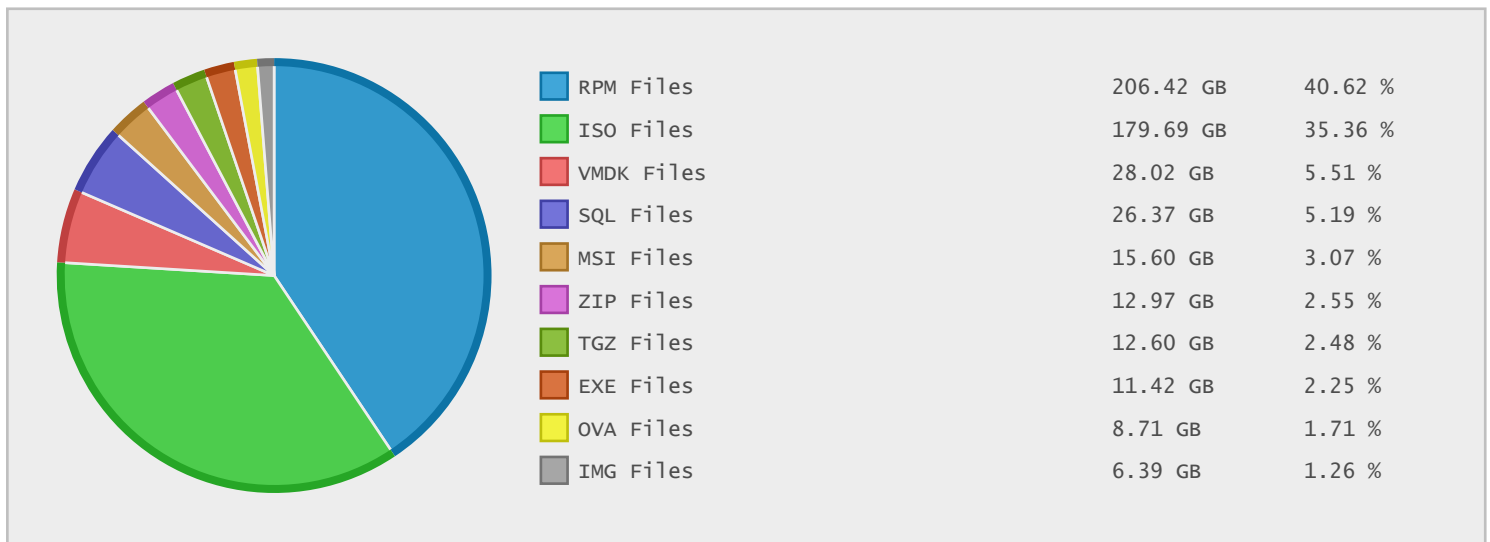

Top 10 File Categories Sorted By Disk Space

Last 12 Months Modified Disk Space History

Last 10 Years Modified Disk Space History

Last 10 Years Modified File Count History

Top 10 File Extensions Sorted By Disk Space

Top 10 File Extensions Sorted By Number of Files

Top 10 File Categories Sorted by Disk Space

Category	Files	Data	Data (%)
Disk Image Files	134	216.42 GB	41.06 %
Linux Package Files	42994	206.44 GB	39.17 %
Archive Files	1534	31.15 GB	5.91 %
Data Files	9260	27.06 GB	5.13 %
Windows Package Files	169	15.60 GB	2.96 %
Program Files	2463	11.84 GB	2.25 %
Miscellaneous Files	1535	10.61 GB	2.01 %
Image Files	3046	6.46 GB	1.22 %
Document Files	1718	887.28 MB	0.16 %
Internet Files	7782	230.47 MB	0.04 %