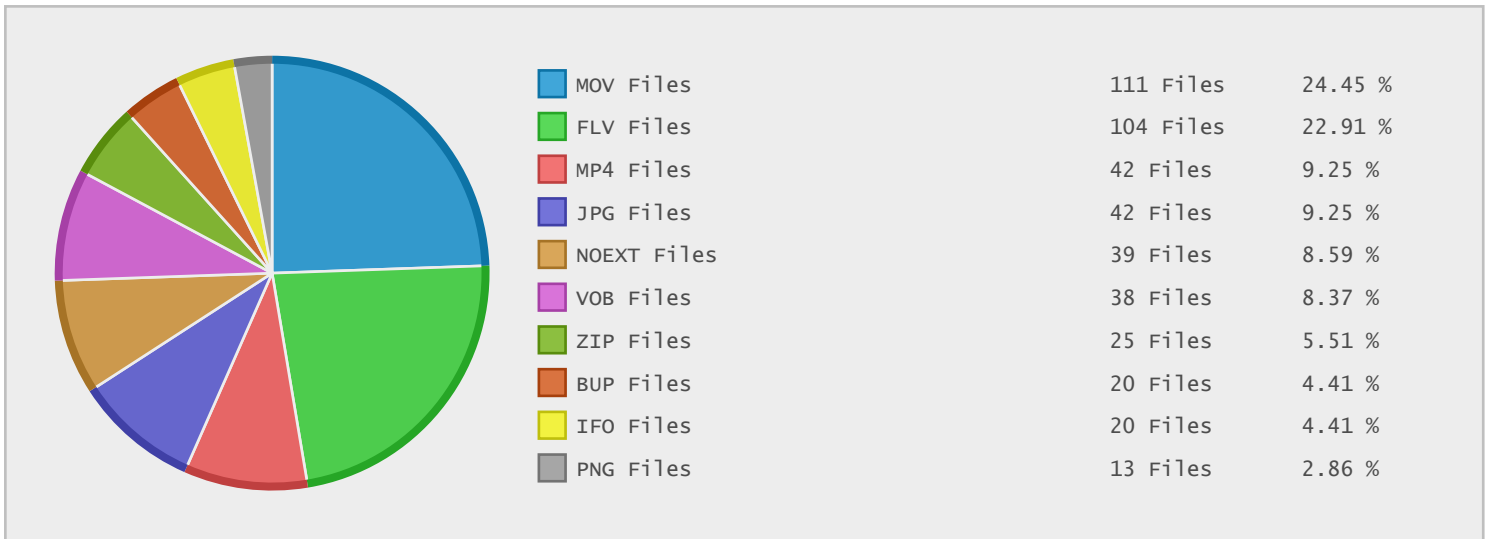

Top 10 File Extensions Sorted By Number of Files