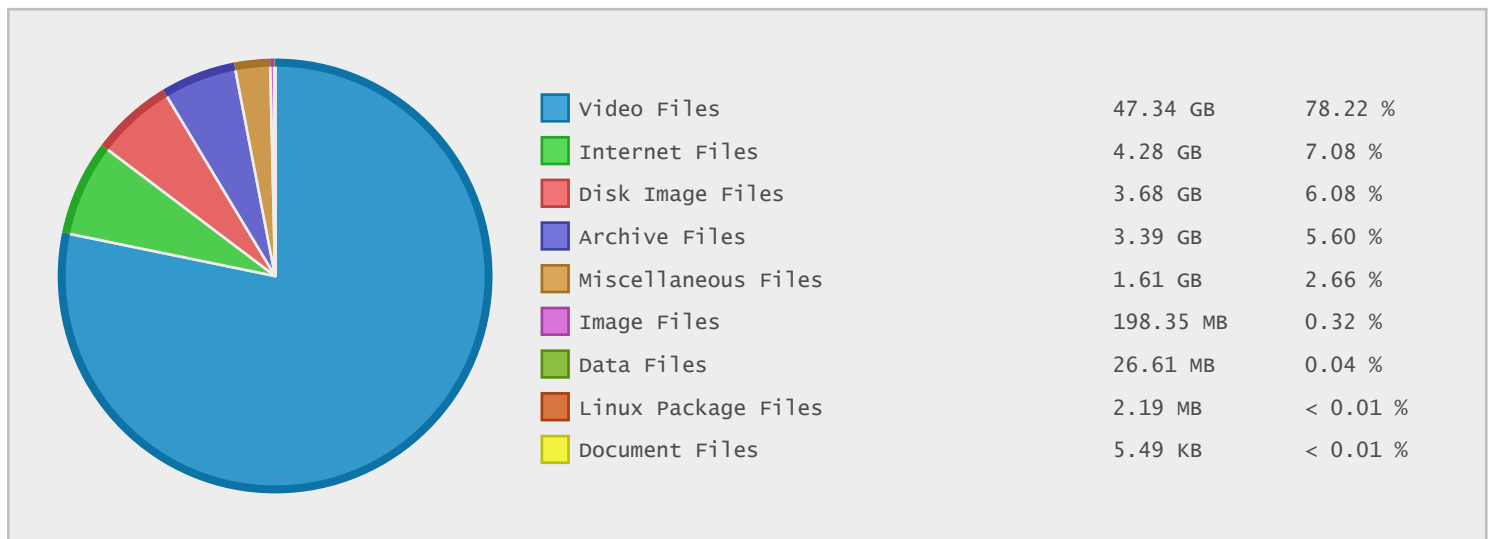

Property	Value
FTP Server	ftp.univ-poitiers.fr
Description	University de Poitiers
Country	France
Scan Date	16/Jan/2015
Total Dirs	112
Total Files	493
Total Data	60.53 GB

Top 20 Directories Sorted by Disk Space

Name	Dirs	Files	Data	Data (%)
/	112	493	60.53 GB	100.00 %
/crm.validation_ftp	96	461	56.69 GB	93.66 %
/crm.validation_ftp/olivierforget	0	2	16.92 GB	27.95 %
/crm.validation_ftp/spectacleshannon	0	1	11.27 GB	18.62 %
/crm.validation_ftp/2010_02_26	0	27	6.16 GB	10.17 %
/crm.validation_ftp/video-encodees-28-02	23	93	3.19 GB	5.26 %
/crm.validation_ftp/video-encodees-28-...	21	84	2.78 GB	4.59 %
/crm.validation_ftp/pack_decouverte	7	25	2.37 GB	3.92 %
/crm.validation_ftp/AES	1	8	1.67 GB	2.76 %
/crm.validation_ftp/C2i Metiers du droit	2	42	1.52 GB	2.51 %
/crm.validation_ftp/DVD Focus numeriques	2	37	1.40 GB	2.31 %
/crm.validation_ftp/DVD Focus numeriqu...	0	37	1.40 GB	2.31 %
/crm.validation_ftp/test_pourAymeric	1	2	1.34 GB	2.22 %
/crm.validation_ftp/test_pourAymeric/t...	0	2	1.34 GB	2.22 %
/crm.validation_ftp/CFA	5	66	1.15 GB	1.91 %
/crm.validation_ftp/podcast_video_pres...	0	3	1.08 GB	1.78 %
/crm.validation_ftp/faites_de_la_science	0	1	0.99 GB	1.64 %
/crm.validation_ftp/CFA/DVD	2	45	896.05 MB	1.45 %
/crm.validation_ftp/CFA/DVD/VIDEO_TS	0	45	896.05 MB	1.45 %
/crm.validation_ftp/Aymeric	1	3	831.90 MB	1.34 %

Top 10 File Categories Sorted By Disk Space