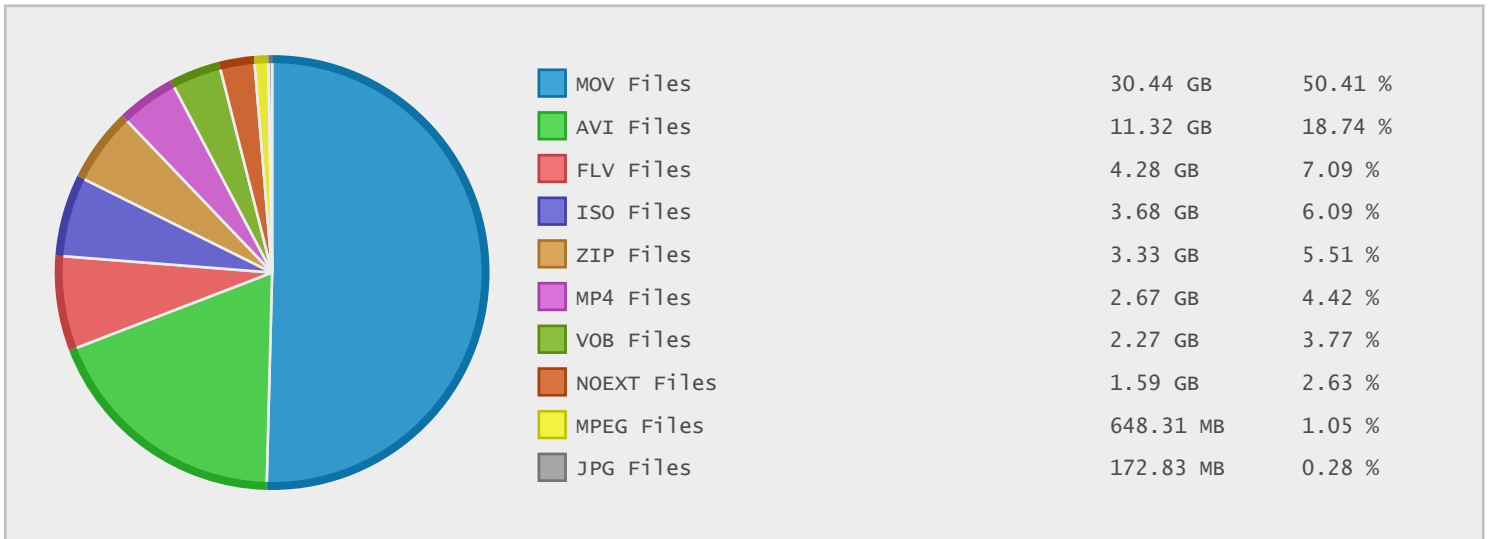

### Last 10 Years Modified Disk Space History

Total:	60.53 GB
Average:	6.05 GB
Maximum:	33.07 GB
Minimum:	0.00 GB
From:	2006
To:	2015

### Last 10 Years Modified File Count History

Total:	493 Files
Average:	49 Files
Maximum:	206 Files
Minimum:	0 Files
From:	2006
To:	2015

### Top 10 File Extensions Sorted By Disk Space