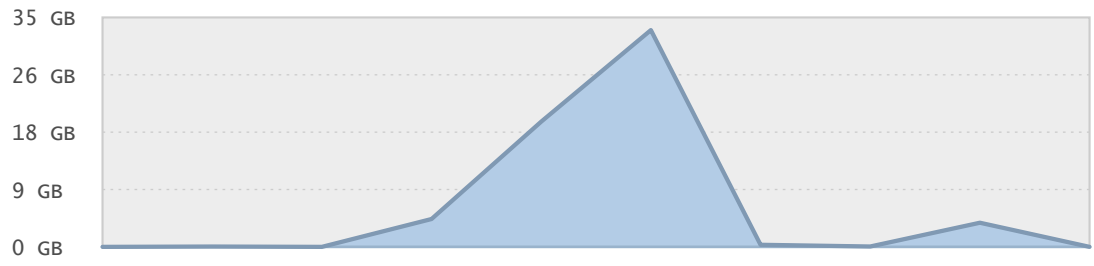

## Top 10 File Categories Sorted By Disk Space

## Last 12 Months Modified Disk Space History

### Last 10 Years Modified Disk Space History

Total:	60.53 GB
Average:	6.05 GB
Maximum:	33.07 GB
Minimum:	0.00 GB
From:	2006
To:	2015