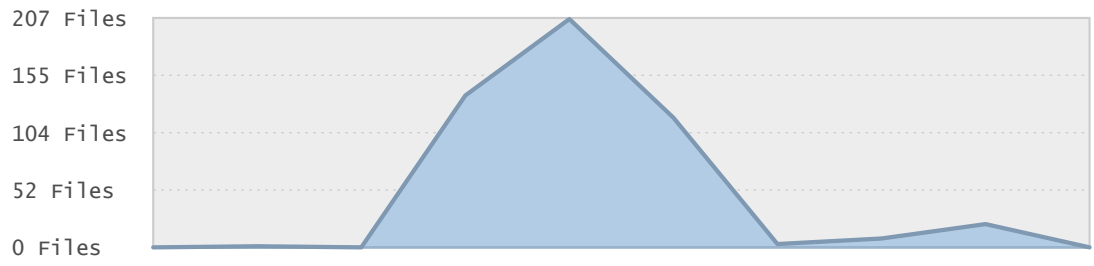

## Last 12 Months Modified Disk Space History

### Last 10 Years Modified Disk Space History

Total:	60.53 GB
Average:	6.05 GB
Maximum:	33.07 GB
Minimum:	0.00 GB
From:	2006
To:	2015

### Last 10 Years Modified File Count History

Total:	493 Files
Average:	49 Files
Maximum:	206 Files
Minimum:	0 Files
From:	2006
To:	2015