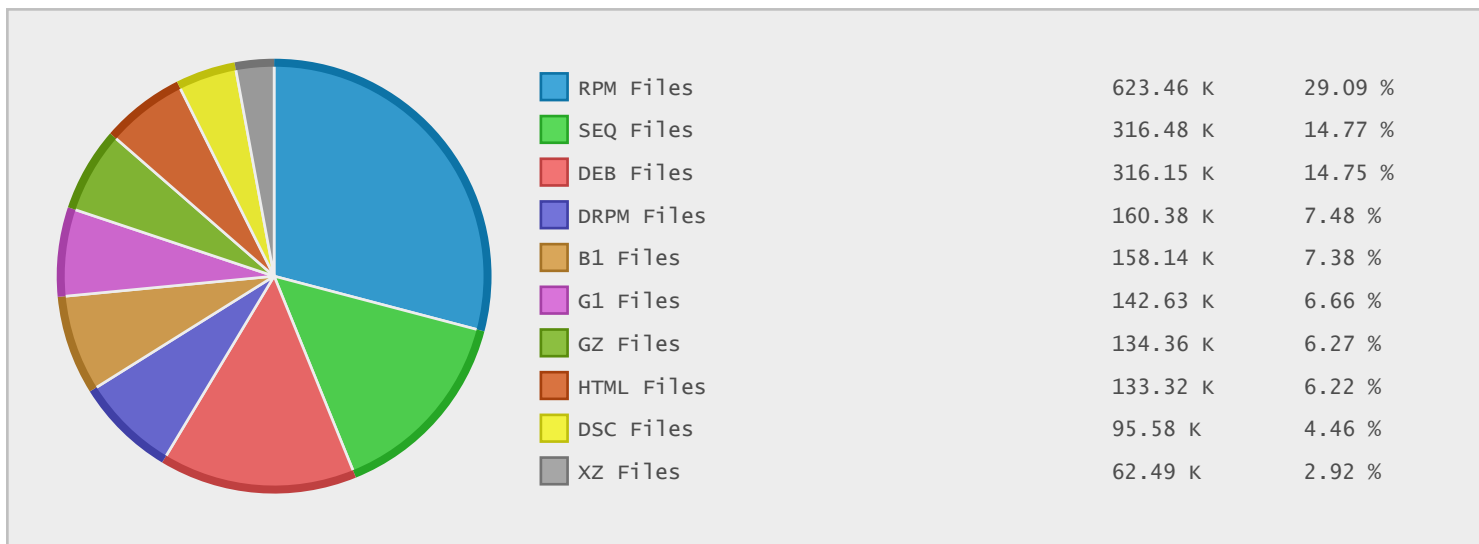

Top 10 File Categories Sorted By Disk Space

Last 12 Months Modified Disk Space History

Last 10 Years Modified Disk Space History

Total:	2193.02 GB
Average:	219.30 GB
Maximum:	751.87 GB
Minimum:	0.95 GB
From:	2006
To:	2015

Last 10 Years Modified File Count History

Total:	1661895 ...
Average:	166190 Files
Maximum:	555417 Files
Minimum:	1834 Files
From:	2006
To:	2015

Top 10 File Extensions Sorted By Disk Space

Top 10 File Extensions Sorted By Number of Files