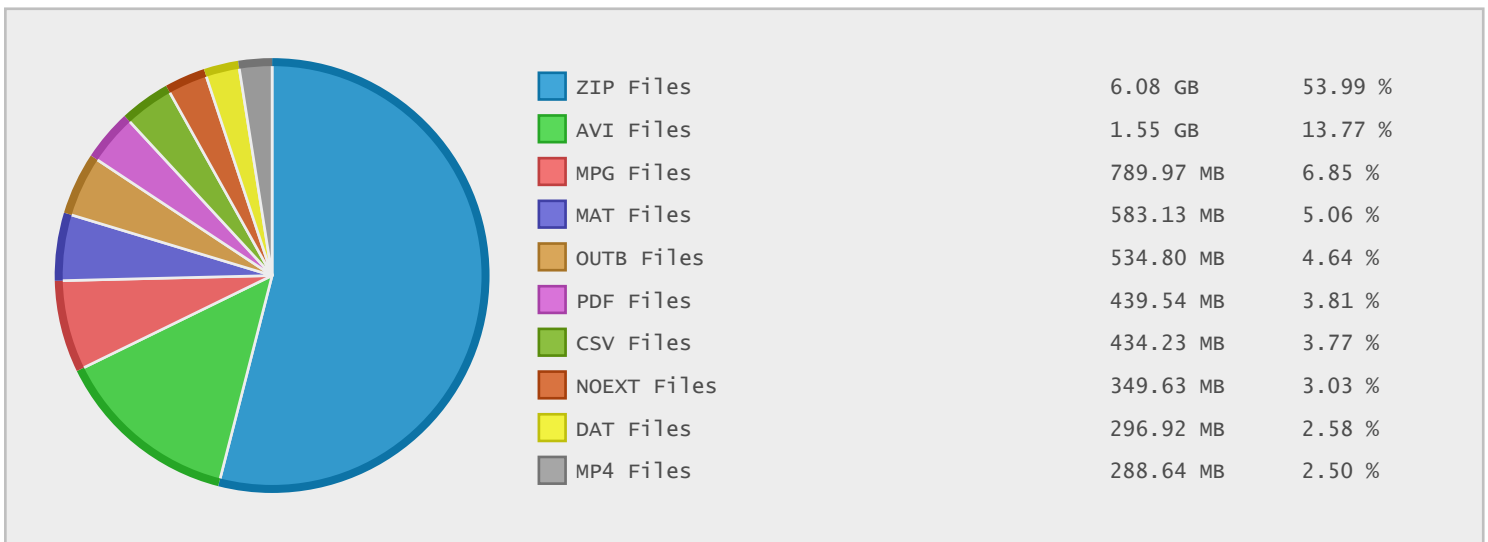

Top 10 File Extensions Sorted By Disk Space