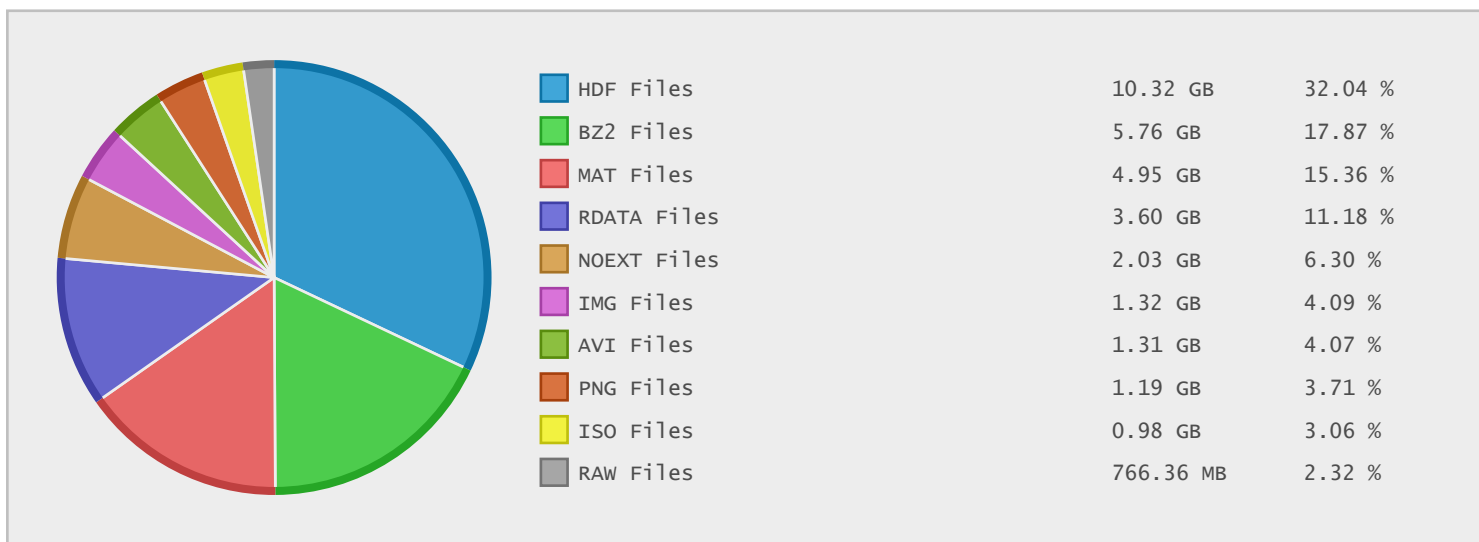

Top 10 File Categories Sorted By Disk Space

Last 12 Months Modified Disk Space History

Last 10 Years Modified Disk Space History

Total:	37.05 GB
Average:	3.70 GB
Maximum:	18.96 GB
Minimum:	0.06 GB
From:	2006
To:	2015

Last 10 Years Modified File Count History

Total:	7475 Files
Average:	748 Files
Maximum:	3195 Files
Minimum:	2 Files
From:	2006
To:	2015

Top 10 File Extensions Sorted By Disk Space

Top 10 File Extensions Sorted By Number of Files