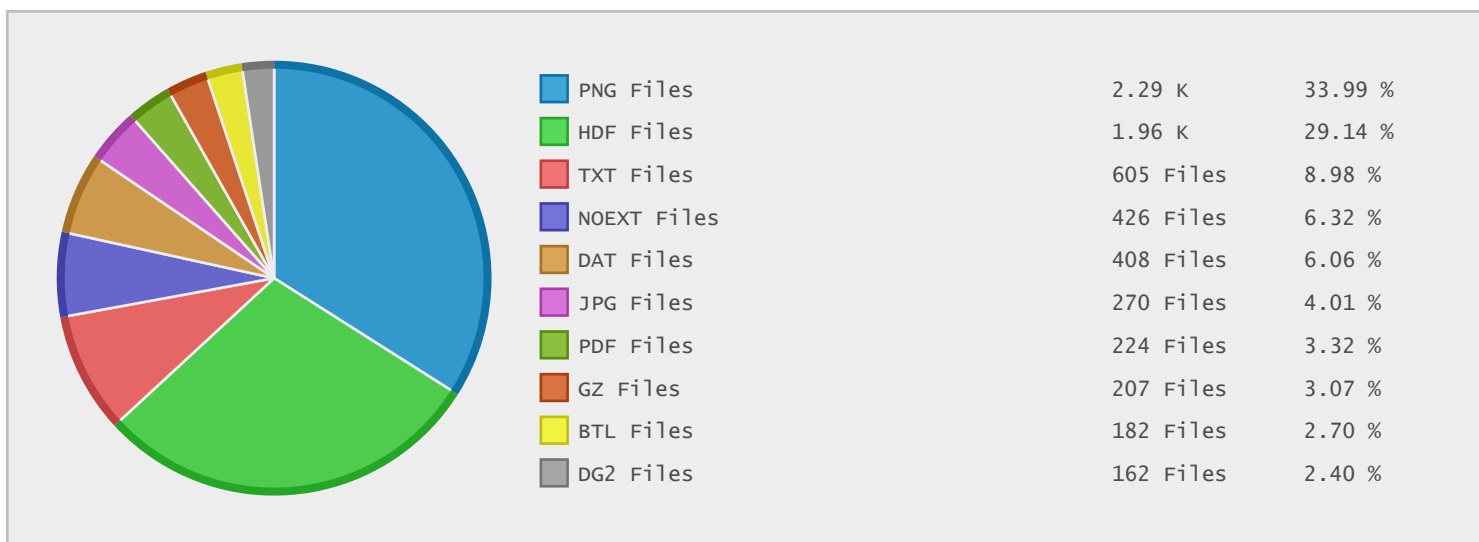

Top 10 File Categories Sorted By Disk Space

Last 12 Months Modified Disk Space History

Last 10 Years Modified Disk Space History

Total:	37.05 GB
Average:	3.70 GB
Maximum:	18.96 GB
Minimum:	0.06 GB
From:	2006
To:	2015

Last 10 Years Modified File Count History

Total:	7475 Files
Average:	748 Files
Maximum:	3195 Files
Minimum:	2 Files
From:	2006
To:	2015

Top 10 File Extensions Sorted By Disk Space

Top 10 File Extensions Sorted By Number of Files

Top 10 File Categories Sorted by Disk Space

Category	Files	Data	Data (%)
Data Files	2737	16.51 GB	44.03 %
Miscellaneous Files	1327	6.38 GB	17.02 %
Archive Files	340	6.32 GB	16.86 %
Image Files	2618	3.10 GB	8.27 %
Document Files	1123	2.20 GB	5.87 %
Video Files	9	1.91 GB	5.10 %
Disk Image Files	1	0.98 GB	2.63 %
Program Files	9	38.47 MB	0.10 %
Development Files	169	20.10 MB	0.05 %
windows System Files	8	18.98 MB	0.05 %