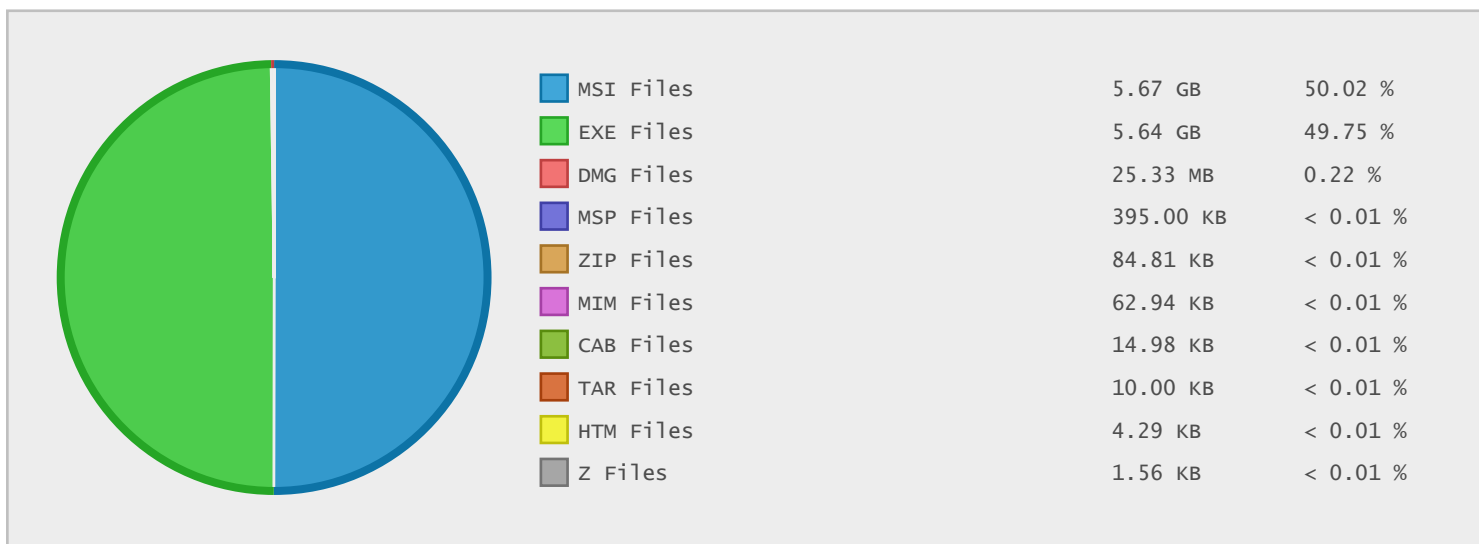

### Last 10 Years Modified Disk Space History

Total:	11.34 GB
Average:	1.13 GB
Maximum:	8.23 GB
Minimum:	0.00 GB
From:	2005
To:	2014

### Last 10 Years Modified File Count History

Total:	367 Files
Average:	37 Files
Maximum:	158 Files
Minimum:	1 Files
From:	2005
To:	2014

### Top 10 File Extensions Sorted By Disk Space