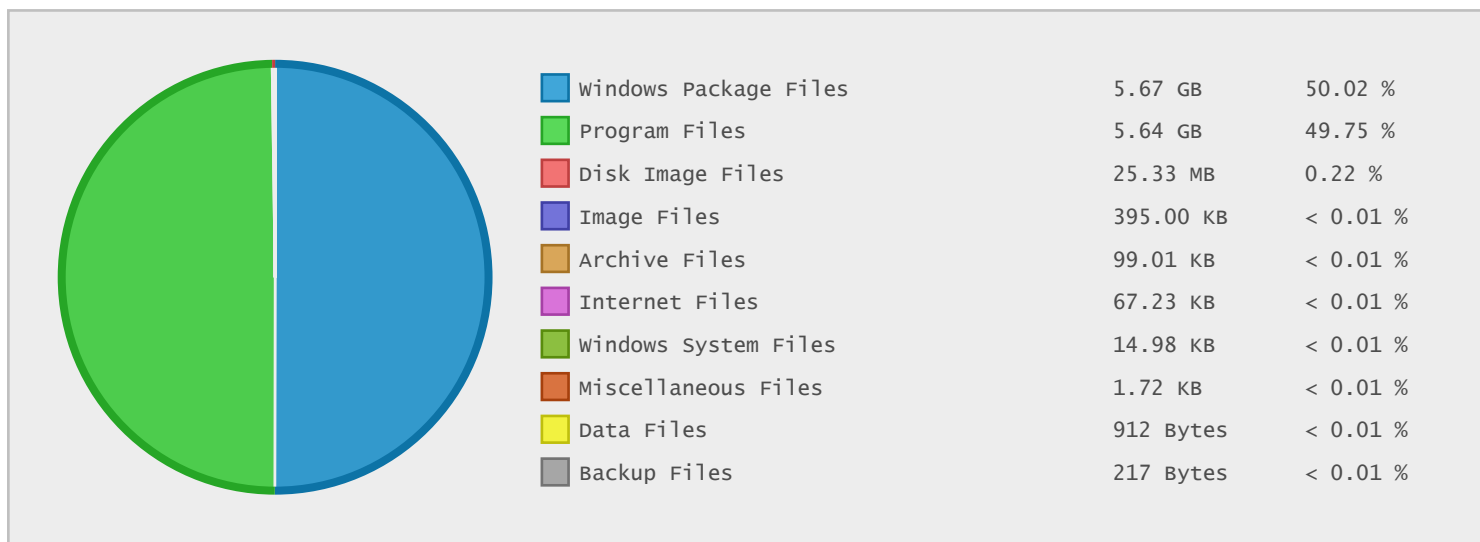

WinZip Software Archive - FTP Site Statistics

Property	Value
FTP Server	ftp.winzip.com
Description	WinZip Software Archive
Country	Belgium
Scan Date	14/Jul/2014
Total Dirs	9
Total Files	368
Total Data	11.34 GB

Top 20 Directories Sorted by Disk Space

Name	Dirs	Files	Data	Data (%)
/	9	368	11.34 GB	100.00 %
/german	0	24	522.26 MB	4.50 %
/ojco	0	5	134.46 MB	1.16 %
/APN	0	5	73.23 MB	0.63 %
/ohhp	0	3	34.09 MB	0.29 %
/nrb	0	1	9.87 MB	0.09 %
/ohst	0	1	9.87 MB	0.09 %
/ohpn	0	1	9.74 MB	0.08 %
/testdown	0	24	184.02 KB	< 0.01 %
/pub	0	0	0 Bytes	0.00 %

Top 10 File Categories Sorted By Disk Space