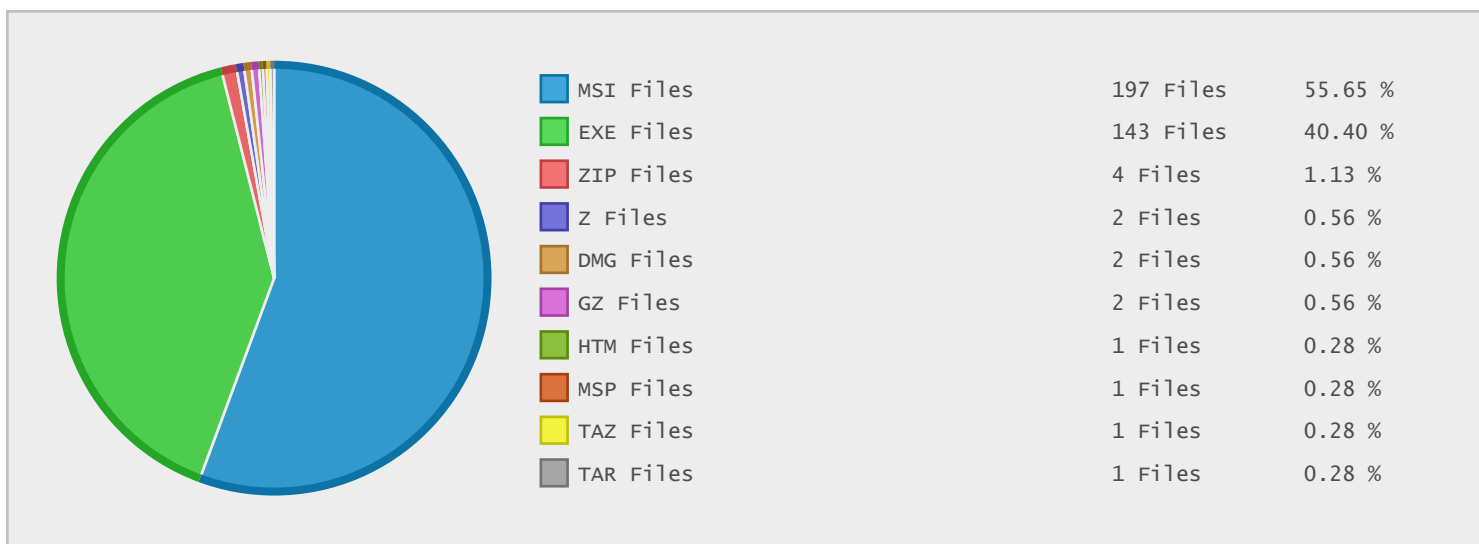

Top 10 File Extensions Sorted By Number of Files