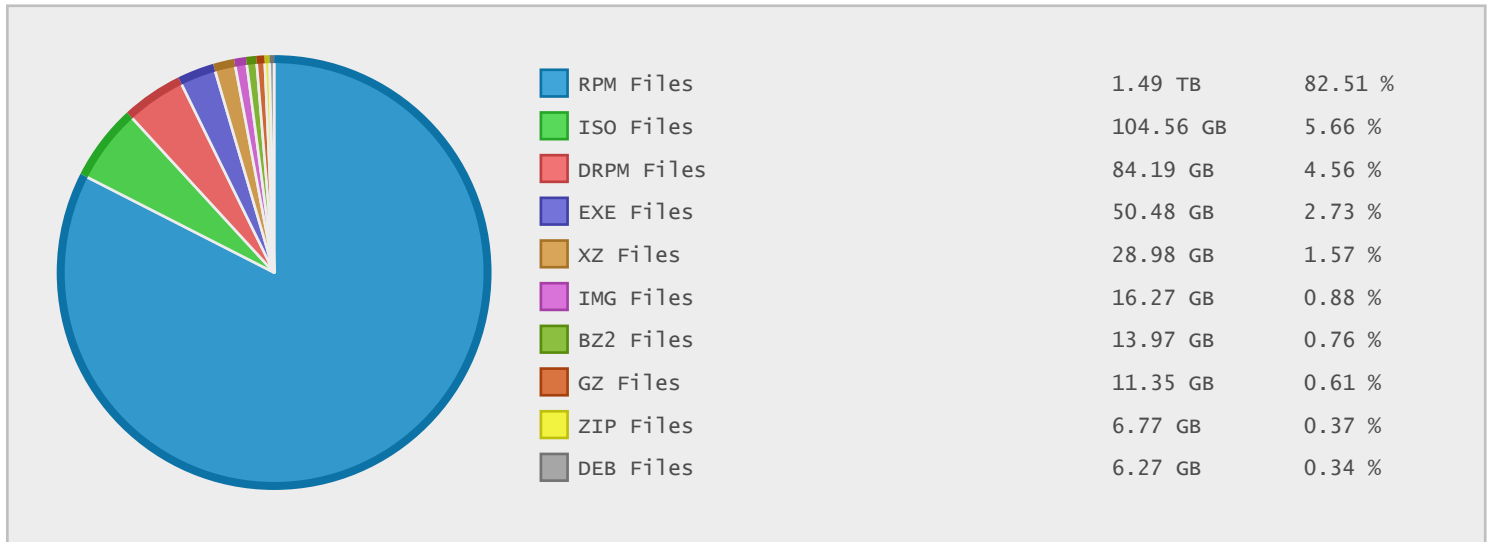

Top 10 File Categories Sorted By Disk Space

Last 12 Months Modified Disk Space History

Last 10 Years Modified Disk Space History

Last 10 Years Modified File Count History

Top 10 File Extensions Sorted By Disk Space

Top 10 File Extensions Sorted By Number of Files

Top 10 File Categories Sorted by Disk Space

Category	Files	Data	Data (%)
Linux Package Files	1260950	1.58 TB	86.24 %
Disk Image Files	211	108.44 GB	5.80 %
Archive Files	18012	65.95 GB	3.52 %
Program Files	6320	52.10 GB	2.78 %
Image Files	3079	17.07 GB	0.91 %
Data Files	6356	5.70 GB	0.30 %
Miscellaneous Files	6900	4.61 GB	0.25 %
windows System Files	7934	1.84 GB	0.10 %
windows Package Files	183	624.43 MB	0.03 %
Document Files	3095	284.91 MB	0.01 %