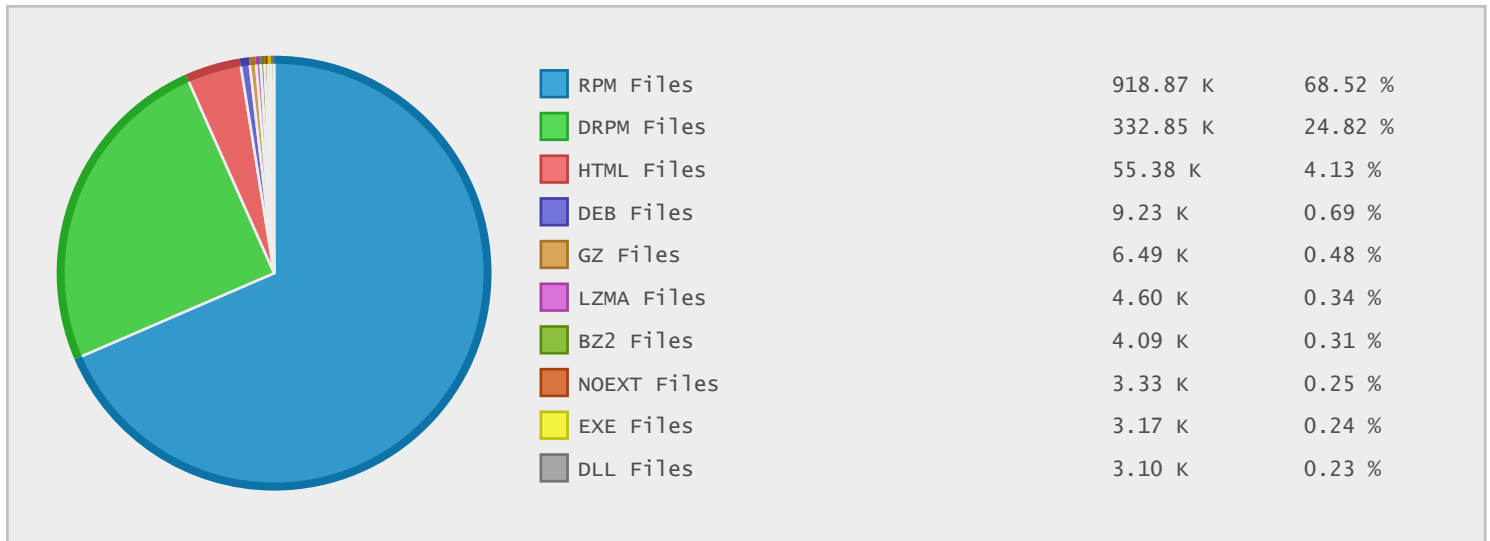

Top 10 File Categories Sorted By Disk Space

Last 12 Months Modified Disk Space History

Last 10 Years Modified Disk Space History

Last 10 Years Modified File Count History

Top 10 File Extensions Sorted By Disk Space

Top 10 File Extensions Sorted By Number of Files

Top 10 File Categories Sorted by Disk Space

Category	Files	Data	Data (%)
Linux Package Files	1260950	1.58 TB	86.24 %
Disk Image Files	211	108.44 GB	5.80 %
Archive Files	18012	65.95 GB	3.52 %
Program Files	6320	52.10 GB	2.78 %
Image Files	3079	17.07 GB	0.91 %
Data Files	6356	5.70 GB	0.30 %
Miscellaneous Files	6900	4.61 GB	0.25 %
windows System Files	7934	1.84 GB	0.10 %
windows Package Files	183	624.43 MB	0.03 %
Document Files	3095	284.91 MB	0.01 %