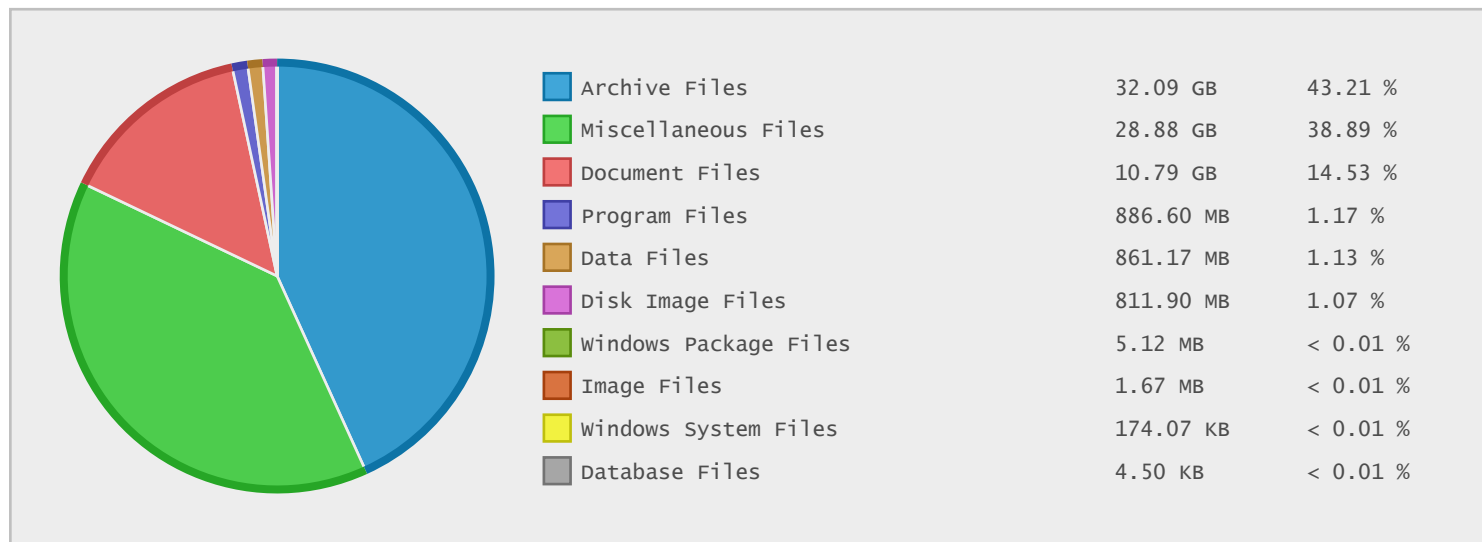

ZyXEL Software Archive - FTP Site Statistics

Property	Value
FTP Server	ftp.zyxel.com
Description	ZyXEL Software Archive
Country	United States
Scan Date	18/Feb/2015
Total Dirs	6,344
Total Files	9,542
Total Data	74.27 GB

Top 10 File Categories Sorted By Disk Space

Last 12 Months Modified Disk Space History

Last 10 Years Modified Disk Space History

Total:	72.11 GB
Average:	7.21 GB
Maximum:	18.60 GB
Minimum:	2.02 GB
From:	2006
To:	2015

Last 10 Years Modified File Count History

Total:	8600 Files
Average:	860 Files
Maximum:	1544 Files
Minimum:	136 Files
From:	2006
To:	2015

Top 10 File Extensions Sorted By Disk Space

Top 10 File Extensions Sorted By Number of Files