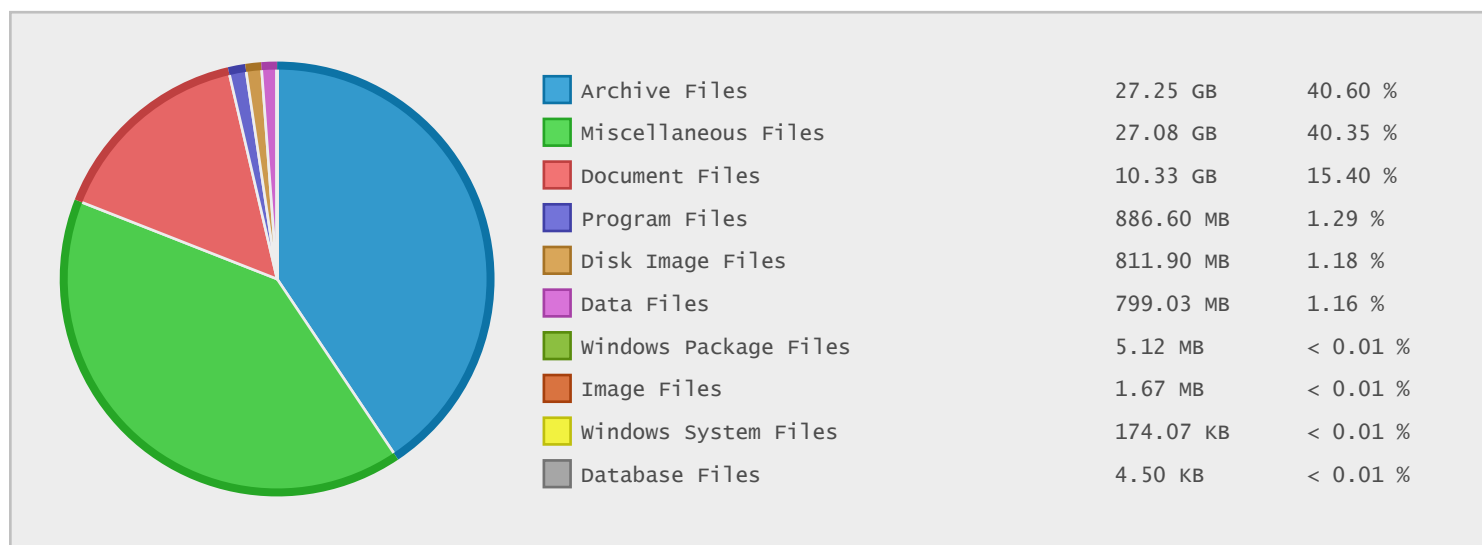

ZyXEL Communications - FTP Site Statistics

Property	Value
FTP Server	ftp.zyxel.dk
Description	ZyXEL Communications
Country	Denmark
Scan Date	02/Oct/2014
Total Dirs	6,243
Total Files	9,109
Total Data	67.12 GB

Top 20 Directories Sorted by Disk Space

Name	Dirs	Files	Data	Data (%)
/	6243	9109	67.12 GB	100.00 %
/Vantage_CNM	7	20	2.23 GB	3.32 %
/Vantage_CNM/software	0	10	2.17 GB	3.23 %
/NSA320	14	107	1.96 GB	2.93 %
/ZyWALL_USG_300	9	63	1.68 GB	2.51 %
/NSA210	12	78	1.67 GB	2.49 %
/ZyWALL_USG_1000	9	61	1.61 GB	2.40 %
/Vantage_Report	6	25	1.53 GB	2.28 %
/Vantage_Report/software	0	12	1.44 GB	2.15 %
/NSA221	12	77	1.41 GB	2.11 %
/ZYWALL_USG_100	9	56	1.40 GB	2.08 %
/ZyWALL_USG_300/firmware	0	27	1.38 GB	2.06 %
/ZYWALL_USG_200	9	55	1.35 GB	2.01 %
/ZyWALL_USG_1000/firmware	0	26	1.33 GB	1.98 %
/ZyWALL_USG_2000	8	51	1.31 GB	1.96 %
/NSA310	13	78	1.17 GB	1.75 %
/NSA325	14	91	1.17 GB	1.75 %
/ZyWALL_1050	9	43	1.15 GB	1.71 %
/ZYWALL_USG_100/firmware	0	22	1.13 GB	1.68 %
/NSA-220_Plus	9	52	1.10 GB	1.63 %

Top 10 File Categories Sorted By Disk Space