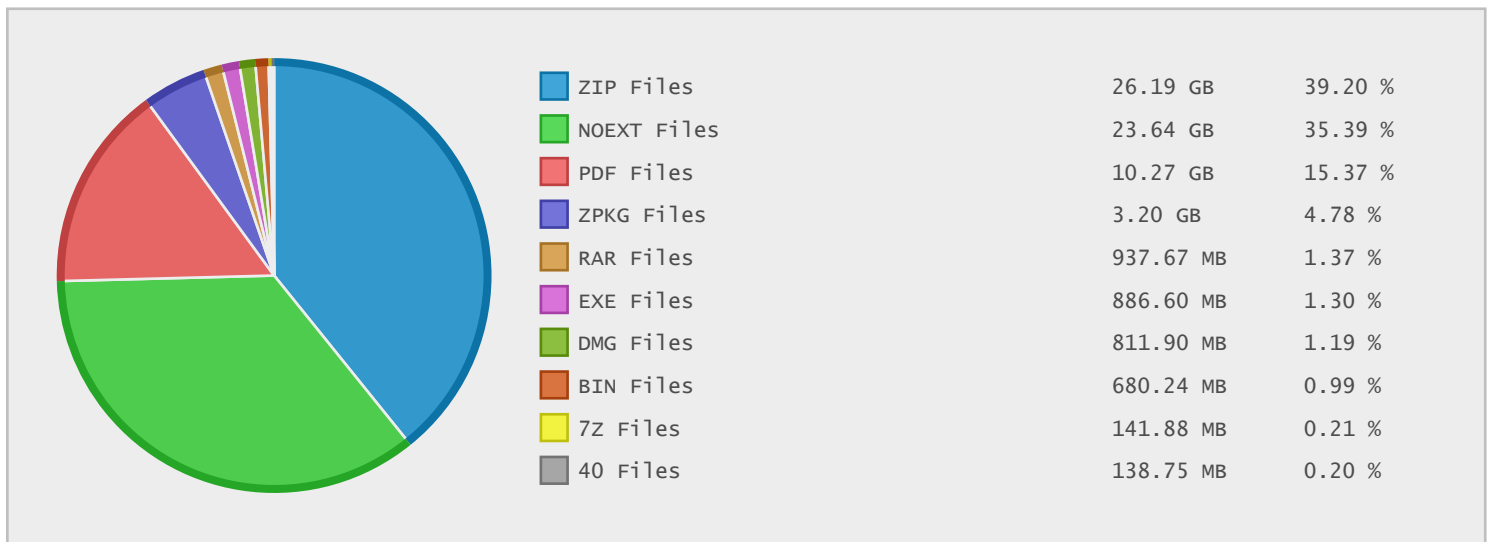

Top 10 File Categories Sorted By Disk Space

Last 12 Months Modified Disk Space History

Last 10 Years Modified Disk Space History

Last 10 Years Modified File Count History

Top 10 File Extensions Sorted By Disk Space

Top 10 File Extensions Sorted By Number of Files

Top 10 File Categories Sorted by Disk Space

Category	Files	Data	Data (%)
Archive Files	2263	27.25 GB	40.60 %
Miscellaneous Files	2171	27.08 GB	40.35 %
Document Files	4432	10.33 GB	15.40 %
Program Files	21	886.60 MB	1.29 %
Disk Image Files	18	811.90 MB	1.18 %
Data Files	185	799.03 MB	1.16 %
windows Package Files	1	5.12 MB	< 0.01 %
Image Files	11	1.67 MB	< 0.01 %
windows System Files	6	174.07 KB	< 0.01 %
Database Files	1	4.50 KB	< 0.01 %