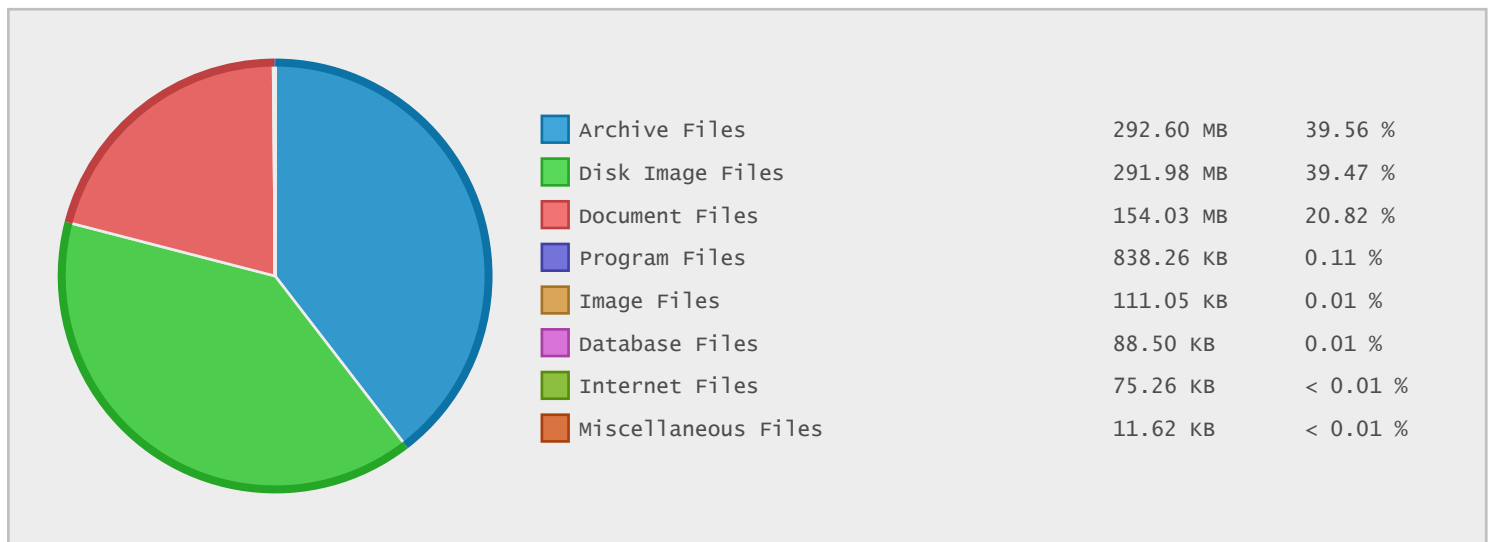

ZyXEL Communications - FTP Site Statistics

Property	Value
FTP Server	ftp.zyxel.it
Description	ZyXEL Communications
Country	Italy
Scan Date	10/May/2014
Total Dirs	30
Total Files	258
Total Data	739.72 MB

Top 20 Directories Sorted by Disk Space

Name	Dirs	Files	Data	Data (%)
/	30	258	739.72 MB	100.00 %
/guide	28	252	601.17 MB	81.27 %
/guide/otp	0	8	300.17 MB	40.58 %
/brochures	0	6	138.54 MB	18.73 %
/guide/nas	0	10	125.92 MB	17.02 %
/guide/wireless	0	42	64.15 MB	8.67 %
/guide/usg	6	70	37.33 MB	5.05 %
/guide/usg/guide_usg_firmware_3	0	52	30.30 MB	4.10 %
/guide/switch	0	15	29.22 MB	3.95 %
/guide/hotspot	0	14	10.31 MB	1.39 %
/guide/routeradsl	0	34	9.62 MB	1.30 %
/guide/zywall	0	14	6.76 MB	0.91 %
/guide/wwwzyxel.it	0	1	5.05 MB	0.68 %
/guide/ssl	0	5	4.05 MB	0.55 %
/guide/routerwan	0	5	3.18 MB	0.43 %
/guide/usg/secu_extender_standalone	4	6	2.63 MB	0.36 %
/guide/wwwmyzyxel.com	0	2	2.29 MB	0.31 %
/guide/usg/secu_extender_standalone/wi...	0	2	1.61 MB	0.22 %
/guide/shdsl	0	4	922.65 KB	0.12 %
/guide/dslam	0	2	875.11 KB	0.12 %

Top 10 File Categories Sorted By Disk Space