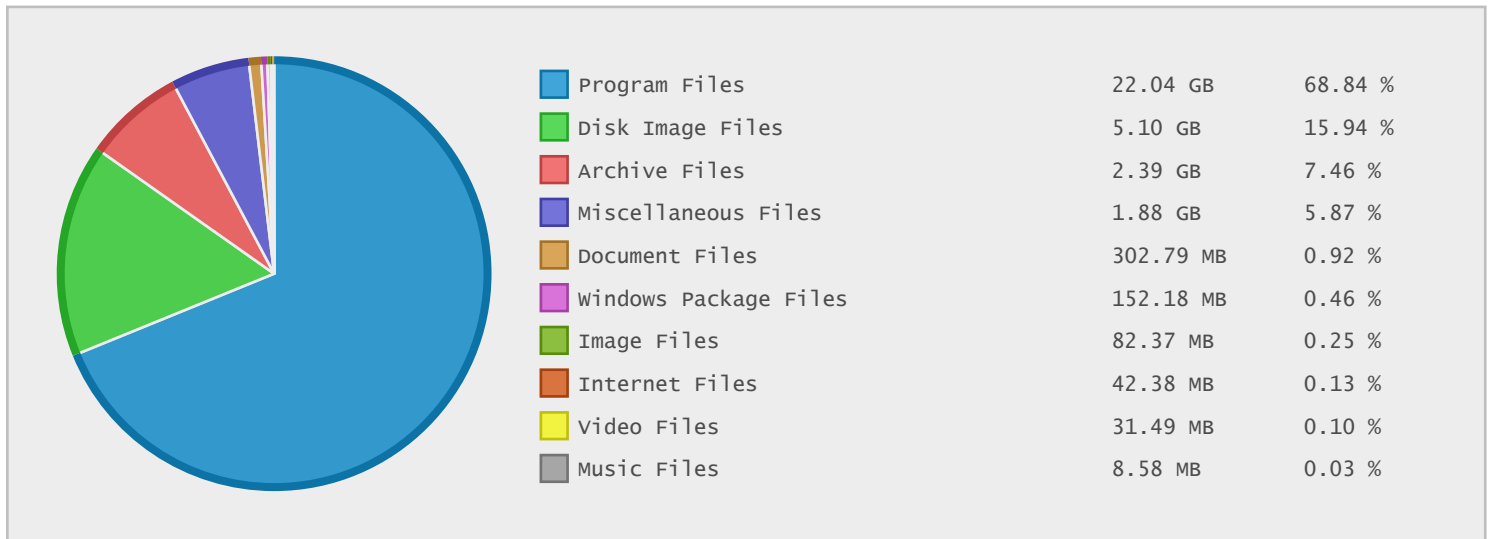

Business and Bookkeeping Software Archive - FTP Site Statistics

Property	Value
FTP Server	ftp2.bvrp.com
Description	Business and Bookkeeping Software Archive
Country	France
Scan Date	12/Apr/2015
Total Dirs	431
Total Files	1,341
Total Data	32.01 GB

Top 20 Directories Sorted by Disk Space

Name	Dirs	Files	Data	Data (%)
/	431	1341	32.01 GB	100.00 %
/pub	427	1340	32.01 GB	> 99.99 %
/pub/Temp	12	73	6.98 GB	21.79 %
/pub/RW	94	261	5.03 GB	15.70 %
/pub/Temp/UC	0	3	4.74 GB	14.80 %
/pub/Architecte3D	2	17	4.51 GB	14.08 %
/pub/Architecte3D/2011	1	6	3.42 GB	10.68 %
/pub/Architecte3D/2011/Ultimate	0	2	3.37 GB	10.53 %
/pub/WebEasy	7	37	2.86 GB	8.92 %
/pub/WebEasy/8	6	28	2.08 GB	6.50 %
/pub/SpecialOffer	6	32	1.48 GB	4.61 %
/pub/RW/Plimus	3	25	1.35 GB	4.22 %
/pub/Berlitz	8	5	1.18 GB	3.68 %
/pub/DriverGenius	7	115	878.87 MB	2.68 %
/pub/Partition	0	8	840.68 MB	2.56 %
/pub/DriverGenius/9	6	107	822.29 MB	2.51 %
/pub/SpecialOffer/10days	4	11	742.85 MB	2.27 %
/pub/PowerTranslator	0	5	740.93 MB	2.26 %
/pub/RW/RegNow	0	8	627.26 MB	1.91 %
/pub/Berlitz/French	3	3	604.50 MB	1.84 %

Top 10 File Categories Sorted By Disk Space