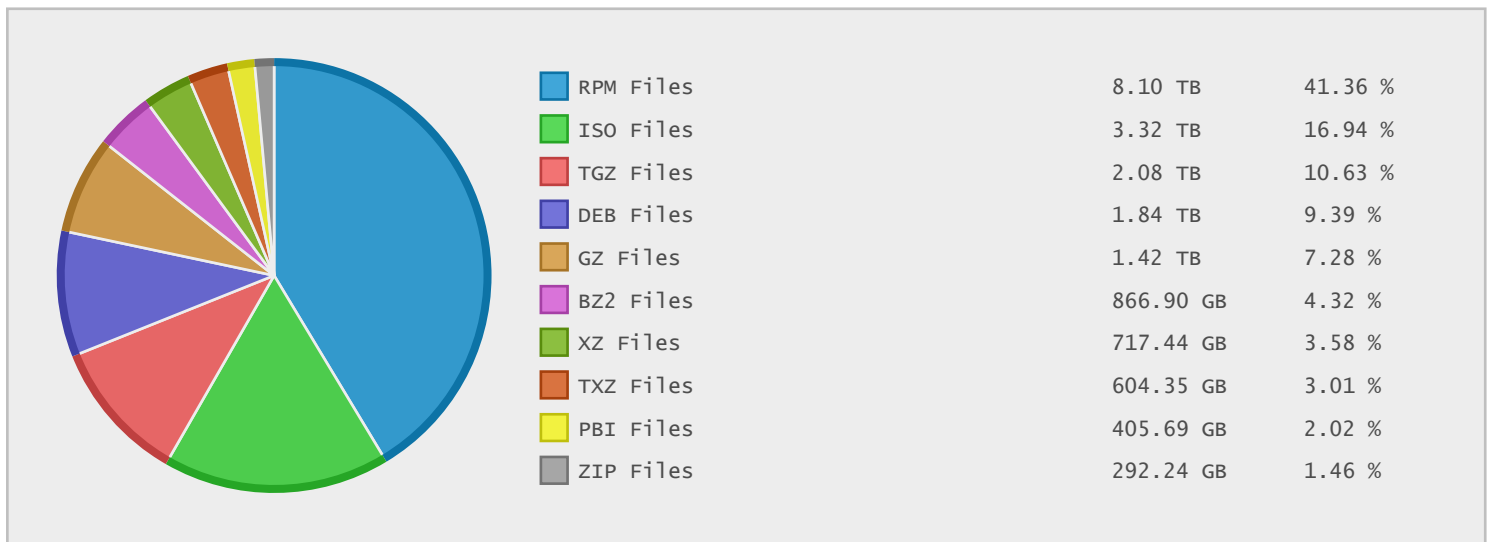

FreeBSD Greece Mirror - FTP Site Statistics

Property	Value
FTP Server	ftp2.gr.freebsd.org
Description	FreeBSD Greece Mirror
Country	Greece
Scan Date	06/Jun/2015
Total Dirs	1,096,659
Total Files	18,408,101
Total Data	21.59 TB

Top 10 File Categories Sorted By Disk Space

Last 12 Months Modified Disk Space History

Last 10 Years Modified Disk Space History

Last 10 Years Modified File Count History

Top 10 File Extensions Sorted By Disk Space

Top 10 File Extensions Sorted By Number of Files

Top 10 File Categories Sorted by Disk Space

Category	Files	Data	Data (%)
Linux Package Files	7052258	10.08 TB	46.69 %
Archive Files	3599432	6.56 TB	30.39 %
Disk Image Files	8459	3.44 TB	15.93 %
Miscellaneous Files	2752404	650.29 GB	2.94 %
Data Files	1728288	471.95 GB	2.14 %
Image Files	242291	110.99 GB	0.50 %
Package Files	8736	98.02 GB	0.44 %
Program Files	30752	86.63 GB	0.39 %
windows Package Files	878	31.30 GB	0.14 %
Document Files	484746	19.47 GB	0.09 %