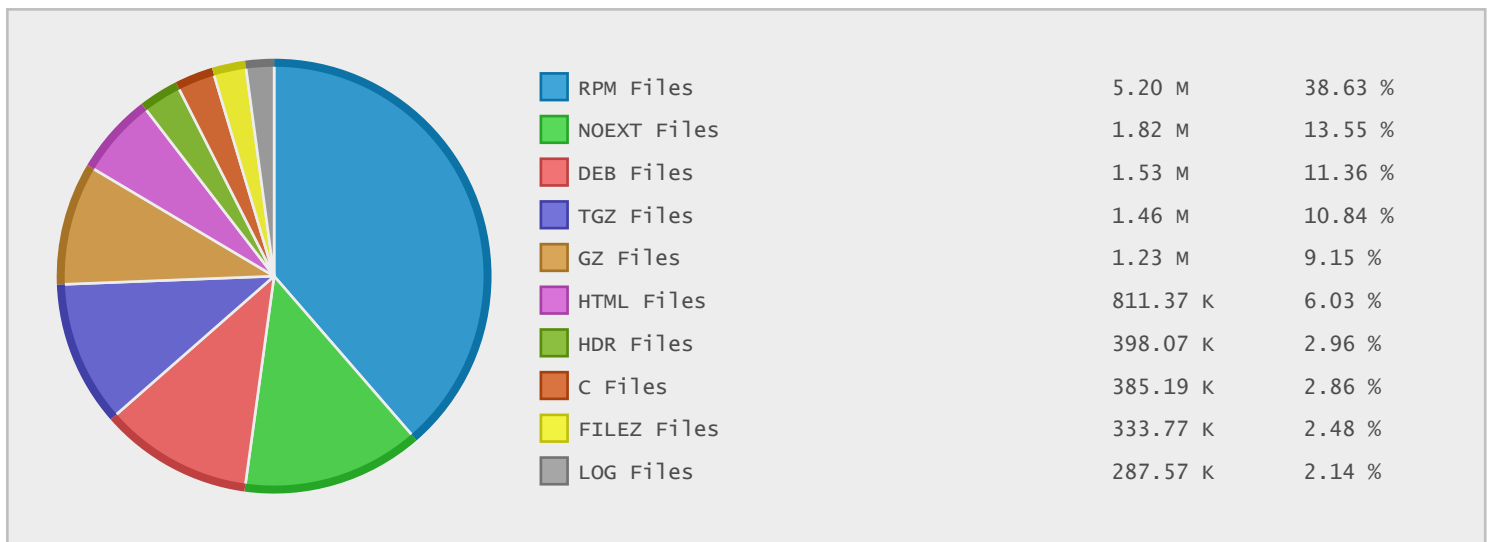

Top 10 File Extensions Sorted By Number of Files