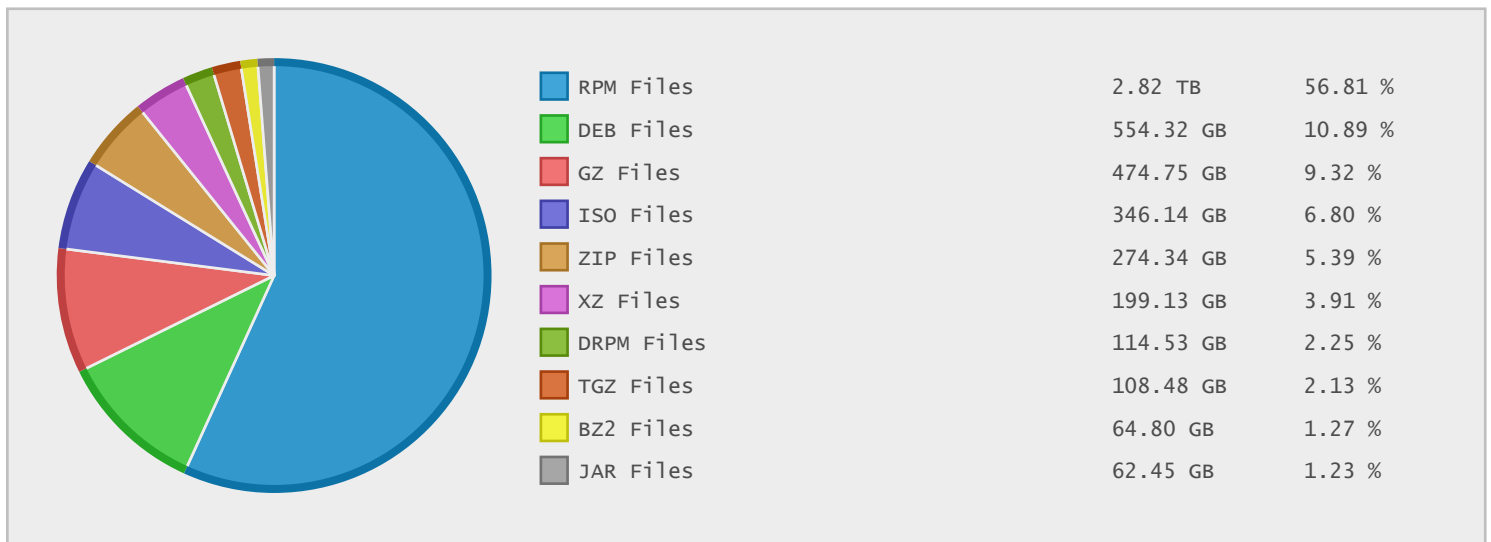

Bergen University - FTP Site Statistics

| Property | Value |
|-------------|-------------------|
| FTP Server | gnufpt.uib.no |
| Description | Bergen University |
| Country | Norway |
| Scan Date | 09/Apr/2015 |
| Total Dirs | 204,160 |
| Total Files | 5,359,863 |
| Total Data | 5.11 TB |

Top 10 File Categories Sorted By Disk Space

Last 12 Months Modified Disk Space History

Last 10 Years Modified Disk Space History

Last 10 Years Modified File Count History

Top 10 File Extensions Sorted By Disk Space

Top 10 File Extensions Sorted By Number of Files

Top 10 File Categories Sorted by Disk Space

| Category | Files | Data | Data (%) |
|---------------------|---------|-----------|----------|
| Linux Package Files | 2757430 | 3.49 TB | 68.31 % |
| Archive Files | 697426 | 1.11 TB | 21.70 % |
| Disk Image Files | 917 | 361.77 GB | 6.91 % |
| Internet Files | 927432 | 73.43 GB | 1.40 % |
| Miscellaneous Files | 391408 | 32.69 GB | 0.62 % |
| Image Files | 10543 | 15.43 GB | 0.29 % |
| Document Files | 225967 | 13.57 GB | 0.26 % |
| Program Files | 1173 | 12.43 GB | 0.24 % |
| Data Files | 322203 | 10.79 GB | 0.21 % |
| Development Files | 17184 | 0.98 GB | 0.02 % |