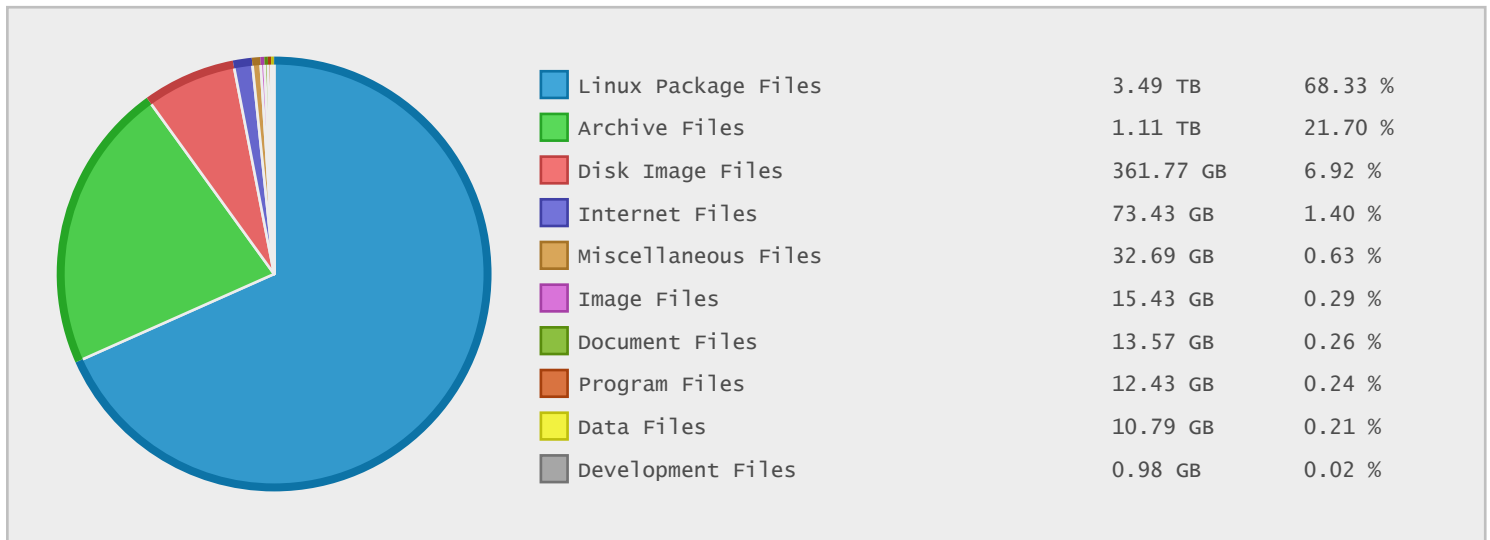

Top 20 Directories Sorted by Disk Space

Name	Dirs	Files	Data	Data (%)
/	204160	5359863	5.11 TB	100.00 %
/pub	204157	5359863	5.11 TB	100.00 %
/pub/Linux	53464	3433869	4.15 TB	81.19 %
/pub/Linux/Distributions	53463	3433869	4.15 TB	81.19 %
/pub/Linux/Distributions/fedora	3918	1635526	1.98 TB	38.81 %
/pub/Linux/Distributions/fedora/linux	3917	1635525	1.98 TB	38.80 %
/pub/Linux/Distributions/fedora/linux/...	2326	649313	0.96 TB	18.88 %
/pub/Linux/Distributions/opensuse	1675	747642	897.06 GB	17.14 %
/pub/Linux/Distributions/opensuse/opensuse	1672	747642	897.06 GB	17.14 %
/pub/Linux/Distributions/ubuntu	44535	604849	787.34 GB	15.05 %
/pub/Linux/Distributions/ubuntu/archive	44509	604694	787.33 GB	15.05 %
/pub/Linux/Distributions/ubuntu/archiv...	40633	582298	739.07 GB	14.12 %
/pub/ibiblio	127793	1571748	728.39 GB	13.92 %
/pub/Linux/Distributions/fedora/linux/...	537	439536	542.14 GB	10.36 %
/pub/Linux/Distributions/fedora/linux/...	503	420653	493.44 GB	9.43 %
/pub/Linux/Distributions/opensuse/open...	946	467949	467.15 GB	8.93 %
/pub/Linux/Distributions/ubuntu/archiv...	32078	385558	393.35 GB	7.52 %
/pub/Linux/Distributions/ubuntu/archiv...	7201	186964	298.02 GB	5.70 %
/pub/ibiblio/eclipse	84584	878685	294.14 GB	5.62 %
/pub/Linux/Distributions/fedora/linux/...	560	182288	276.75 GB	5.29 %

Top 10 File Categories Sorted By Disk Space