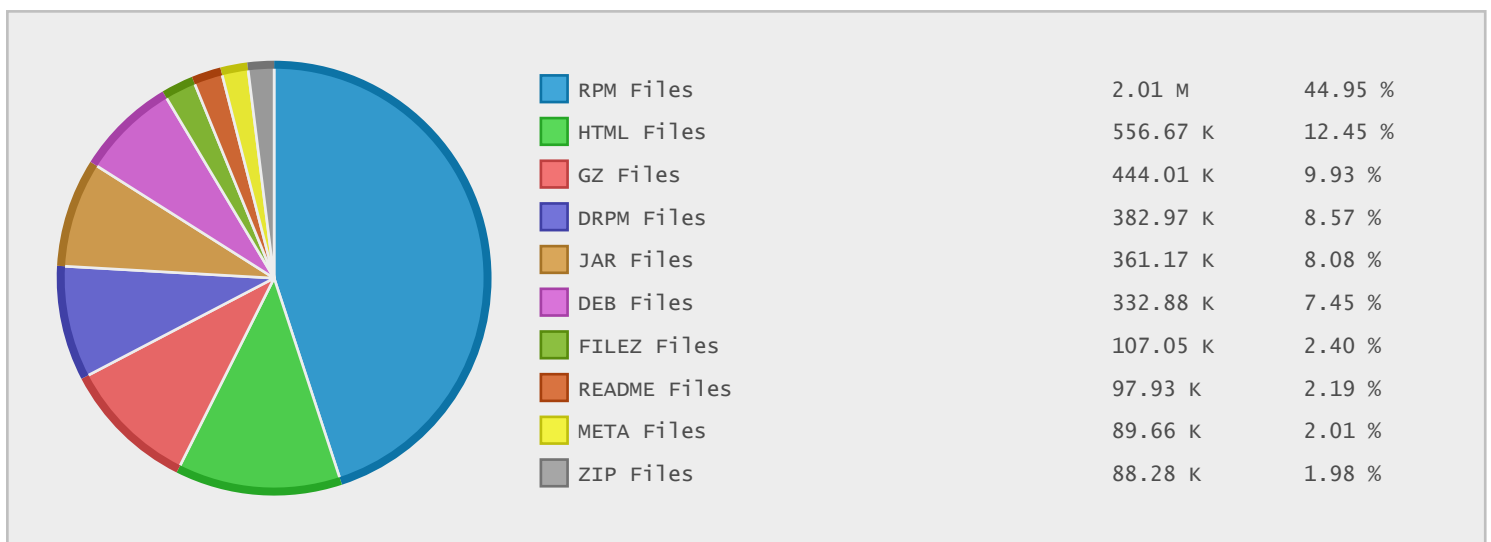

Bergen University - FTP Site Statistics

| Property | Value |
|-------------|-------------------|
| FTP Server | gnufpt.uib.no |
| Description | Bergen University |
| Country | Norway |
| Scan Date | 09/Apr/2015 |
| Total Dirs | 204,160 |
| Total Files | 5,359,863 |
| Total Data | 5.11 TB |

Top 10 File Categories Sorted By Disk Space

Last 12 Months Modified Disk Space History

Last 10 Years Modified Disk Space History

Last 10 Years Modified File Count History

Top 10 File Extensions Sorted By Disk Space

Top 10 File Extensions Sorted By Number of Files

Top 10 File Categories Sorted by Disk Space

| Category | Files | Data | Data (%) |
|---------------------|---------|-----------|----------|
| Linux Package Files | 2757430 | 3.49 TB | 68.31 % |
| Archive Files | 697426 | 1.11 TB | 21.70 % |
| Disk Image Files | 917 | 361.77 GB | 6.91 % |
| Internet Files | 927432 | 73.43 GB | 1.40 % |
| Miscellaneous Files | 391408 | 32.69 GB | 0.62 % |
| Image Files | 10543 | 15.43 GB | 0.29 % |
| Document Files | 225967 | 13.57 GB | 0.26 % |
| Program Files | 1173 | 12.43 GB | 0.24 % |
| Data Files | 322203 | 10.79 GB | 0.21 % |
| Development Files | 17184 | 0.98 GB | 0.02 % |