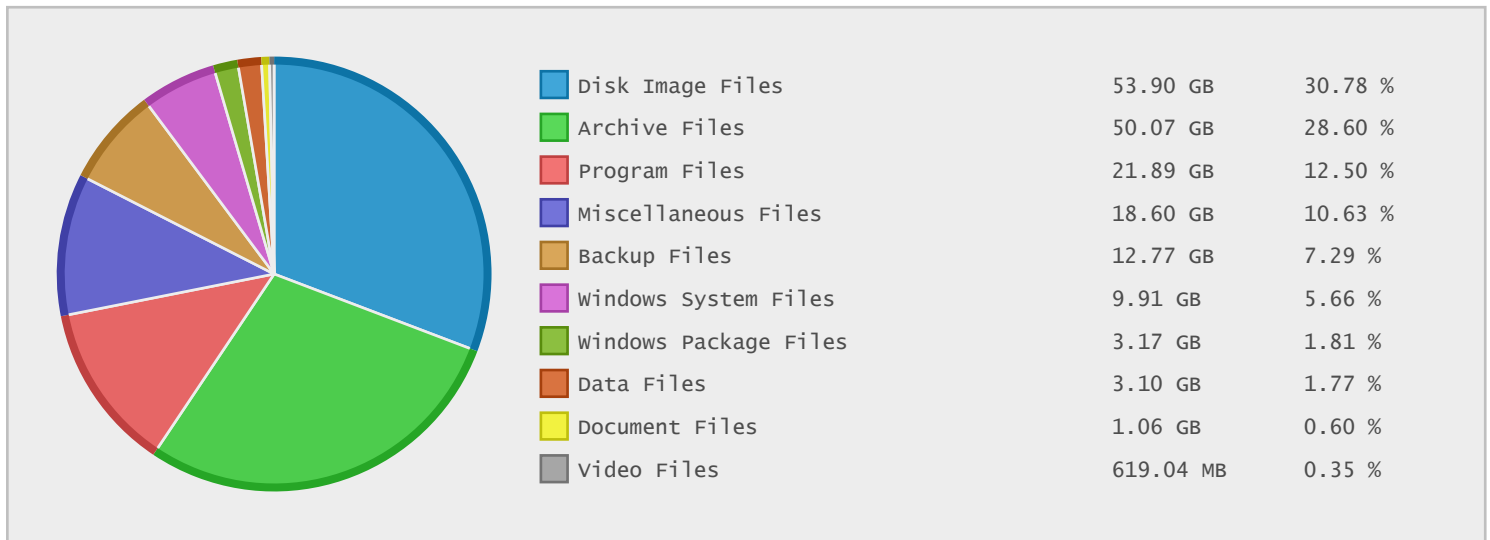

IBASE Technology Downloads Archive - FTP Site Statistics

Property	Value
FTP Server	ibase.com.tw
Description	IBASE Technology Downloads Archive
Country	Taiwan
Scan Date	14/Jan/2015
Total Dirs	48,779
Total Files	247,093
Total Data	176.21 GB

Top 20 Directories Sorted by Disk Space

Name	Dirs	Files	Data	Data (%)
/	48779	247093	176.21 GB	100.00 %
/Driver	48082	245569	147.99 GB	83.99 %
/tmp	33	107	24.59 GB	13.95 %
/Driver/TP-RC55-08	1	3	7.63 GB	4.33 %
/Driver/TP-RC55-08/1.0	0	3	7.63 GB	4.33 %
/Driver/8.5.4D	2783	13664	7.56 GB	4.29 %
/Driver/SI-1.5	36	45	6.69 GB	3.80 %
/Driver/8.5.5D	54	73	6.29 GB	3.57 %
/Driver/8.3.5D	114	155	6.00 GB	3.40 %
/Driver/SI-1.3	13	11	5.26 GB	2.99 %
/Driver/Tmp	42	56	5.07 GB	2.88 %
/Driver/8.3.6D	7	6	3.94 GB	2.24 %
/Driver/8.3.7D	7	10	3.85 GB	2.18 %
/Driver/8.3.2D	3933	21131	3.84 GB	2.18 %
/Driver/IB110_BSP-1.1	2	6	3.83 GB	2.17 %
/Driver/8.7.5D	9	9	3.77 GB	2.14 %
/product info	660	1417	3.63 GB	2.06 %
/Driver/8.5.6D	5	5	3.59 GB	2.04 %
/tmp/SI-22	0	2	3.50 GB	1.99 %
/tmp/SI-58	0	1	3.48 GB	1.97 %

Top 10 File Categories Sorted By Disk Space