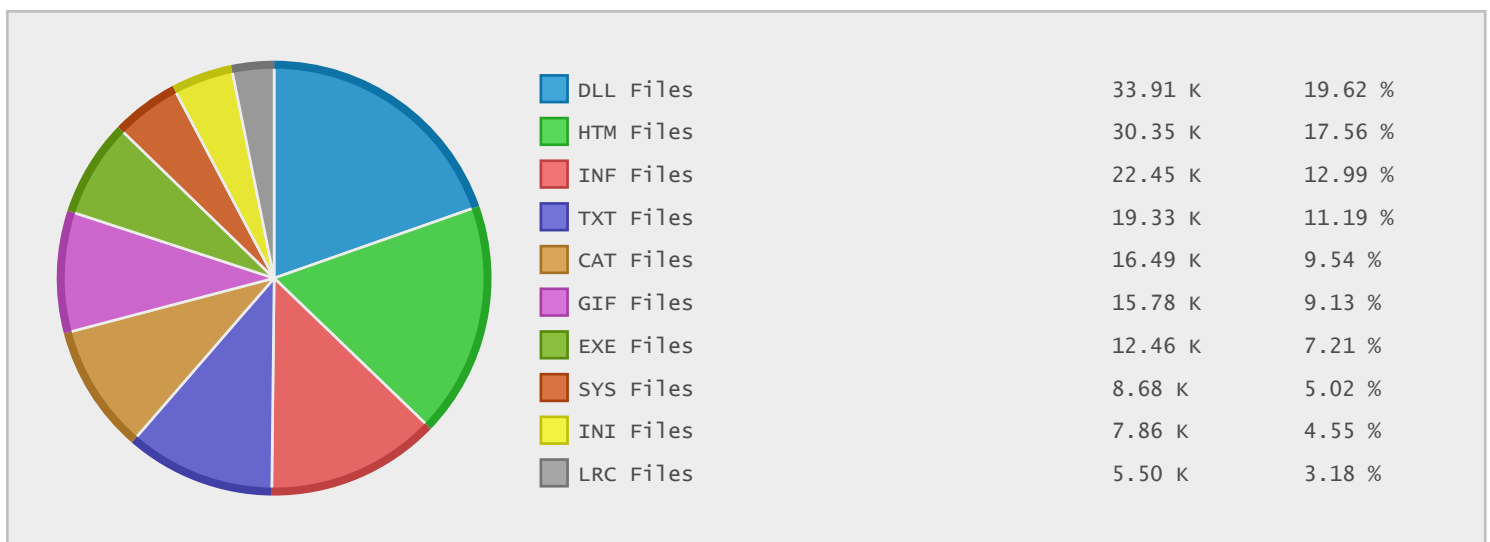

Top 10 File Categories Sorted By Disk Space

Last 12 Months Modified Disk Space History

Last 10 Years Modified Disk Space History

Last 10 Years Modified File Count History

Top 10 File Extensions Sorted By Disk Space

Top 10 File Extensions Sorted By Number of Files

Top 10 File Categories Sorted by Disk Space

Category	Files	Data	Data (%)
Disk Image Files	137	53.90 GB	30.59 %
Archive Files	3085	50.07 GB	28.41 %
Program Files	46871	21.89 GB	12.42 %
Miscellaneous Files	13229	18.60 GB	10.56 %
Backup Files	4835	12.77 GB	7.25 %
Windows System Files	61122	9.91 GB	5.62 %
Windows Package Files	1635	3.17 GB	1.80 %
Data Files	28792	3.10 GB	1.76 %
Document Files	20580	1.06 GB	0.60 %
Video Files	263	619.04 MB	0.34 %