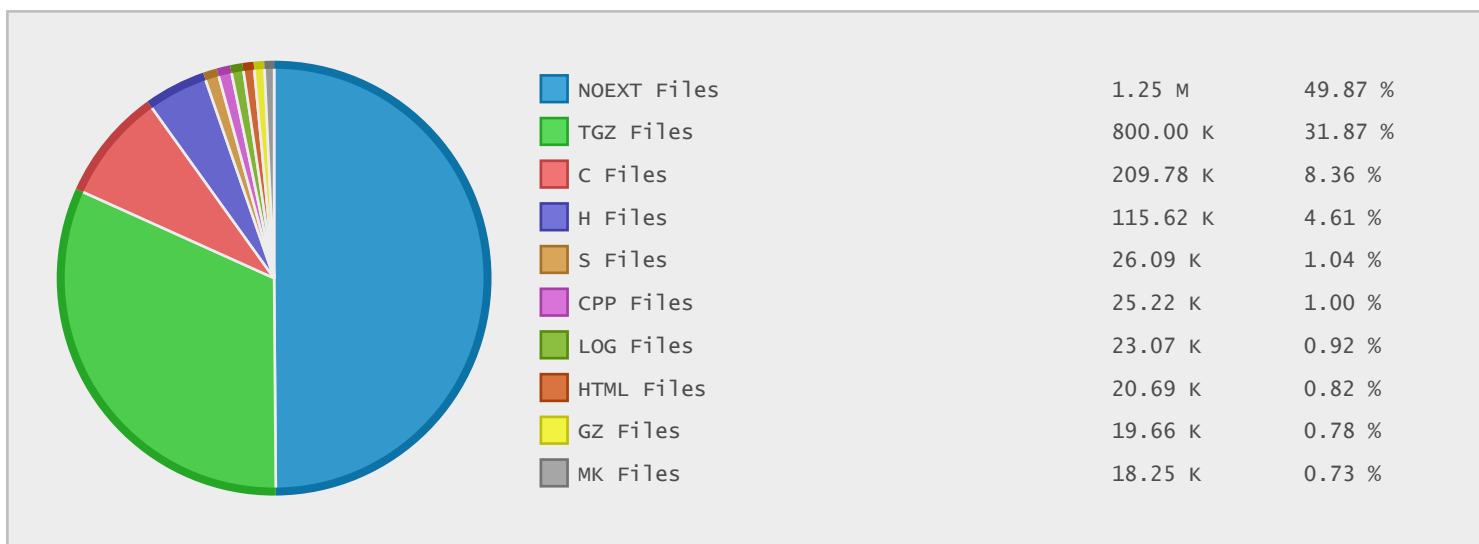

Top 10 File Extensions Sorted By Number of Files