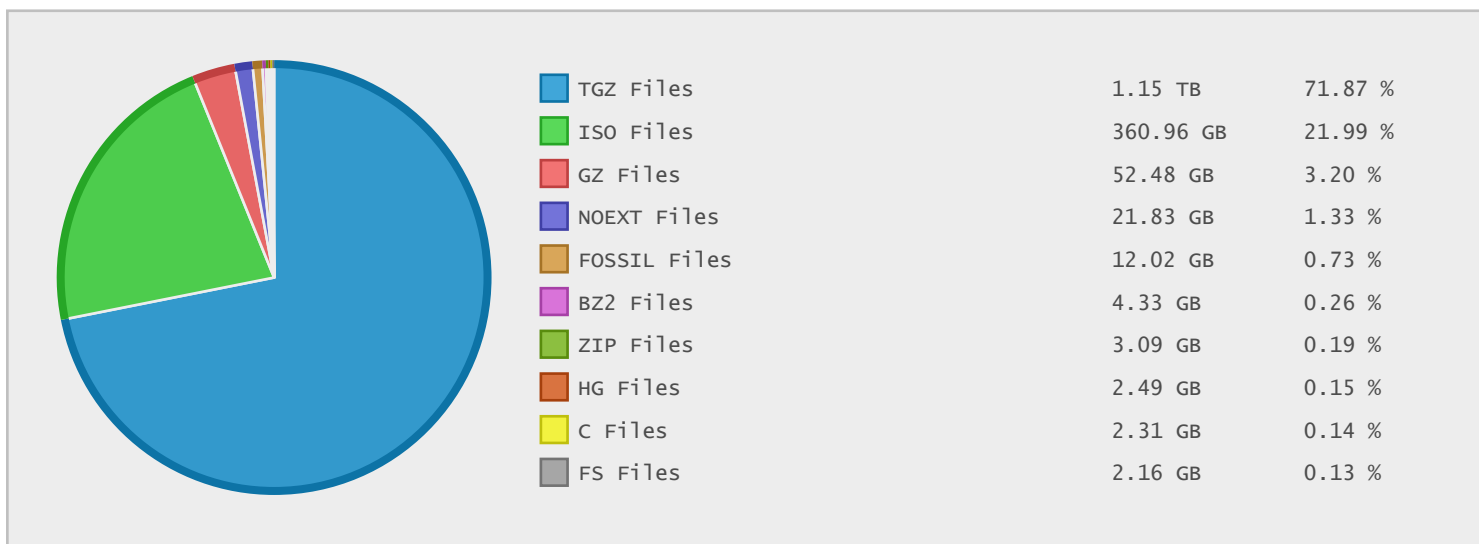

### Last 10 Years Modified Disk Space History

Total:	1576.96 GB
Average:	157.70 GB
Maximum:	629.41 GB
Minimum:	20.37 GB
From:	2006
To:	2015

### Last 10 Years Modified File Count History

Total:	2597638 ...
Average:	259764 Files
Maximum:	1337147 ...
Minimum:	28921 Files
From:	2006
To:	2015

### Top 10 File Extensions Sorted By Disk Space